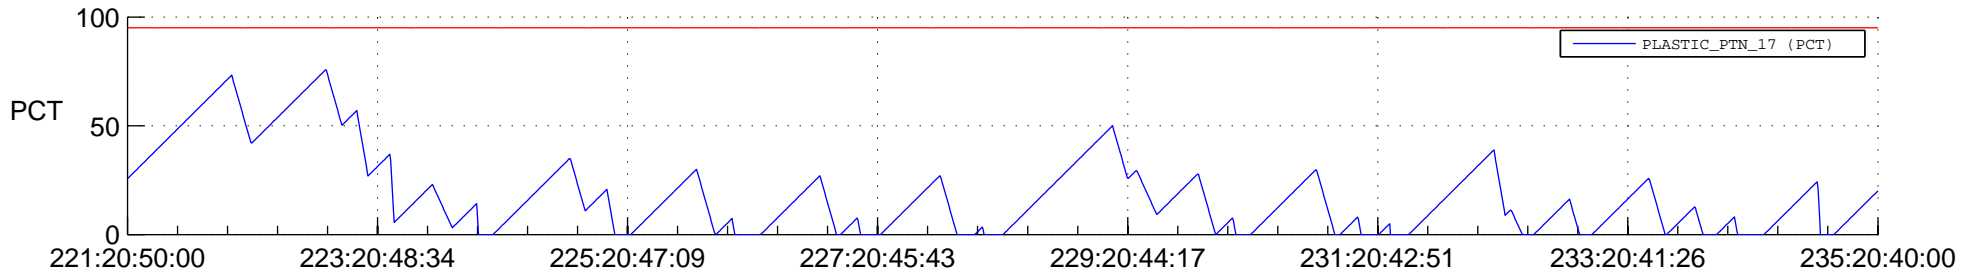

STEREO AHEAD SSR PCT Full Prediction

SWAVES_Percent_Full_Prediction

IMPACT_Percent_Full_Prediction

PLASTIC_Percent_Full_Prediction

Spacecraft_DownLink_Rate

Ground Time (2016:221:20:50:00.000 -2016:235:20:40:00.000)