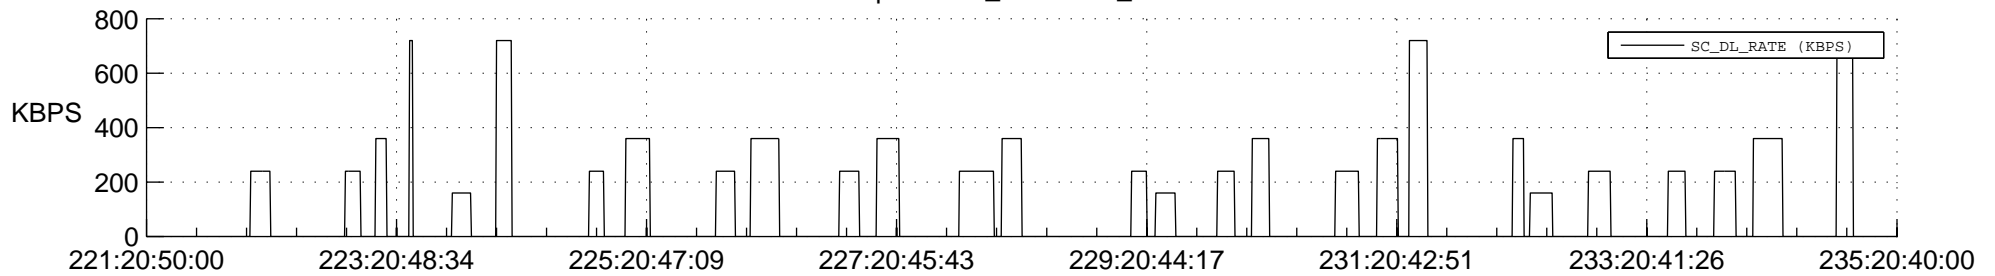

STEREO AHEAD SSR PCT Full Prediction

SWAVES_Percent_Full_Prediction

IMPACT_Percent_Full_Prediction

PLASTIC_Percent_Full_Prediction

Spacecraft_DownLink_Rate

Ground Time (2016:221:20:50:00.000 -2016:235:20:40:00.000)