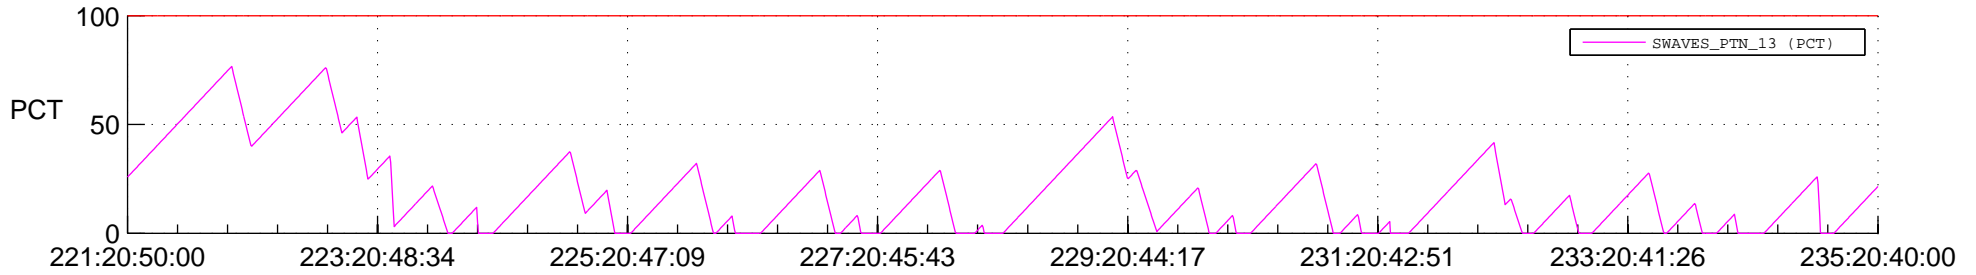

STEREO AHEAD SSR PCT Full Prediction

SWAVES_Percent_Full_Prediction

IMPACT_Percent_Full_Prediction

PLASTIC_Percent_Full_Prediction

Spacecraft_DownLink_Rate

Ground Time (2016:221:20:50:00.000 -2016:235:20:40:00.000)