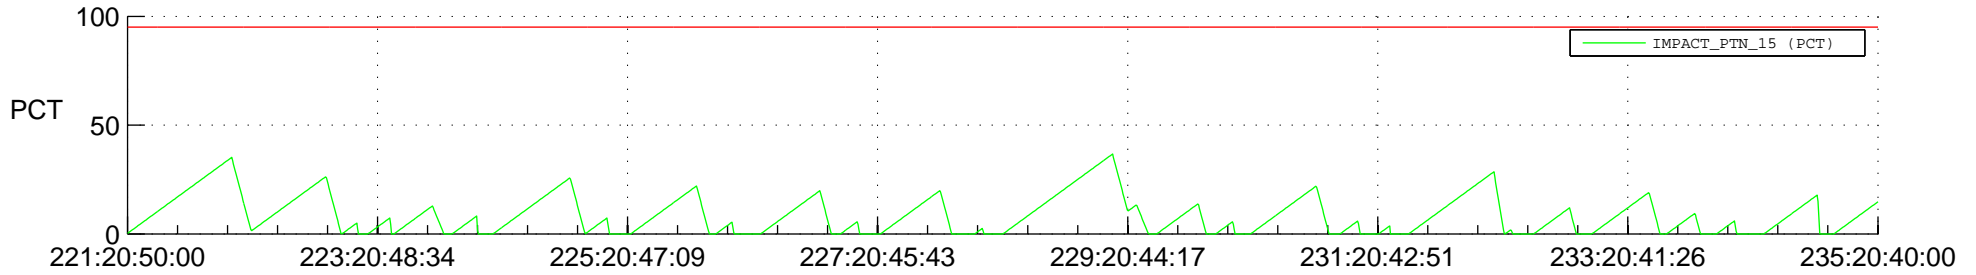

STEREO AHEAD SSR PCT Full Prediction

SWAVES_Percent_Full_Prediction

IMPACT_Percent_Full_Prediction

PLASTIC_Percent_Full_Prediction

Spacecraft_DownLink_Rate

Ground Time (2016:221:20:50:00.000 -2016:235:20:40:00.000)