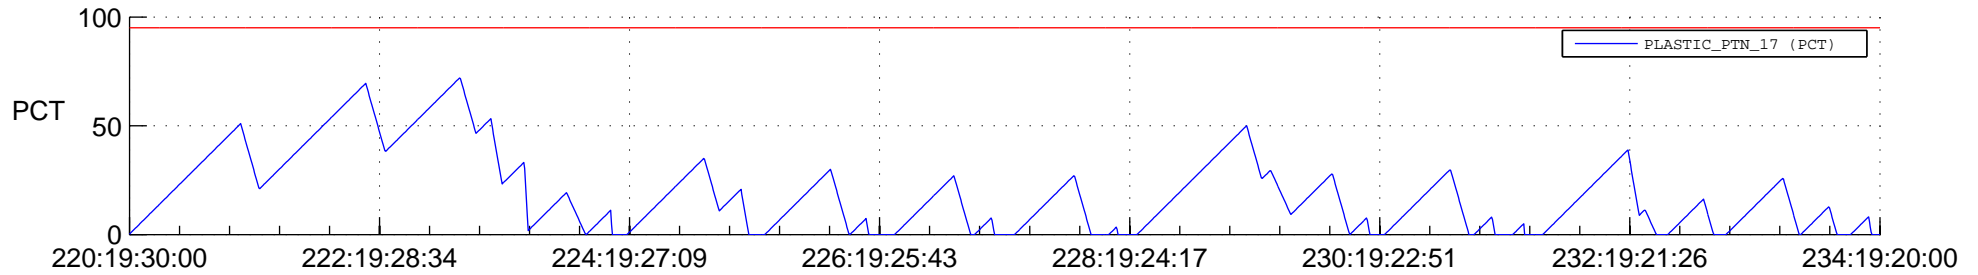

STEREO AHEAD SSR PCT Full Prediction

SWAVES_Percent_Full_Prediction

IMPACT_Percent_Full_Prediction

PLASTIC_Percent_Full_Prediction

Spacecraft_DownLink_Rate

Ground Time (2016:220:19:30:00.000 -2016:234:19:20:00.000)