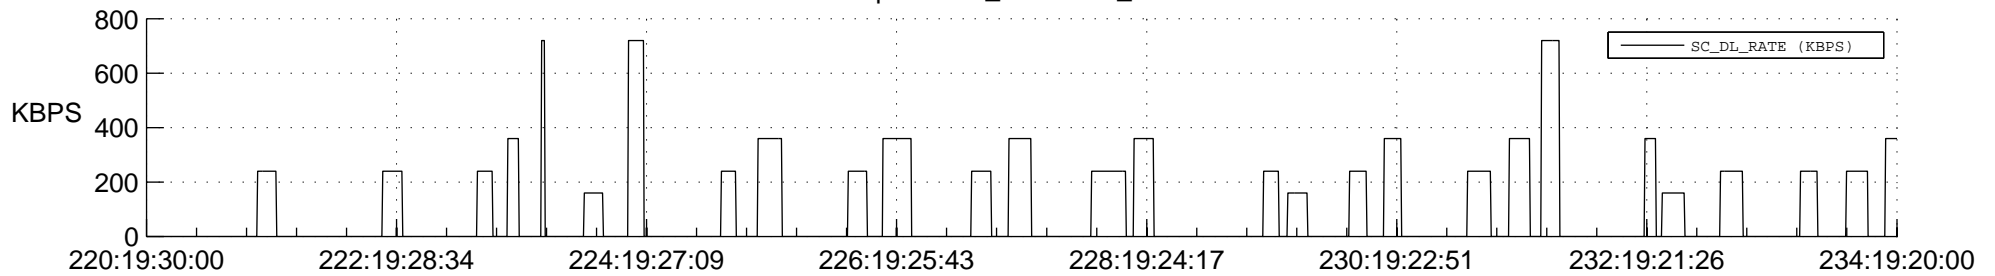

STEREO AHEAD SSR PCT Full Prediction

SWAVES_Percent_Full_Prediction

IMPACT_Percent_Full_Prediction

PLASTIC_Percent_Full_Prediction

Spacecraft_DownLink_Rate

Ground Time (2016:220:19:30:00.000 -2016:234:19:20:00.000)