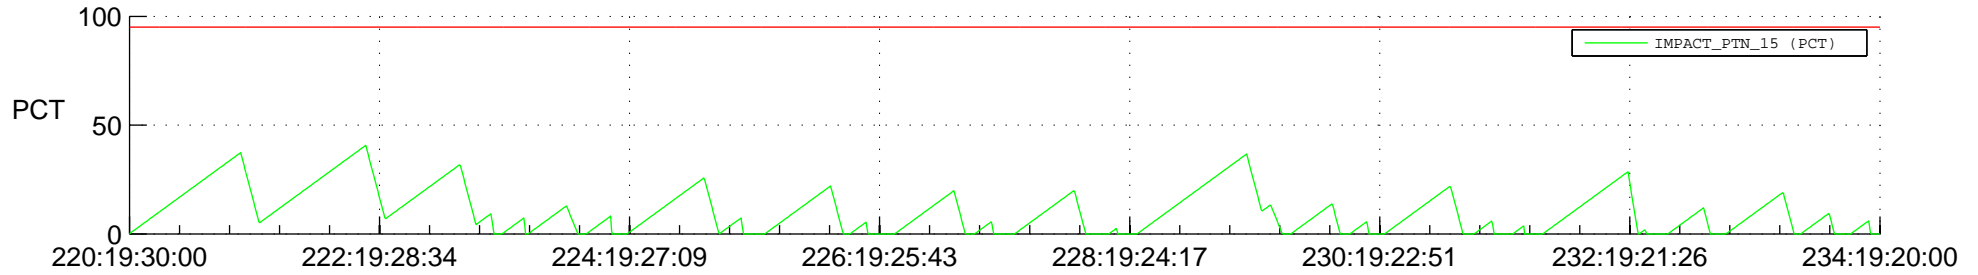

STEREO AHEAD SSR PCT Full Prediction

SWAVES_Percent_Full_Prediction

IMPACT_Percent_Full_Prediction

PLASTIC_Percent_Full_Prediction

Spacecraft_DownLink_Rate

Ground Time (2016:220:19:30:00.000 -2016:234:19:20:00.000)