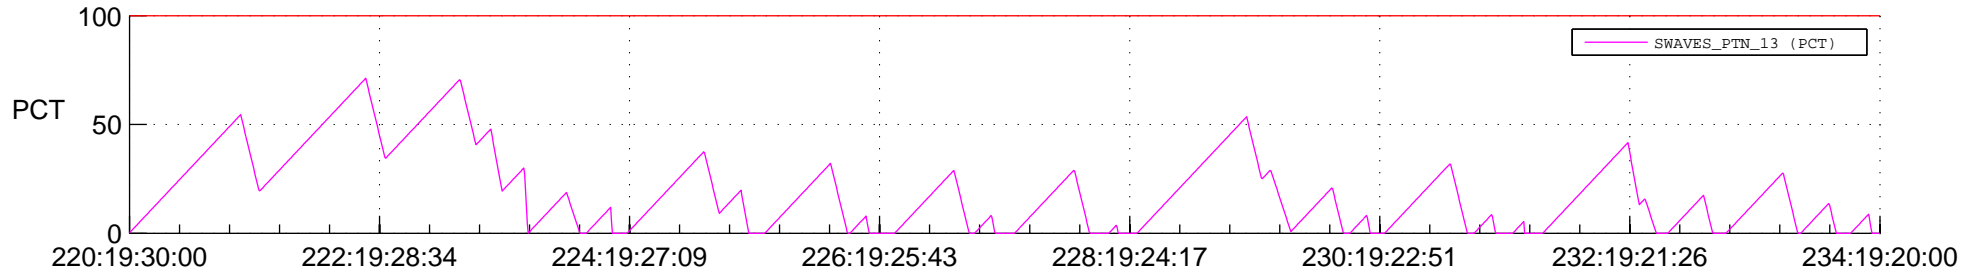

STEREO AHEAD SSR PCT Full Prediction

SWAVES_Percent_Full_Prediction

IMPACT_Percent_Full_Prediction

PLASTIC_Percent_Full_Prediction

Spacecraft_DownLink_Rate

Ground Time (2016:220:19:30:00.000 -2016:234:19:20:00.000)