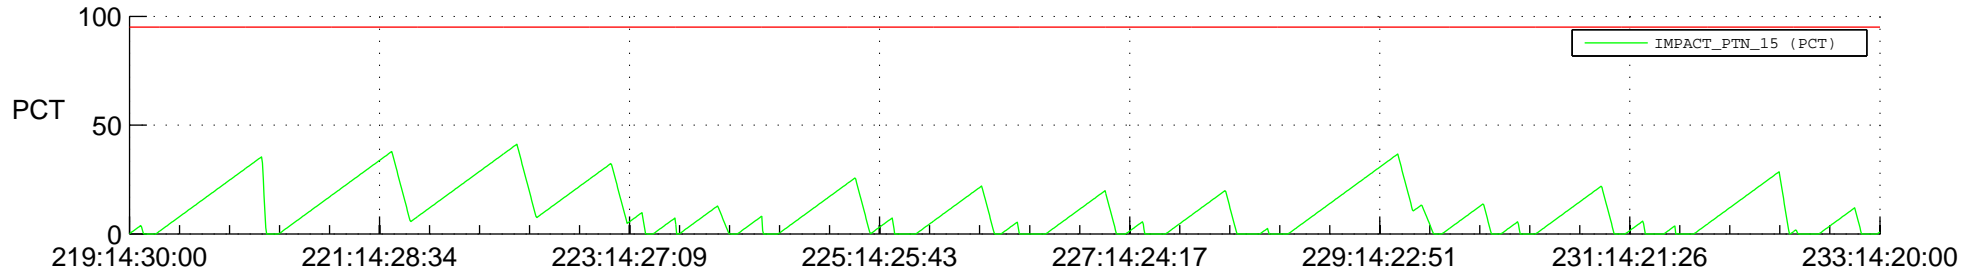

STEREO AHEAD SSR PCT Full Prediction

SWAVES_Percent_Full_Prediction

IMPACT_Percent_Full_Prediction

PLASTIC_Percent_Full_Prediction

Spacecraft_DownLink_Rate

Ground Time (2016:219:14:30:00.000 -2016:233:14:20:00.000)