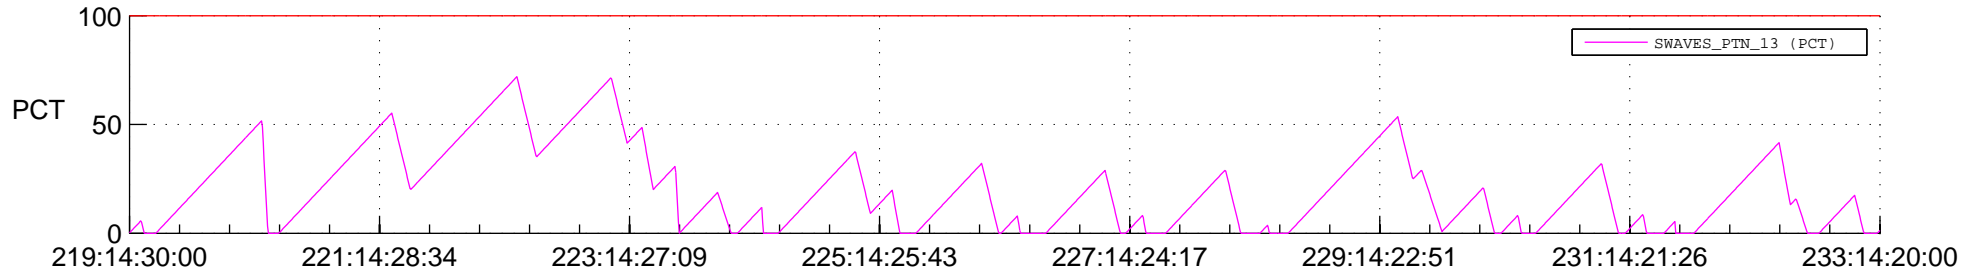

STEREO AHEAD SSR PCT Full Prediction

SWAVES_Percent_Full_Prediction

IMPACT_Percent_Full_Prediction

PLASTIC_Percent_Full_Prediction

Spacecraft_DownLink_Rate

Ground Time (2016:219:14:30:00.000 -2016:233:14:20:00.000)