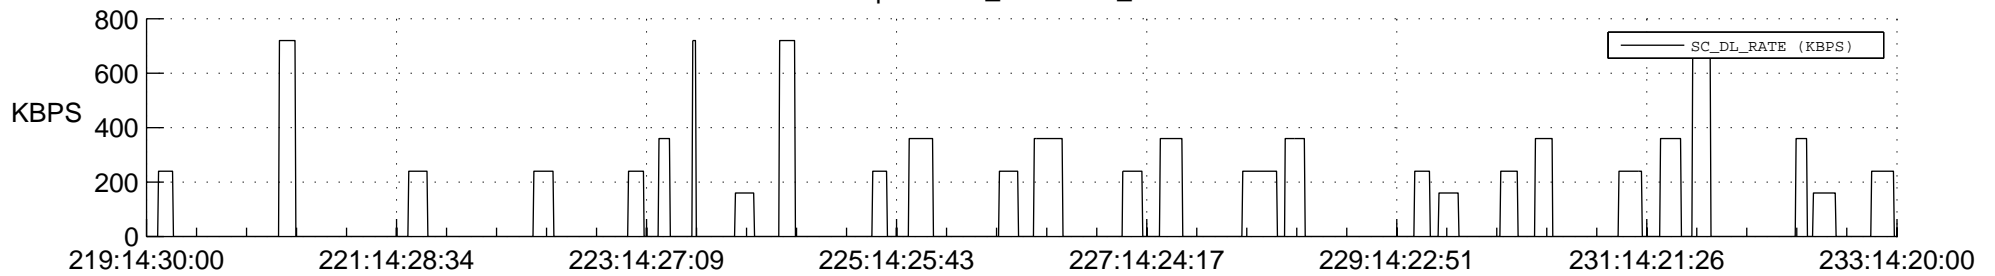

STEREO AHEAD SSR PCT Full Prediction

SWAVES_Percent_Full_Prediction

IMPACT_Percent_Full_Prediction

PLASTIC_Percent_Full_Prediction

Spacecraft_DownLink_Rate

Ground Time (2016:219:14:30:00.000 -2016:233:14:20:00.000)