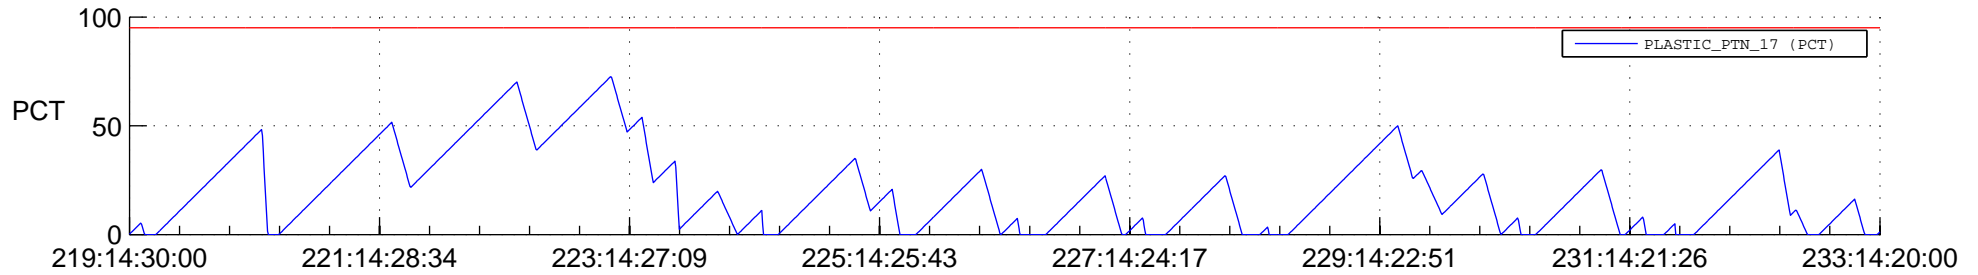

STEREO AHEAD SSR PCT Full Prediction

SWAVES_Percent_Full_Prediction

IMPACT_Percent_Full_Prediction

PLASTIC_Percent_Full_Prediction

Spacecraft_DownLink_Rate

Ground Time (2016:219:14:30:00.000 -2016:233:14:20:00.000)