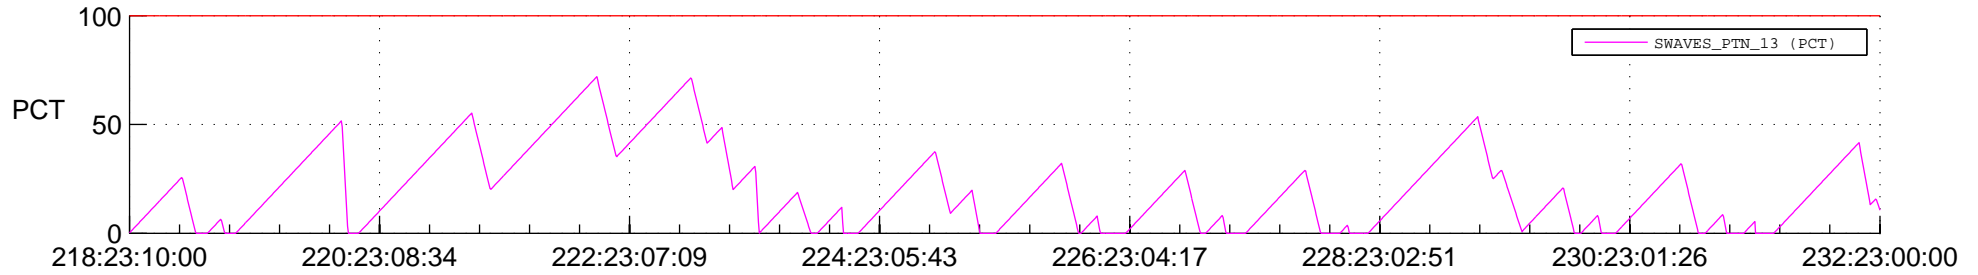

STEREO AHEAD SSR PCT Full Prediction

SWAVES_Percent_Full_Prediction

IMPACT_Percent_Full_Prediction

PLASTIC_Percent_Full_Prediction

Spacecraft_DownLink_Rate

Ground Time (2016:218:23:10:00.000 -2016:232:23:00:00.000)