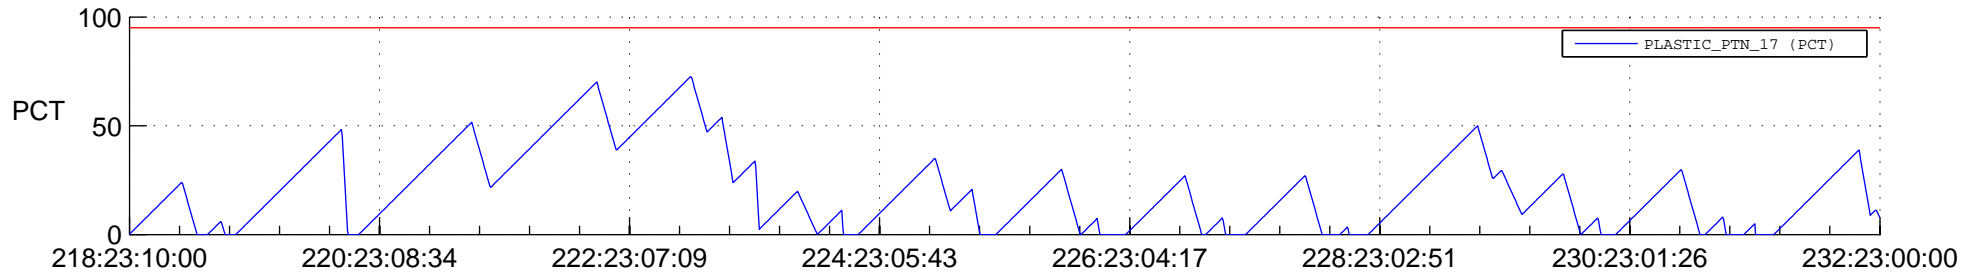

STEREO AHEAD SSR PCT Full Prediction

SWAVES_Percent_Full_Prediction

IMPACT_Percent_Full_Prediction

PLASTIC_Percent_Full_Prediction

Spacecraft_DownLink_Rate

Ground Time (2016:218:23:10:00.000 -2016:232:23:00:00.000)