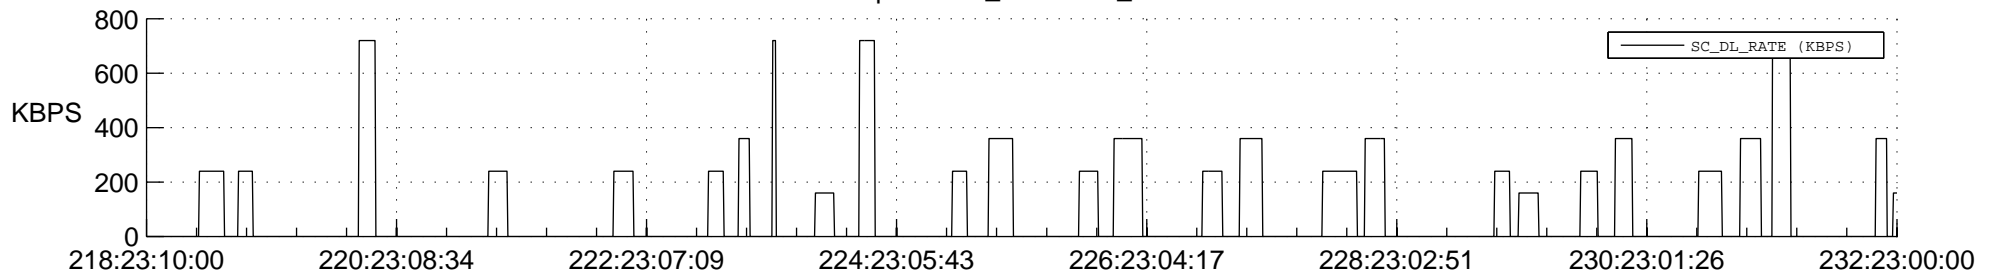

STEREO AHEAD SSR PCT Full Prediction

SWAVES_Percent_Full_Prediction

IMPACT_Percent_Full_Prediction

PLASTIC_Percent_Full_Prediction

Spacecraft_DownLink_Rate

Ground Time (2016:218:23:10:00.000 -2016:232:23:00:00.000)