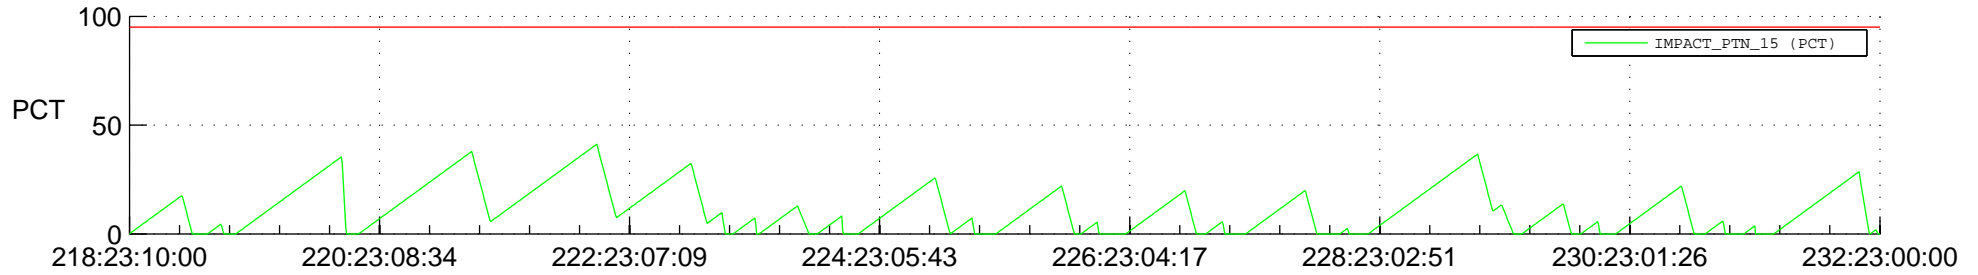

STEREO AHEAD SSR PCT Full Prediction

SWAVES_Percent_Full_Prediction

IMPACT_Percent_Full_Prediction

PLASTIC_Percent_Full_Prediction

Spacecraft_DownLink_Rate

Ground Time (2016:218:23:10:00.000 -2016:232:23:00:00.000)