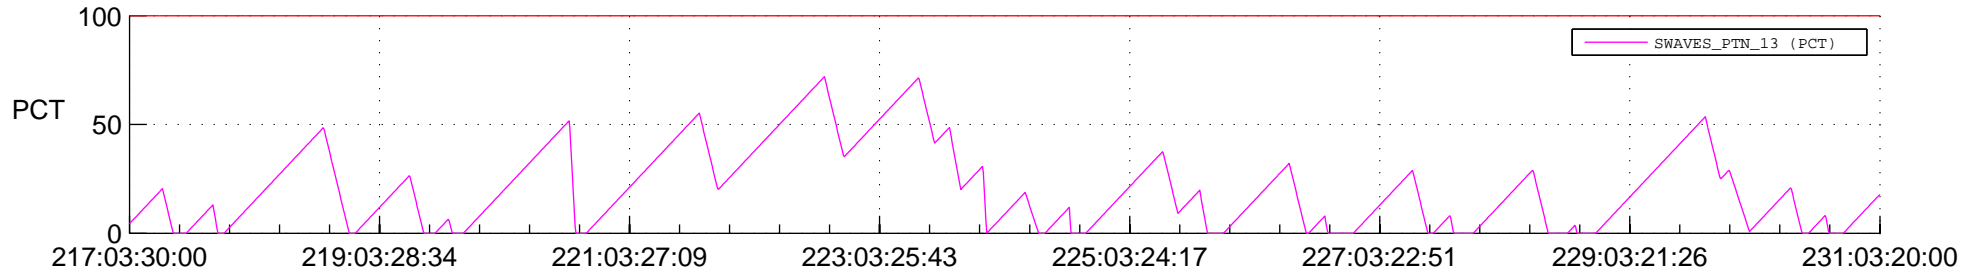

# STEREO AHEAD SSR PCT Full Prediction

## SWAVES\_Percent\_Full\_Prediction

## Spacecraft\_DownLink\_Rate

Ground Time (2016:217:03:30:00.000 -2016:231:03:20:00.000)