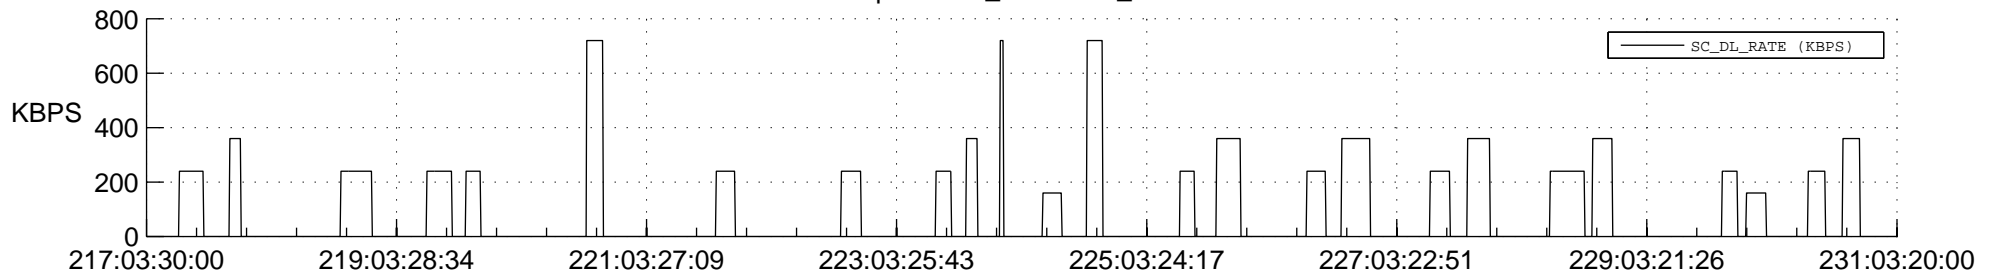

## Spacecraft\_DownLink\_Rate

Ground Time (2016:217:03:30:00.000 -2016:231:03:20:00.000)