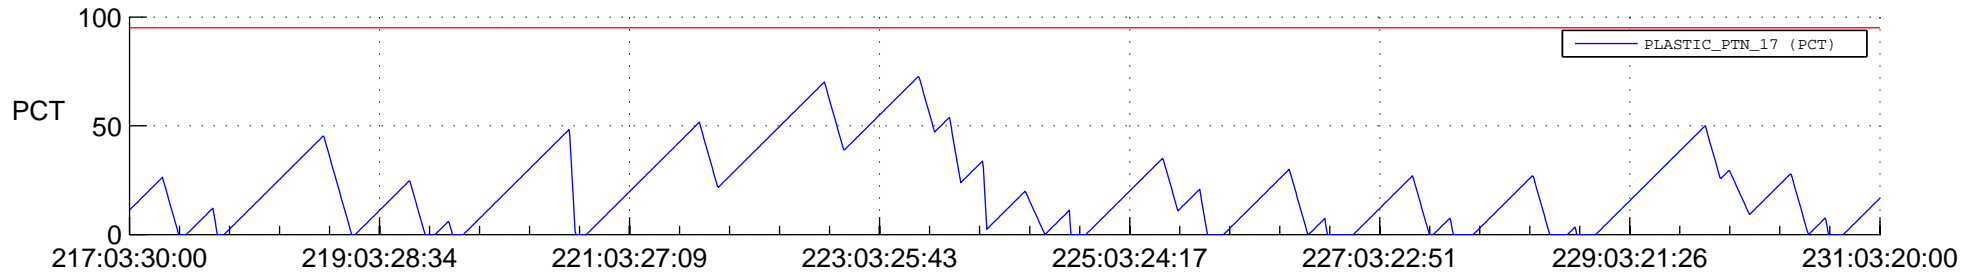

# STEREO AHEAD SSR PCT Full Prediction

## SWAVES\_Percent\_Full\_Prediction

## Spacecraft\_DownLink\_Rate

Ground Time (2016:217:03:30:00.000 -2016:231:03:20:00.000)