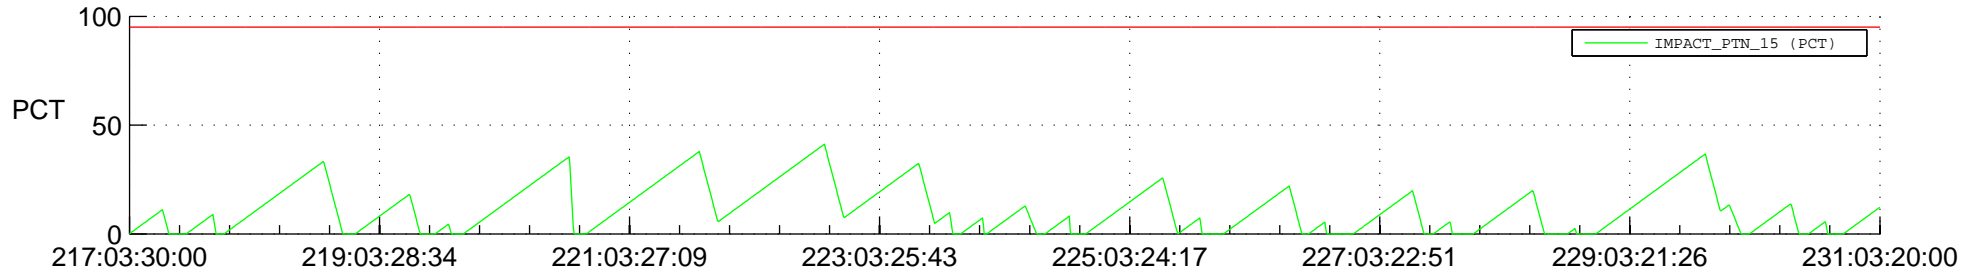

IMPACT_Percent_Full_Prediction