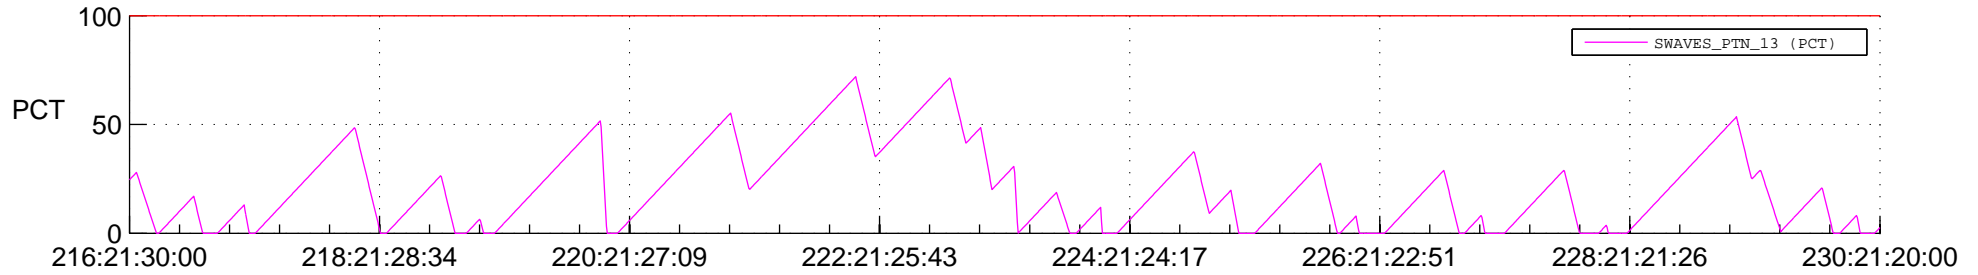

STEREO AHEAD SSR PCT Full Prediction

SWAVES_Percent_Full_Prediction

IMPACT_Percent_Full_Prediction

PLASTIC_Percent_Full_Prediction

Spacecraft_DownLink_Rate