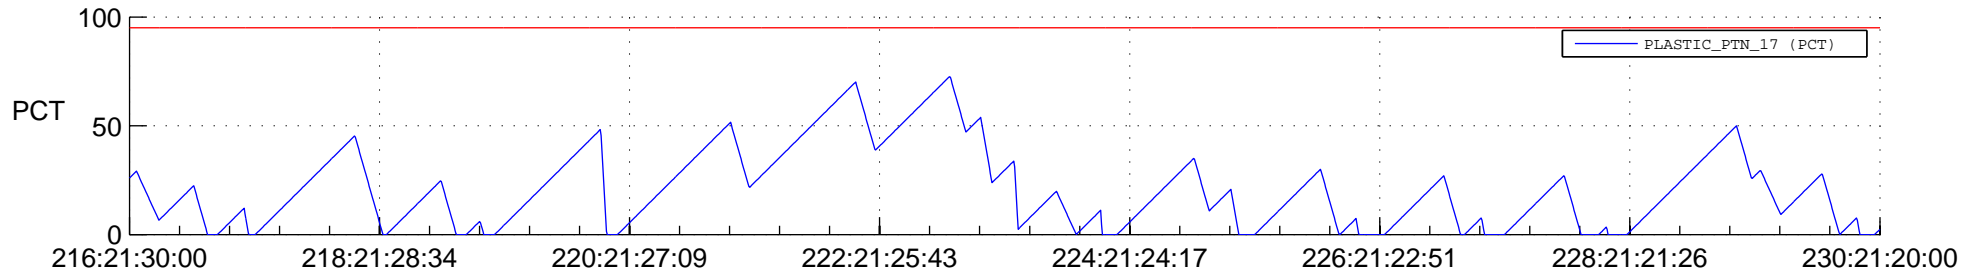

STEREO AHEAD SSR PCT Full Prediction

SWAVES_Percent_Full_Prediction

IMPACT_Percent_Full_Prediction

PLASTIC_Percent_Full_Prediction

Spacecraft_DownLink_Rate