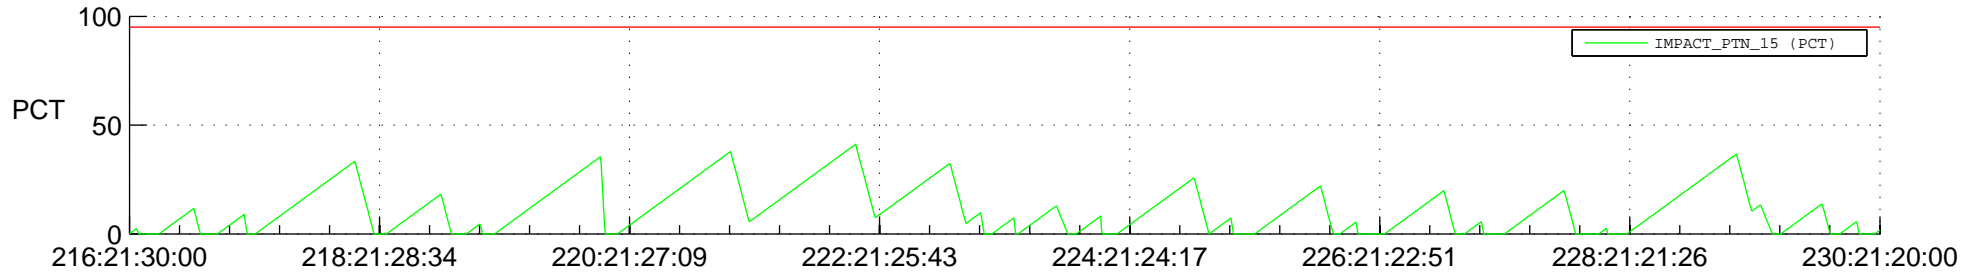

STEREO AHEAD SSR PCT Full Prediction

SWAVES_Percent_Full_Prediction

IMPACT_Percent_Full_Prediction

PLASTIC_Percent_Full_Prediction

Spacecraft_DownLink_Rate