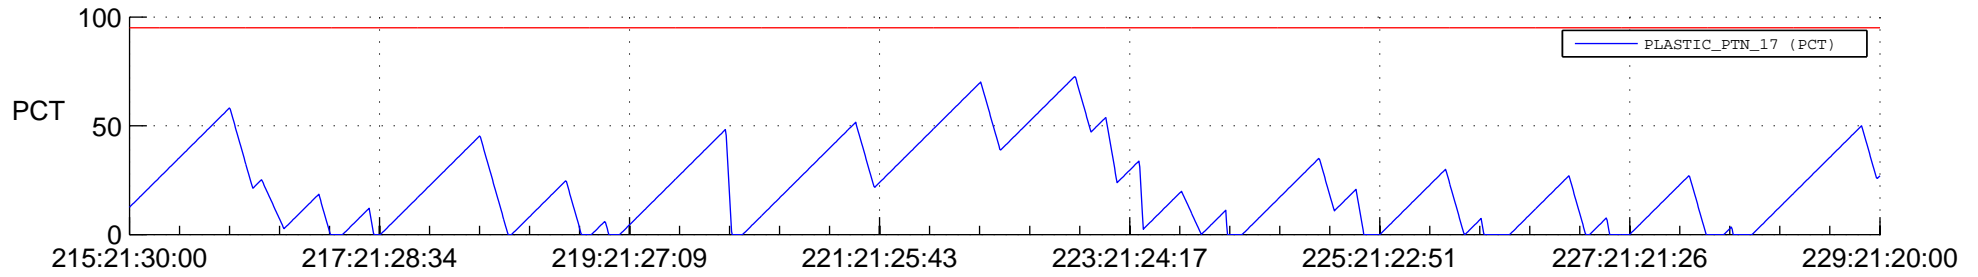

STEREO AHEAD SSR PCT Full Prediction

SWAVES_Percent_Full_Prediction

IMPACT_Percent_Full_Prediction

PLASTIC_Percent_Full_Prediction

Spacecraft_DownLink_Rate