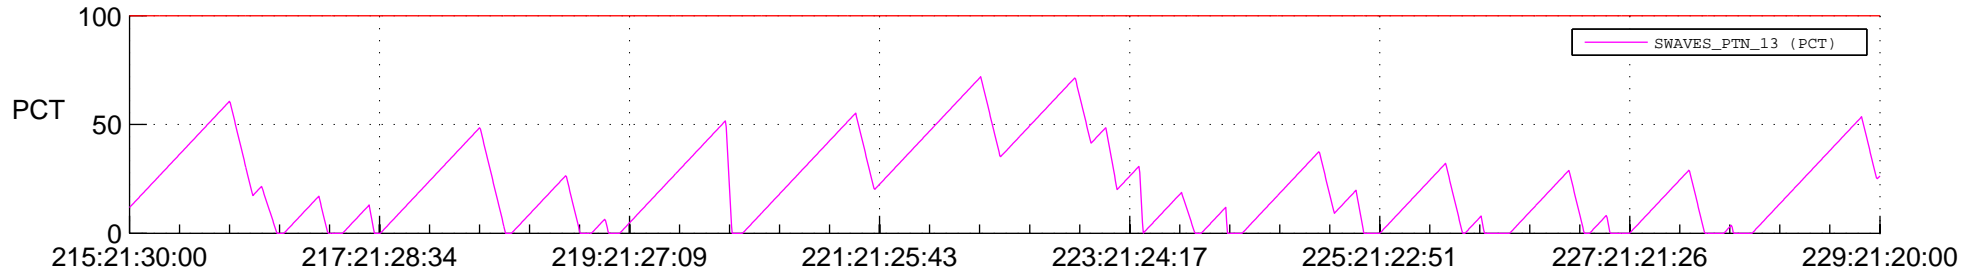

STEREO AHEAD SSR PCT Full Prediction

SWAVES_Percent_Full_Prediction

IMPACT_Percent_Full_Prediction

PLASTIC_Percent_Full_Prediction

Spacecraft_DownLink_Rate