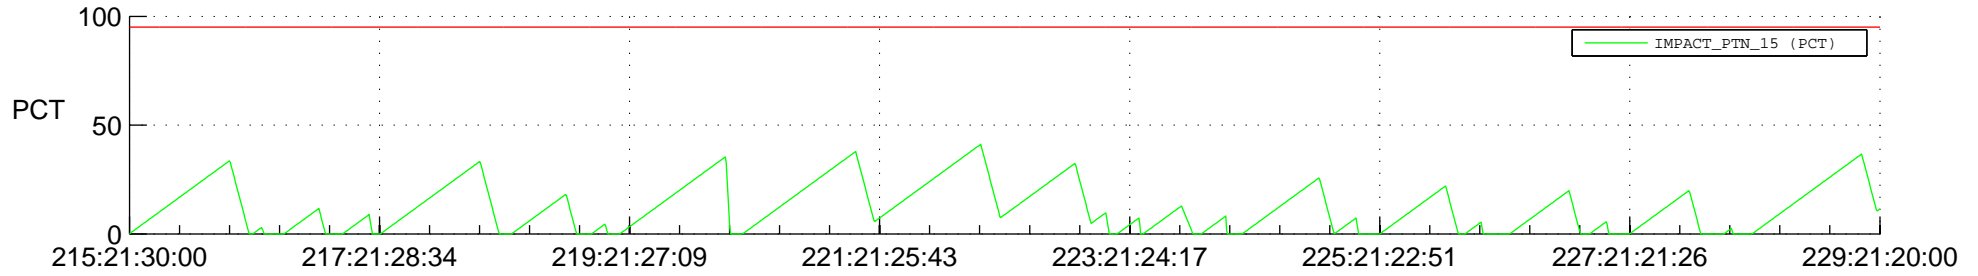

STEREO AHEAD SSR PCT Full Prediction

SWAVES_Percent_Full_Prediction

IMPACT_Percent_Full_Prediction

PLASTIC_Percent_Full_Prediction

Spacecraft_DownLink_Rate