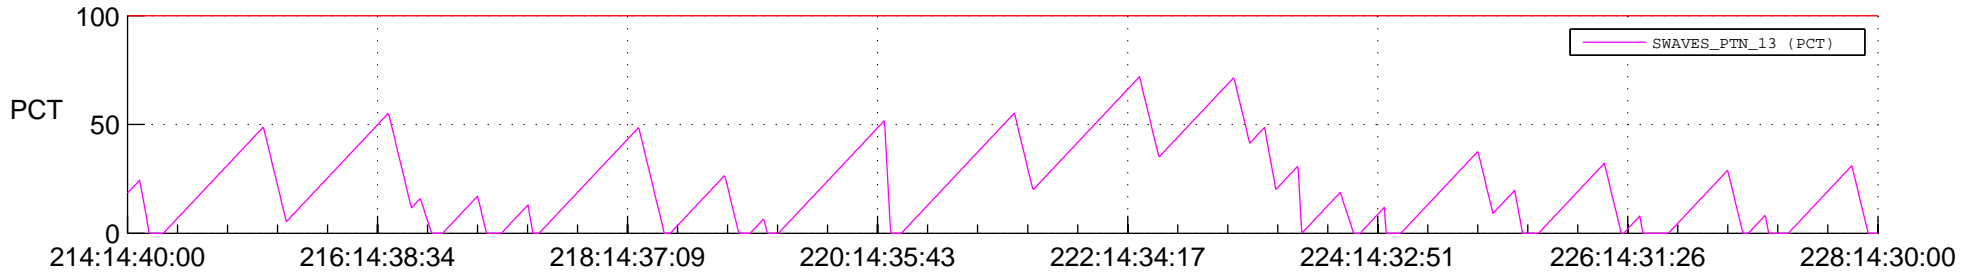

STEREO AHEAD SSR PCT Full Prediction

SWAVES_Percent_Full_Prediction

IMPACT_Percent_Full_Prediction

PLASTIC_Percent_Full_Prediction

Spacecraft_DownLink_Rate

Ground Time (2016:214:14:40:00.000 -2016:228:14:30:00.000)