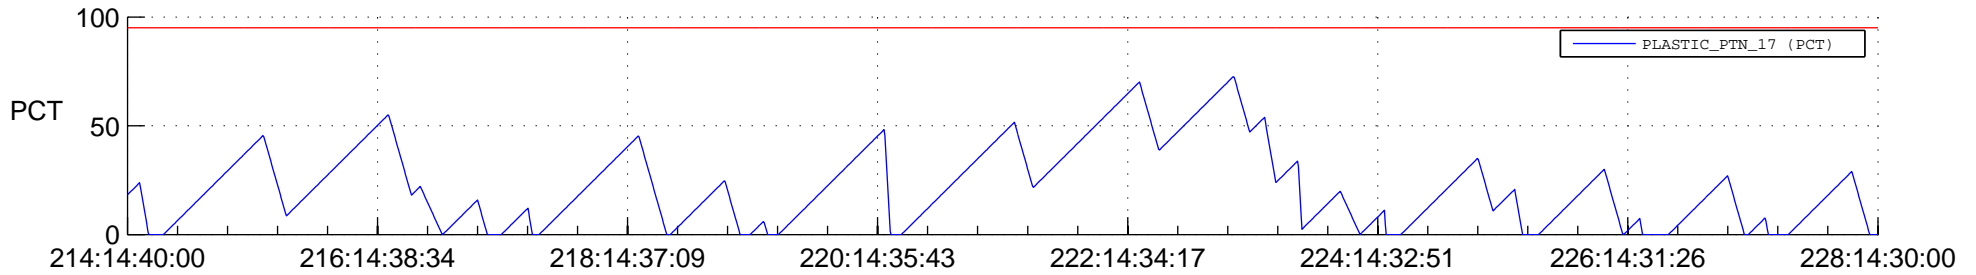

STEREO AHEAD SSR PCT Full Prediction

SWAVES_Percent_Full_Prediction

IMPACT_Percent_Full_Prediction

PLASTIC_Percent_Full_Prediction

Spacecraft_DownLink_Rate

Ground Time (2016:214:14:40:00.000 -2016:228:14:30:00.000)