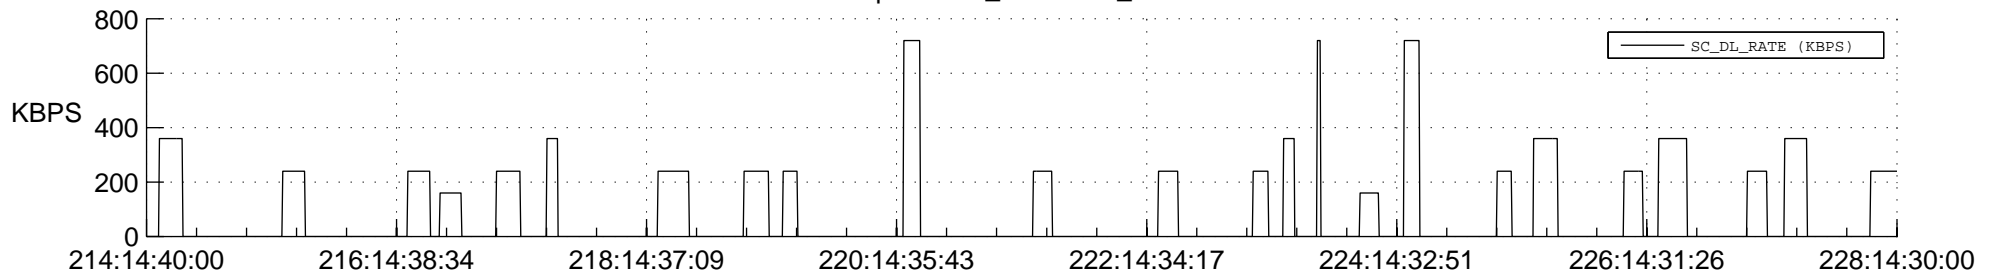

STEREO AHEAD SSR PCT Full Prediction

SWAVES_Percent_Full_Prediction

IMPACT_Percent_Full_Prediction

PLASTIC_Percent_Full_Prediction

Spacecraft_DownLink_Rate

Ground Time (2016:214:14:40:00.000 -2016:228:14:30:00.000)