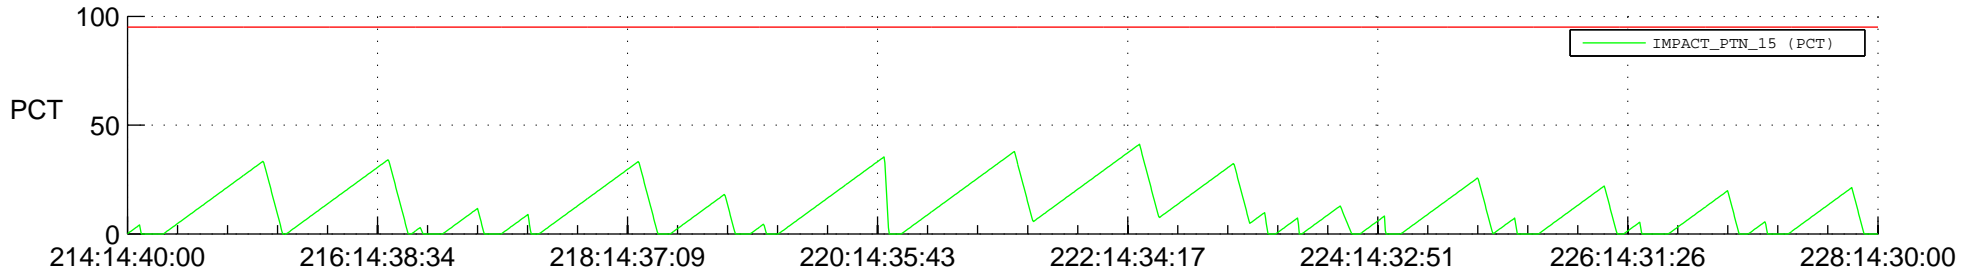

STEREO AHEAD SSR PCT Full Prediction

SWAVES_Percent_Full_Prediction

IMPACT_Percent_Full_Prediction

PLASTIC_Percent_Full_Prediction

Spacecraft_DownLink_Rate

Ground Time (2016:214:14:40:00.000 -2016:228:14:30:00.000)