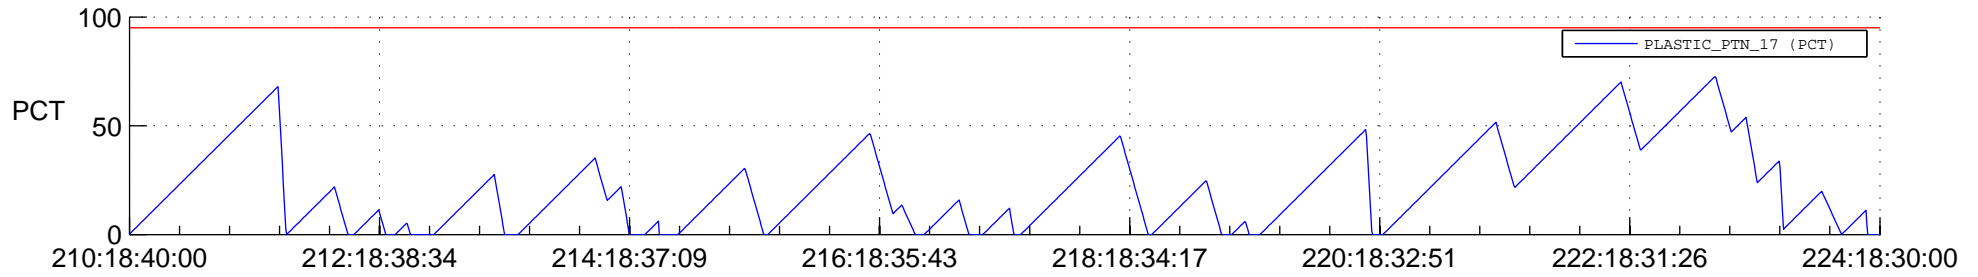

STEREO AHEAD SSR PCT Full Prediction

SWAVES_Percent_Full_Prediction

IMPACT_Percent_Full_Prediction

PLASTIC_Percent_Full_Prediction

Spacecraft_DownLink_Rate

Ground Time (2016:210:18:40:00.000 -2016:224:18:30:00.000)