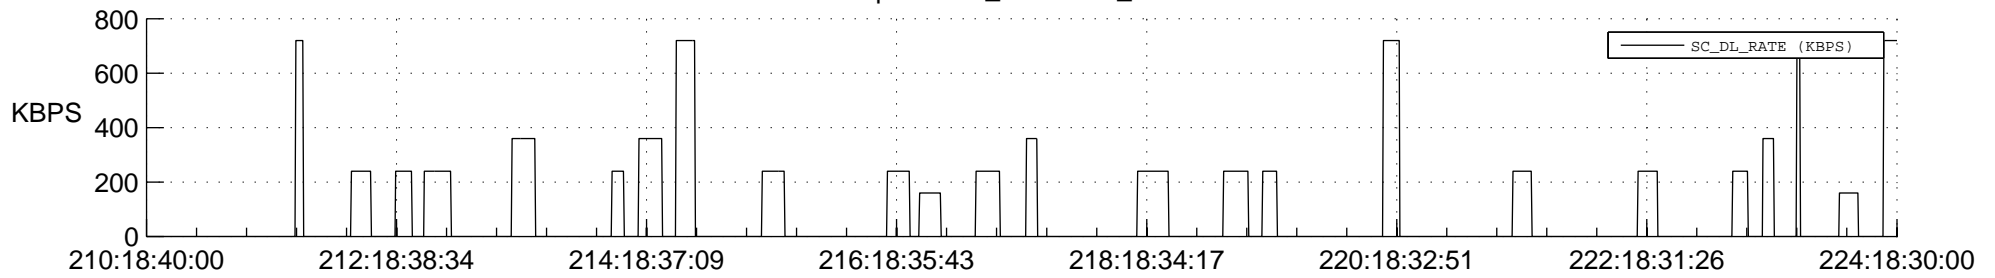

STEREO AHEAD SSR PCT Full Prediction

SWAVES_Percent_Full_Prediction

IMPACT_Percent_Full_Prediction

PLASTIC_Percent_Full_Prediction

Spacecraft_DownLink_Rate

Ground Time (2016:210:18:40:00.000 -2016:224:18:30:00.000)