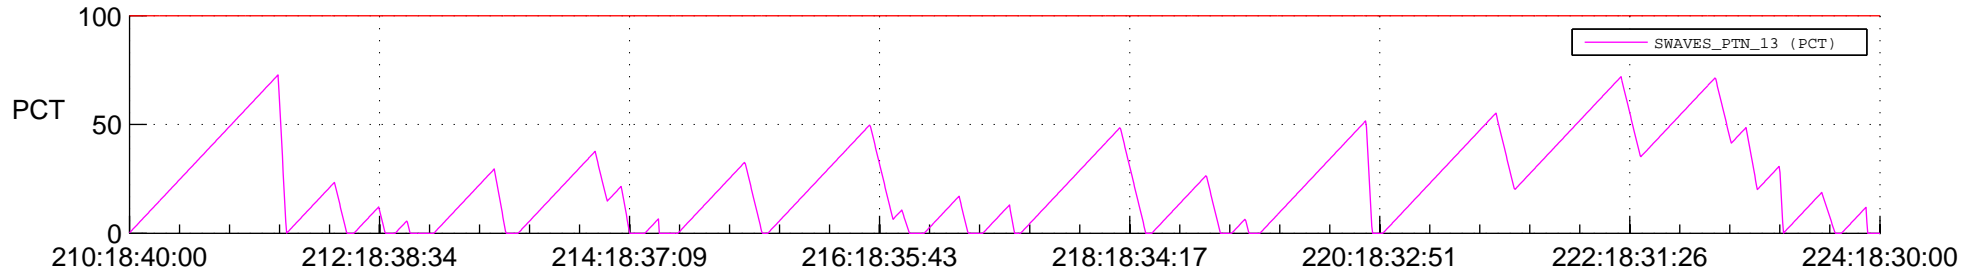

STEREO AHEAD SSR PCT Full Prediction

SWAVES_Percent_Full_Prediction

IMPACT_Percent_Full_Prediction

PLASTIC_Percent_Full_Prediction

Spacecraft_DownLink_Rate

Ground Time (2016:210:18:40:00.000 -2016:224:18:30:00.000)