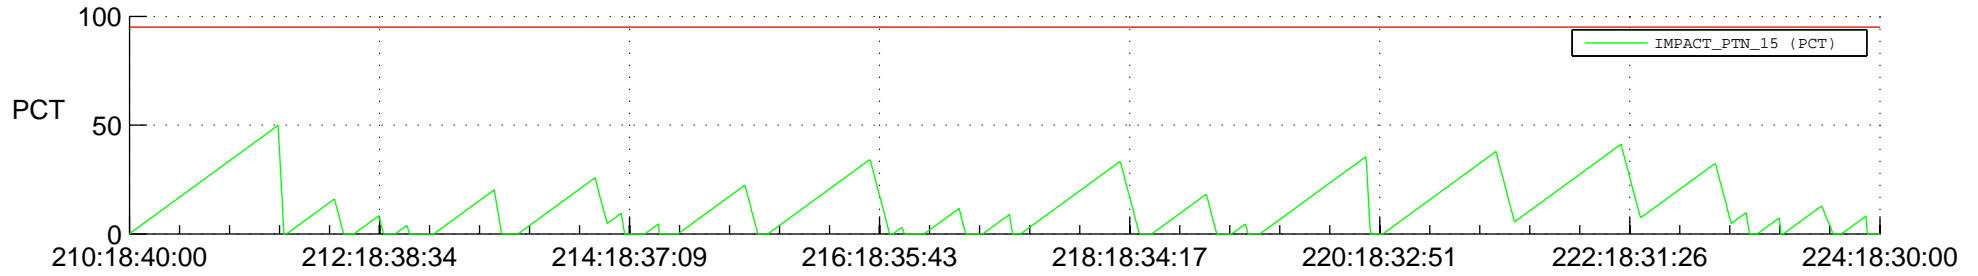

STEREO AHEAD SSR PCT Full Prediction

SWAVES_Percent_Full_Prediction

IMPACT_Percent_Full_Prediction

PLASTIC_Percent_Full_Prediction

Spacecraft_DownLink_Rate

Ground Time (2016:210:18:40:00.000 -2016:224:18:30:00.000)