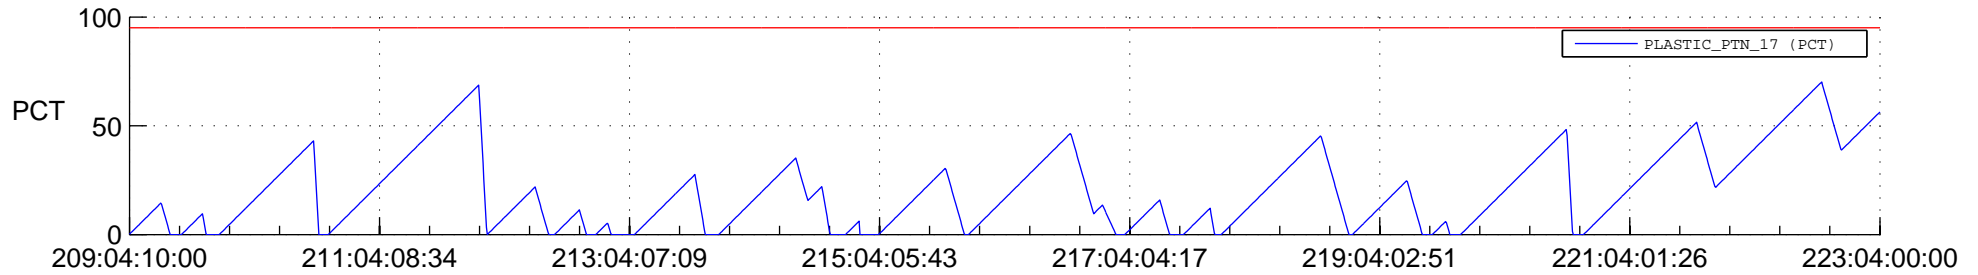

# STEREO AHEAD SSR PCT Full Prediction

## SWAVES\_Percent\_Full\_Prediction

## Spacecraft\_DownLink\_Rate

Ground Time (2016:209:04:10:00.000 -2016:223:04:00:00.000)