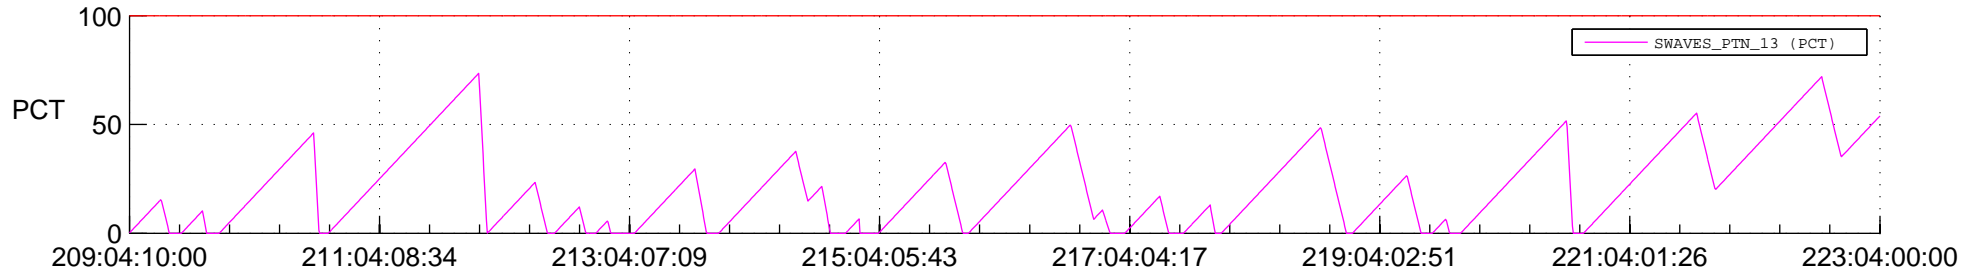

# STEREO AHEAD SSR PCT Full Prediction

## SWAVES\_Percent\_Full\_Prediction

## Spacecraft\_DownLink\_Rate

Ground Time (2016:209:04:10:00.000 -2016:223:04:00:00.000)