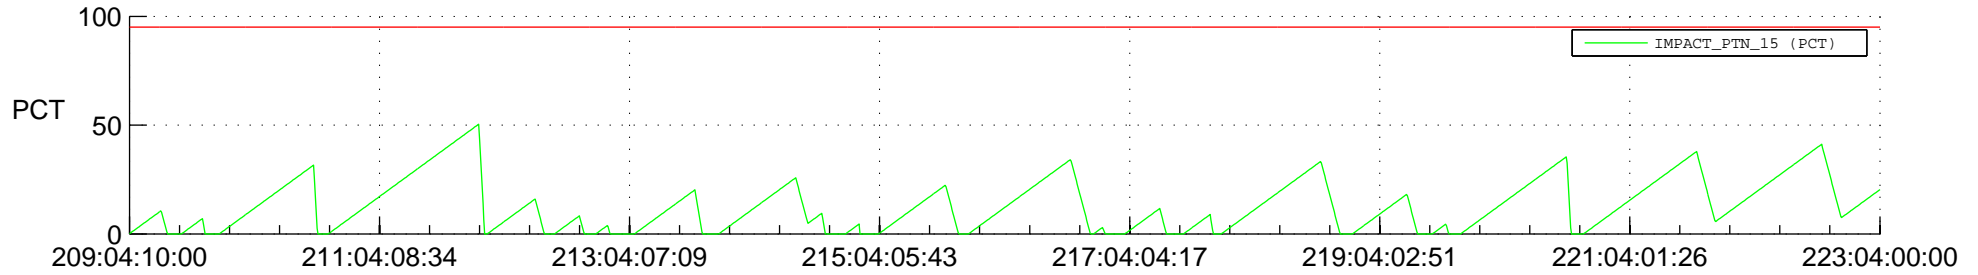

IMPACT_Percent_Full_Prediction