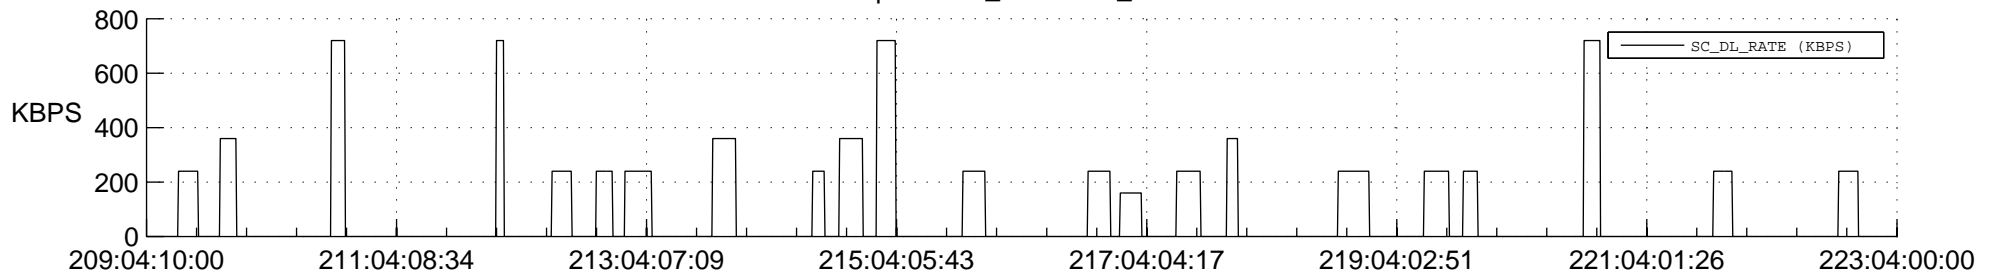

## Spacecraft\_DownLink\_Rate

Ground Time (2016:209:04:10:00.000 -2016:223:04:00:00.000)