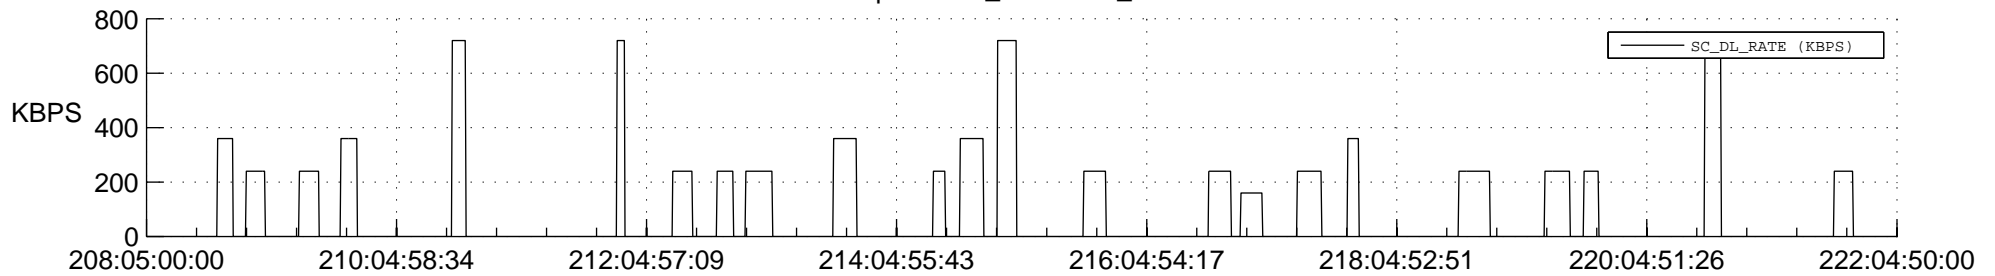

STEREO AHEAD SSR PCT Full Prediction

SWAVES_Percent_Full_Prediction

IMPACT_Percent_Full_Prediction

PLASTIC_Percent_Full_Prediction

Spacecraft_DownLink_Rate

Ground Time (2016:208:05:00:00.000 -2016:222:04:50:00.000)