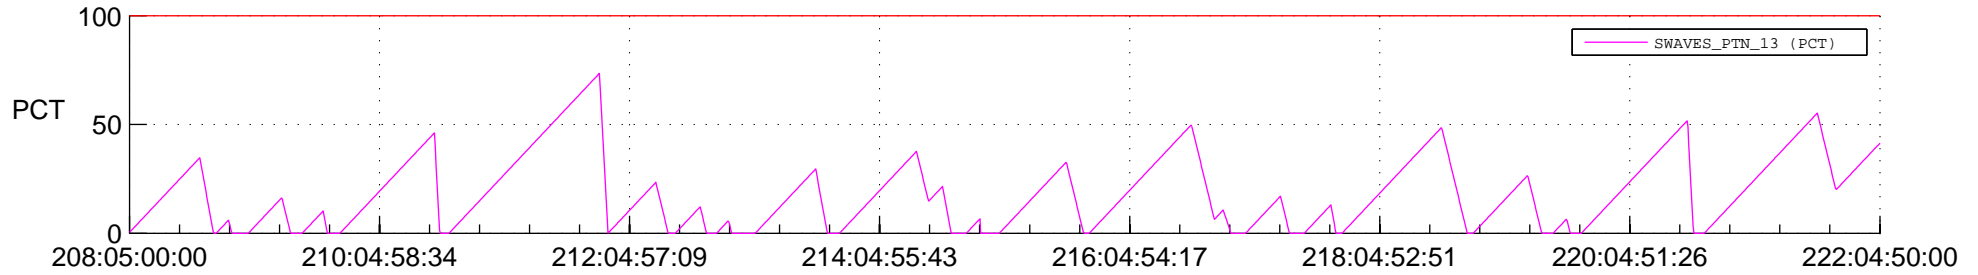

STEREO AHEAD SSR PCT Full Prediction

SWAVES_Percent_Full_Prediction

IMPACT_Percent_Full_Prediction

PLASTIC_Percent_Full_Prediction

Spacecraft_DownLink_Rate

Ground Time (2016:208:05:00:00.000 -2016:222:04:50:00.000)