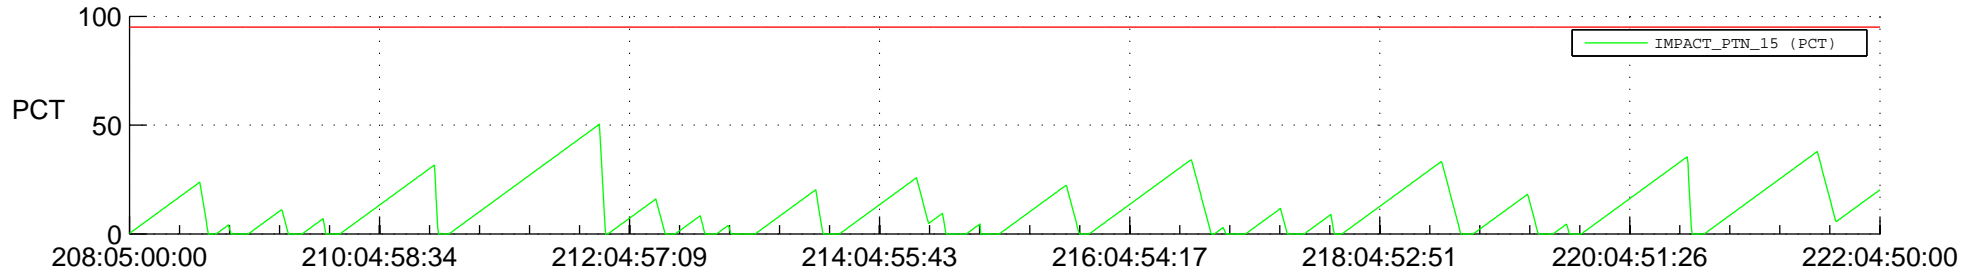

STEREO AHEAD SSR PCT Full Prediction

SWAVES_Percent_Full_Prediction

IMPACT_Percent_Full_Prediction

PLASTIC_Percent_Full_Prediction

Spacecraft_DownLink_Rate

Ground Time (2016:208:05:00:00.000 -2016:222:04:50:00.000)