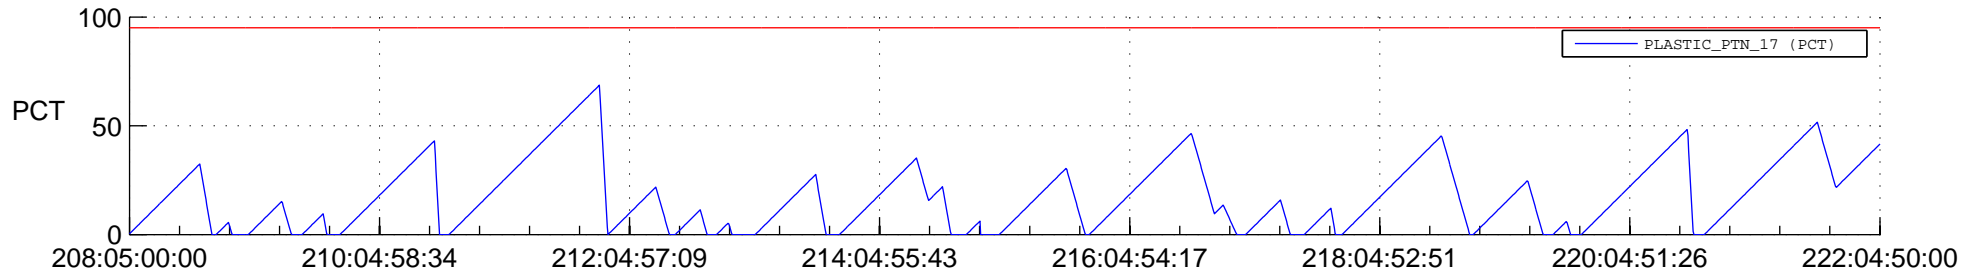

STEREO AHEAD SSR PCT Full Prediction

SWAVES_Percent_Full_Prediction

IMPACT_Percent_Full_Prediction

PLASTIC_Percent_Full_Prediction

Spacecraft_DownLink_Rate

Ground Time (2016:208:05:00:00.000 -2016:222:04:50:00.000)