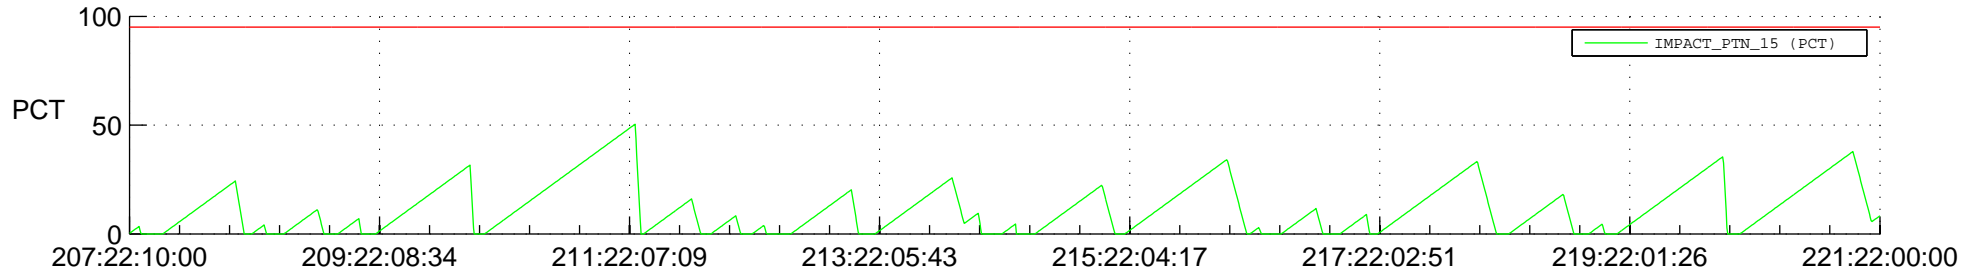

STEREO AHEAD SSR PCT Full Prediction

SWAVES_Percent_Full_Prediction

IMPACT_Percent_Full_Prediction

PLASTIC_Percent_Full_Prediction

Spacecraft_DownLink_Rate

Ground Time (2016:207:22:10:00.000 -2016:221:22:00:00.000)