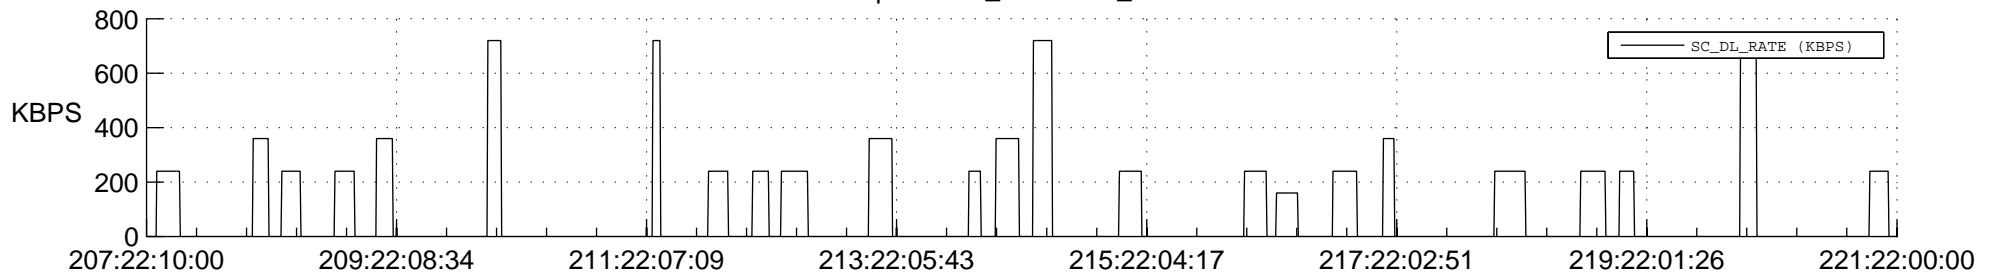

STEREO AHEAD SSR PCT Full Prediction

SWAVES_Percent_Full_Prediction

IMPACT_Percent_Full_Prediction

PLASTIC_Percent_Full_Prediction

Spacecraft_DownLink_Rate

Ground Time (2016:207:22:10:00.000 -2016:221:22:00:00.000)