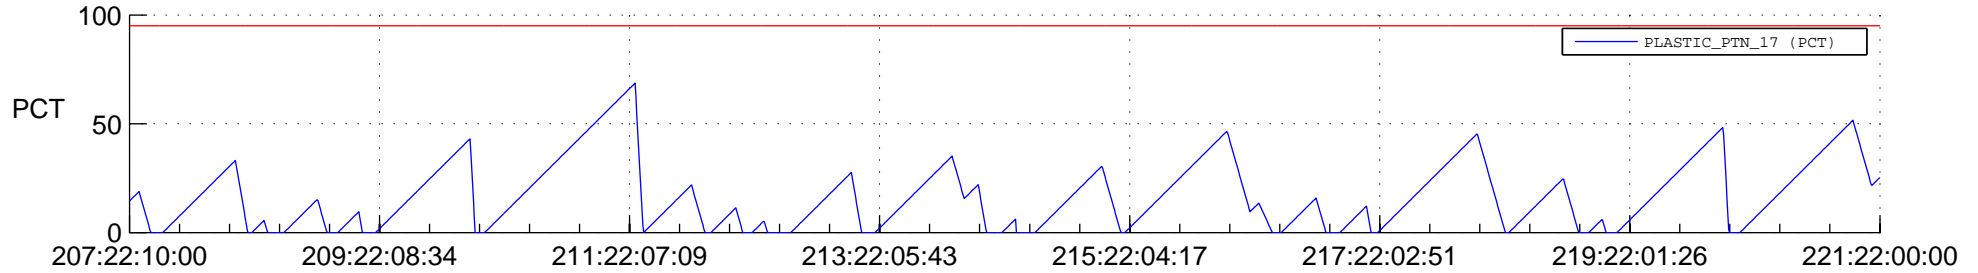

STEREO AHEAD SSR PCT Full Prediction

SWAVES_Percent_Full_Prediction

IMPACT_Percent_Full_Prediction

PLASTIC_Percent_Full_Prediction

Spacecraft_DownLink_Rate

Ground Time (2016:207:22:10:00.000 -2016:221:22:00:00.000)