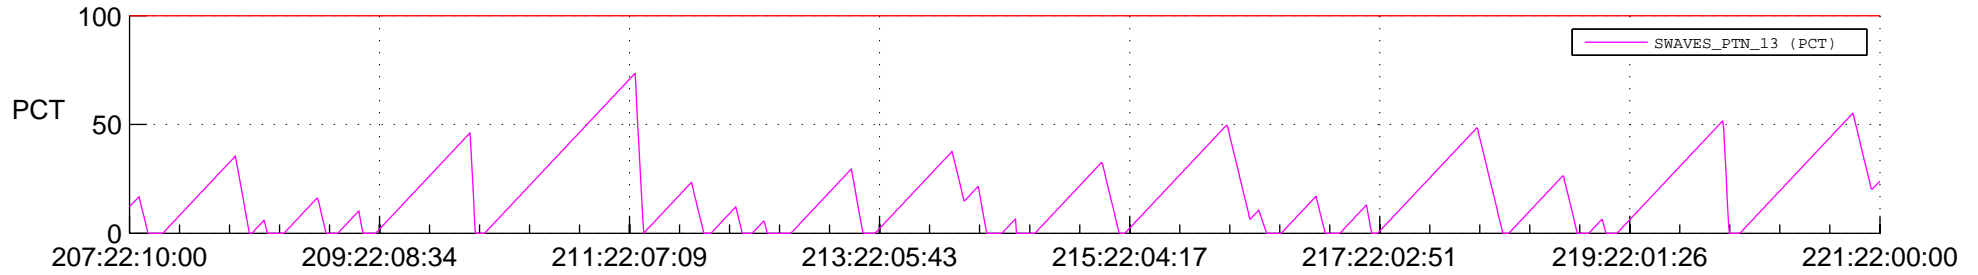

STEREO AHEAD SSR PCT Full Prediction

SWAVES_Percent_Full_Prediction

IMPACT_Percent_Full_Prediction

PLASTIC_Percent_Full_Prediction

Spacecraft_DownLink_Rate

Ground Time (2016:207:22:10:00.000 -2016:221:22:00:00.000)