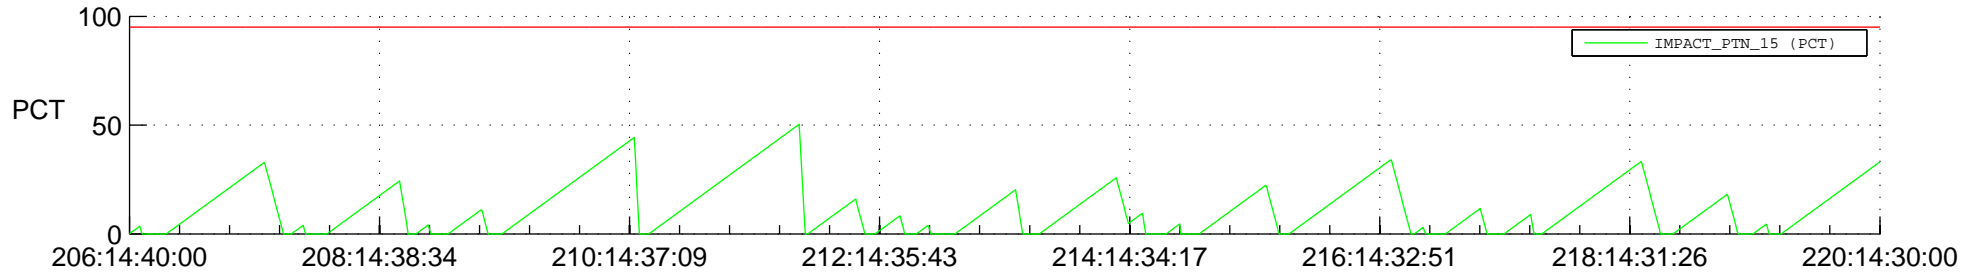

STEREO AHEAD SSR PCT Full Prediction

SWAVES_Percent_Full_Prediction

IMPACT_Percent_Full_Prediction

PLASTIC_Percent_Full_Prediction

Spacecraft_DownLink_Rate

Ground Time (2016:206:14:40:00.000 -2016:220:14:30:00.000)