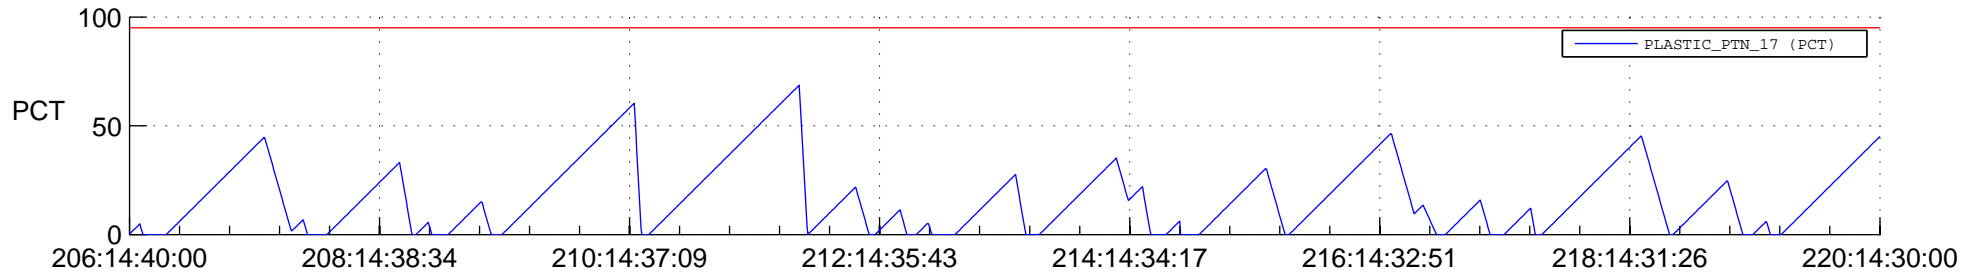

STEREO AHEAD SSR PCT Full Prediction

SWAVES_Percent_Full_Prediction

IMPACT_Percent_Full_Prediction

PLASTIC_Percent_Full_Prediction

Spacecraft_DownLink_Rate

Ground Time (2016:206:14:40:00.000 -2016:220:14:30:00.000)