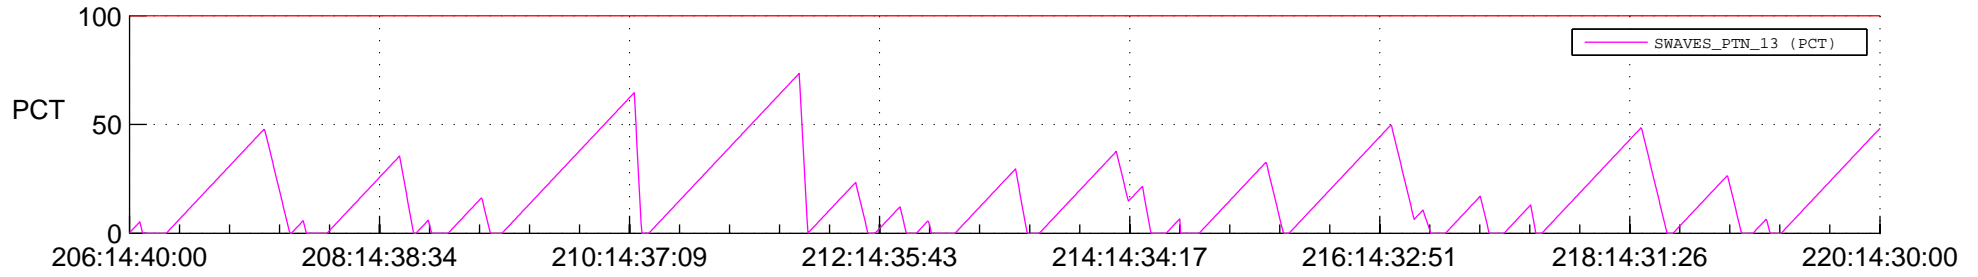

STEREO AHEAD SSR PCT Full Prediction

SWAVES_Percent_Full_Prediction

IMPACT_Percent_Full_Prediction

PLASTIC_Percent_Full_Prediction

Spacecraft_DownLink_Rate

Ground Time (2016:206:14:40:00.000 -2016:220:14:30:00.000)