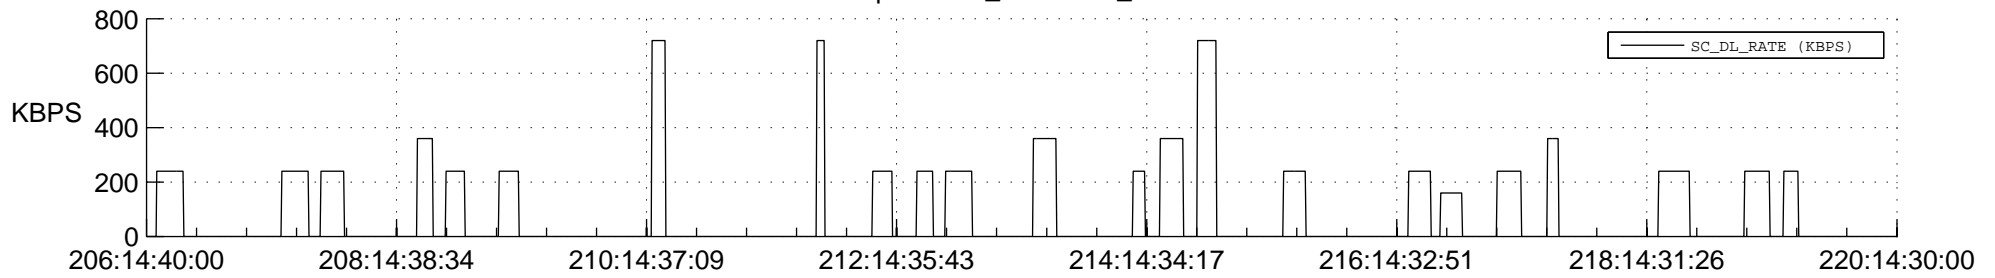

STEREO AHEAD SSR PCT Full Prediction

SWAVES_Percent_Full_Prediction

IMPACT_Percent_Full_Prediction

PLASTIC_Percent_Full_Prediction

Spacecraft_DownLink_Rate

Ground Time (2016:206:14:40:00.000 -2016:220:14:30:00.000)