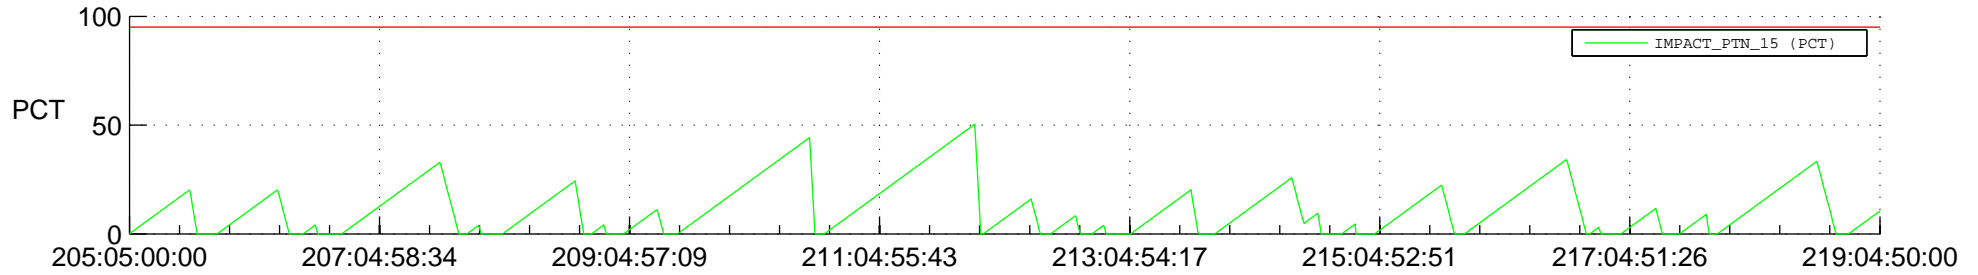

IMPACT_Percent_Full_Prediction