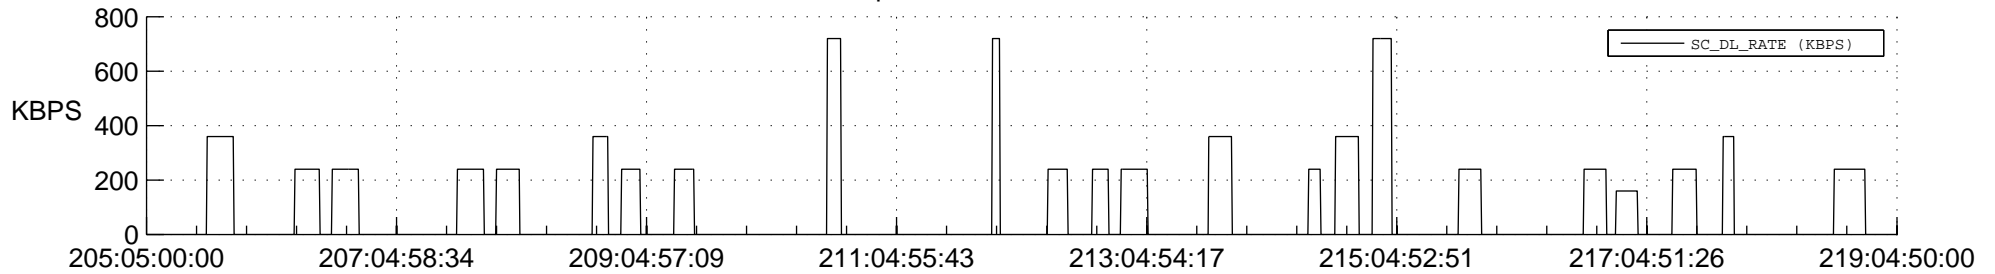

## Spacecraft\_DownLink\_Rate

Ground Time (2016:205:05:00:00.000 -2016:219:04:50:00.000)