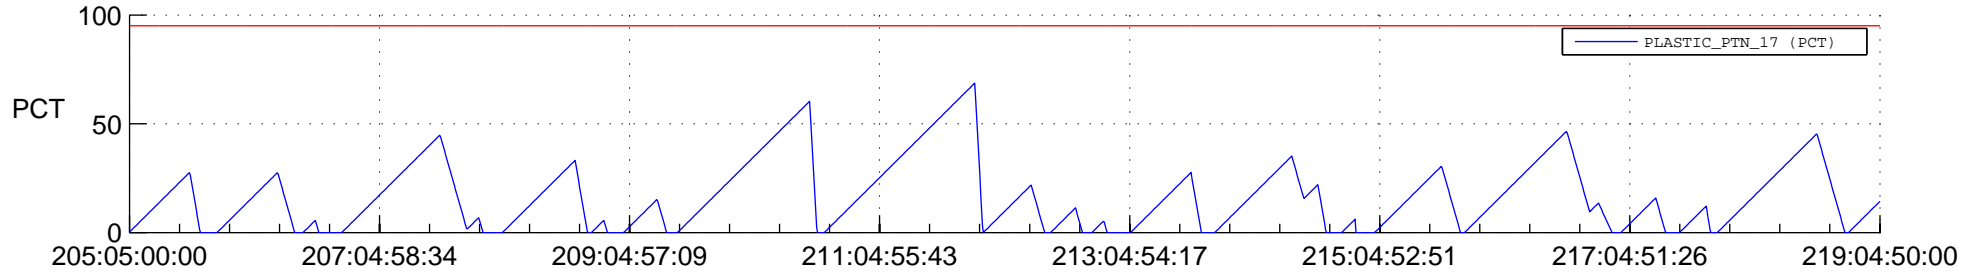

# STEREO AHEAD SSR PCT Full Prediction

## SWAVES\_Percent\_Full\_Prediction

## Spacecraft\_DownLink\_Rate

Ground Time (2016:205:05:00:00.000 -2016:219:04:50:00.000)