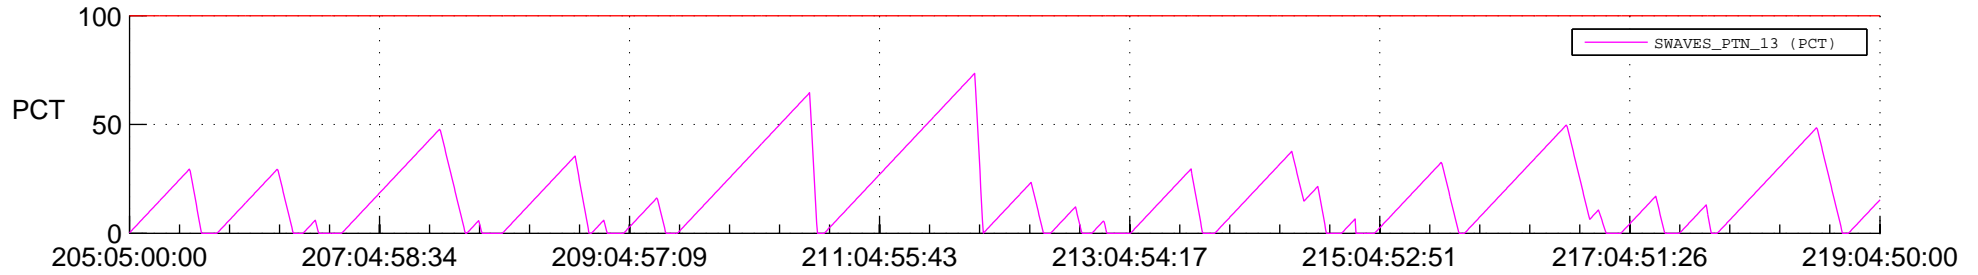

## SWAVES\_Percent\_Full\_Prediction

## Spacecraft\_DownLink\_Rate

Ground Time (2016:205:05:00:00.000 -2016:219:04:50:00.000)