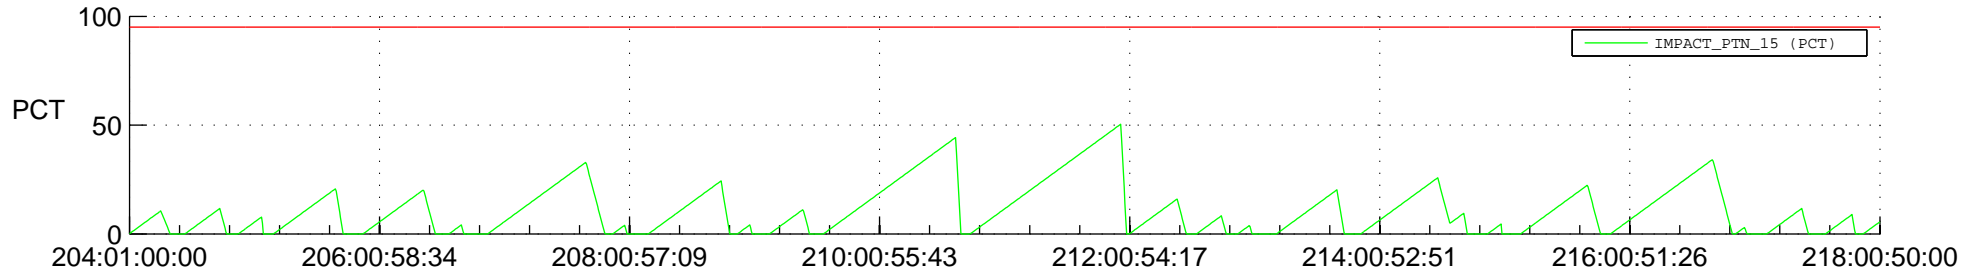

STEREO AHEAD SSR PCT Full Prediction

SWAVES_Percent_Full_Prediction

IMPACT_Percent_Full_Prediction

PLASTIC_Percent_Full_Prediction

Spacecraft_DownLink_Rate

Ground Time (2016:204:01:00:00.000 -2016:218:00:50:00.000)