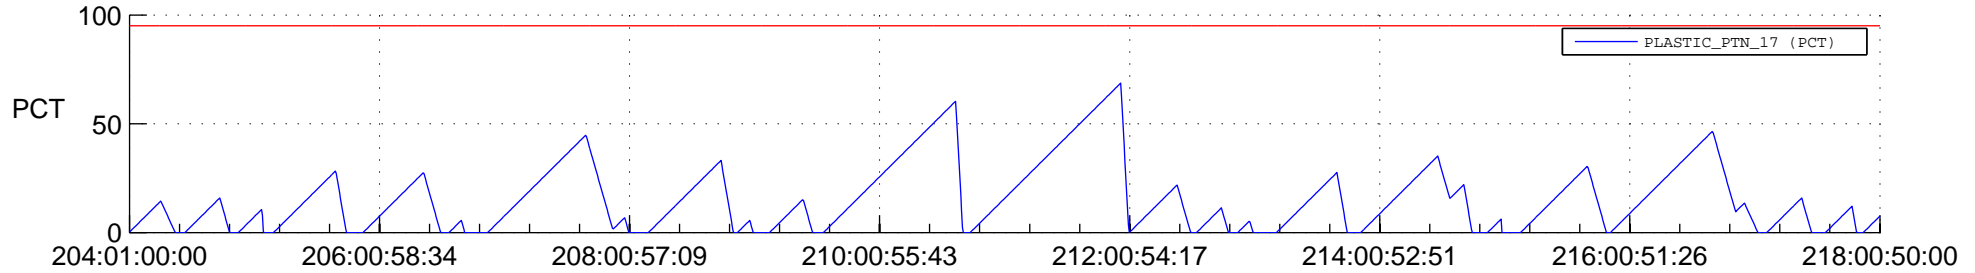

STEREO AHEAD SSR PCT Full Prediction

SWAVES_Percent_Full_Prediction

IMPACT_Percent_Full_Prediction

PLASTIC_Percent_Full_Prediction

Spacecraft_DownLink_Rate

Ground Time (2016:204:01:00:00.000 -2016:218:00:50:00.000)