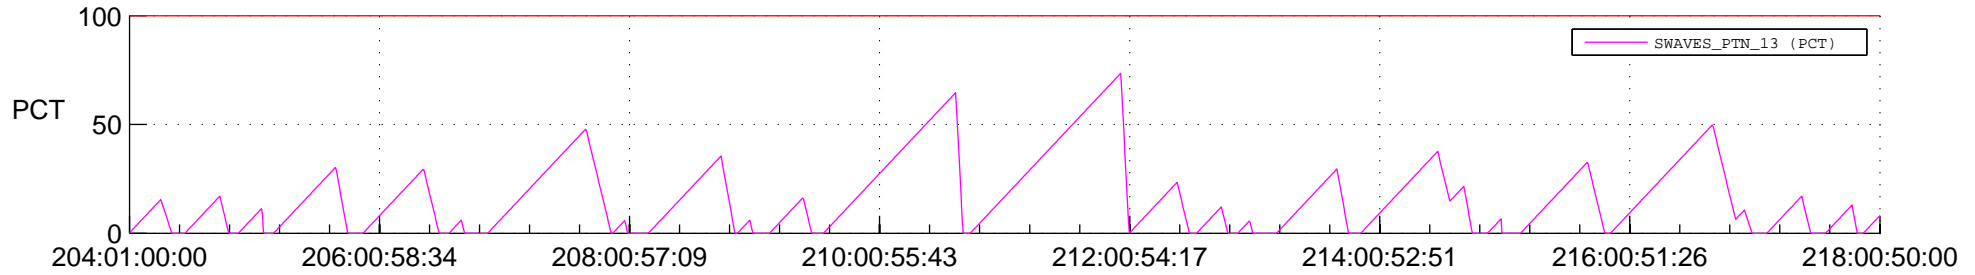

STEREO AHEAD SSR PCT Full Prediction

SWAVES_Percent_Full_Prediction

IMPACT_Percent_Full_Prediction

PLASTIC_Percent_Full_Prediction

Spacecraft_DownLink_Rate

Ground Time (2016:204:01:00:00.000 -2016:218:00:50:00.000)