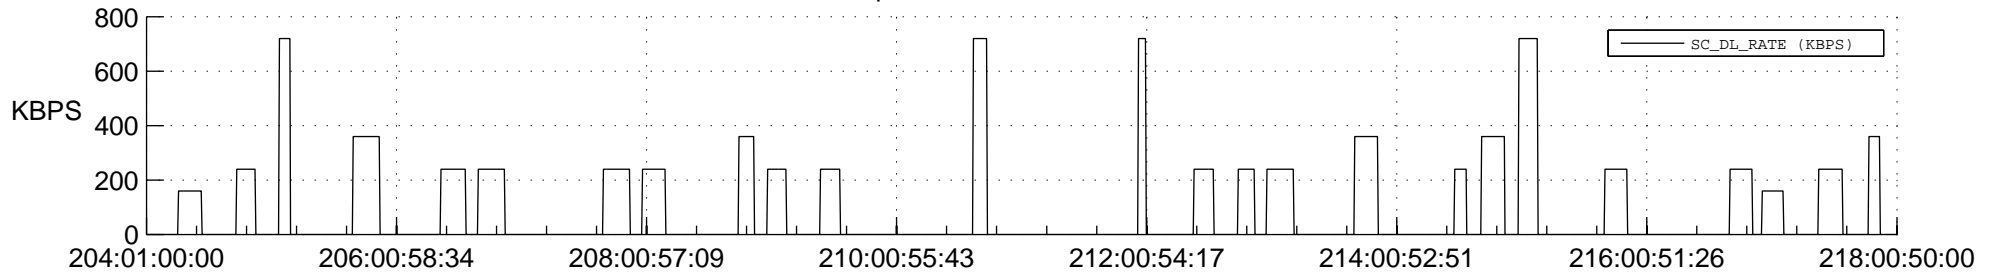

STEREO AHEAD SSR PCT Full Prediction

SWAVES_Percent_Full_Prediction

IMPACT_Percent_Full_Prediction

PLASTIC_Percent_Full_Prediction

Spacecraft_DownLink_Rate

Ground Time (2016:204:01:00:00.000 -2016:218:00:50:00.000)