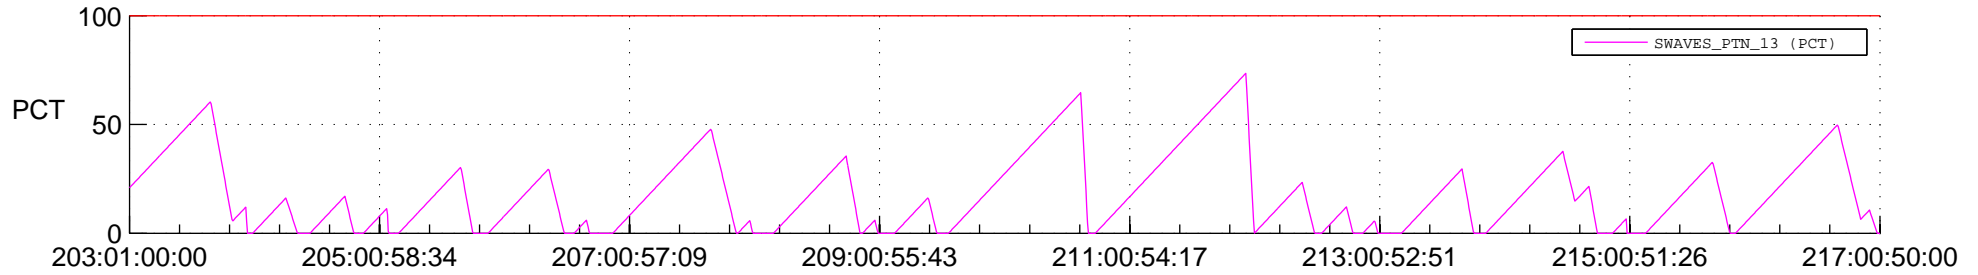

STEREO AHEAD SSR PCT Full Prediction

SWAVES_Percent_Full_Prediction

IMPACT_Percent_Full_Prediction

PLASTIC_Percent_Full_Prediction

Spacecraft_DownLink_Rate

Ground Time (2016:203:01:00:00.000 -2016:217:00:50:00.000)