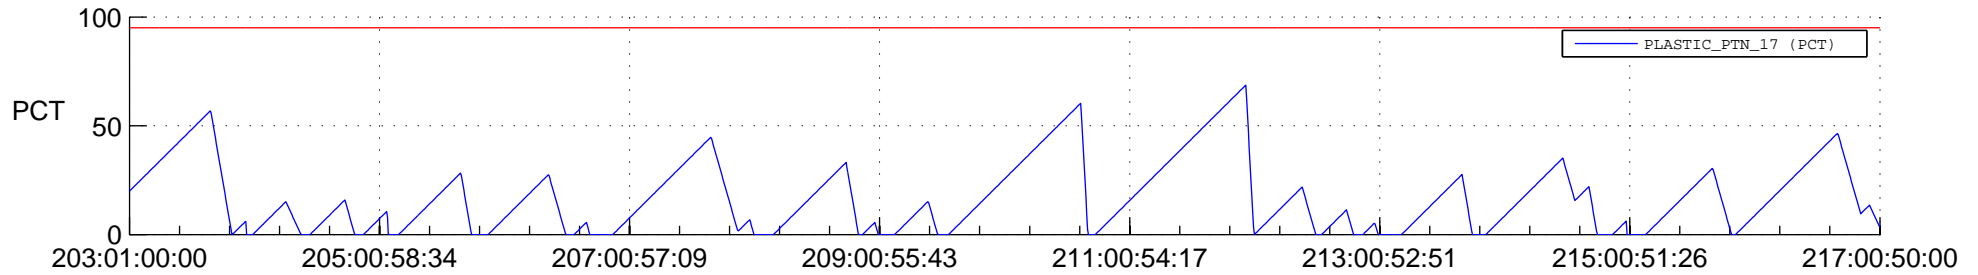

STEREO AHEAD SSR PCT Full Prediction

SWAVES_Percent_Full_Prediction

IMPACT_Percent_Full_Prediction

PLASTIC_Percent_Full_Prediction

Spacecraft_DownLink_Rate

Ground Time (2016:203:01:00:00.000 -2016:217:00:50:00.000)