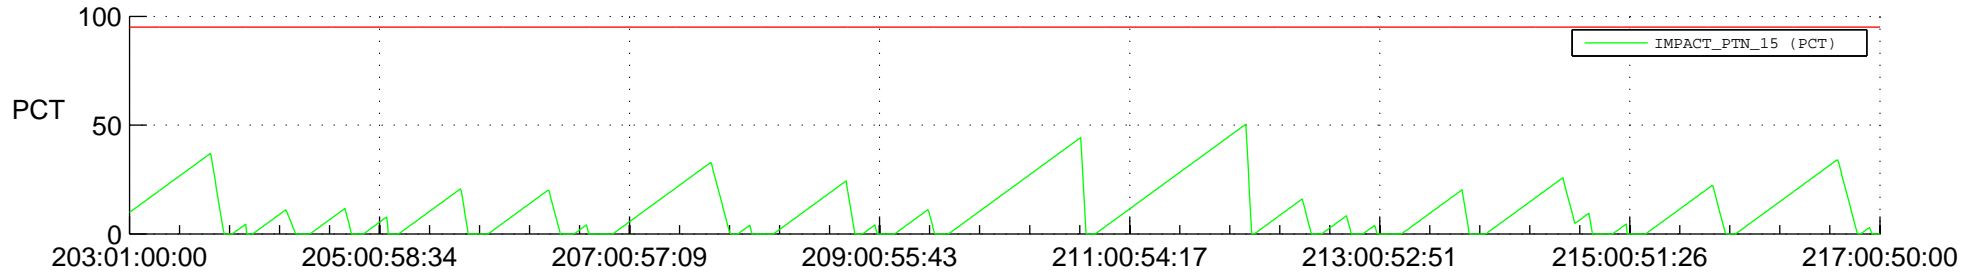

STEREO AHEAD SSR PCT Full Prediction

SWAVES_Percent_Full_Prediction

IMPACT_Percent_Full_Prediction

PLASTIC_Percent_Full_Prediction

Spacecraft_DownLink_Rate

Ground Time (2016:203:01:00:00.000 -2016:217:00:50:00.000)