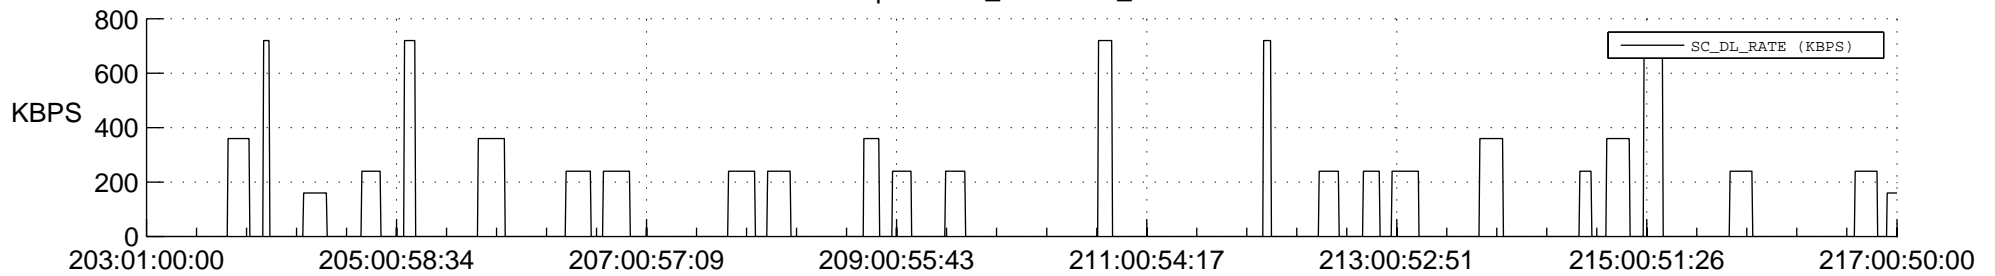

STEREO AHEAD SSR PCT Full Prediction

SWAVES_Percent_Full_Prediction

IMPACT_Percent_Full_Prediction

PLASTIC_Percent_Full_Prediction

Spacecraft_DownLink_Rate

Ground Time (2016:203:01:00:00.000 -2016:217:00:50:00.000)