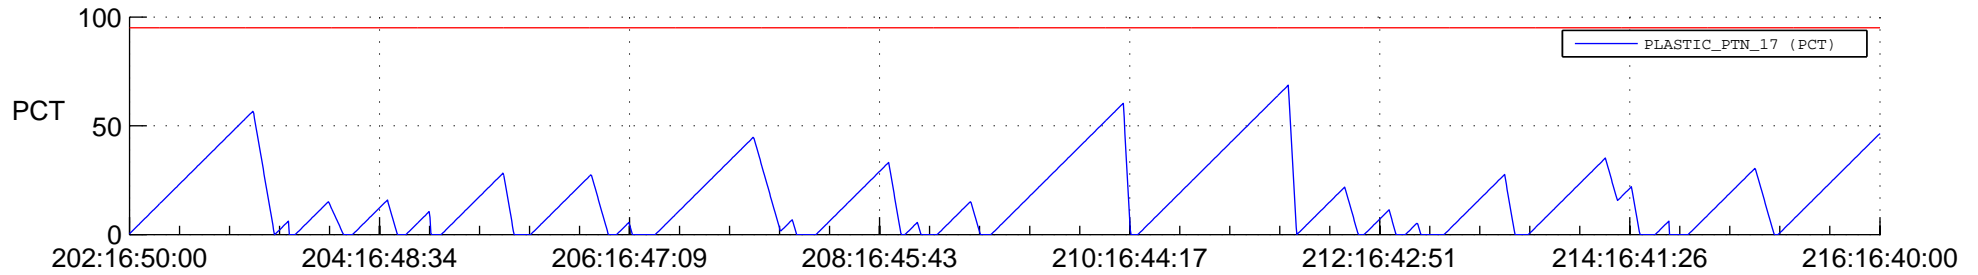

STEREO AHEAD SSR PCT Full Prediction

SWAVES_Percent_Full_Prediction

IMPACT_Percent_Full_Prediction

PLASTIC_Percent_Full_Prediction

Spacecraft_DownLink_Rate

Ground Time (2016:202:16:50:00.000 -2016:216:16:40:00.000)