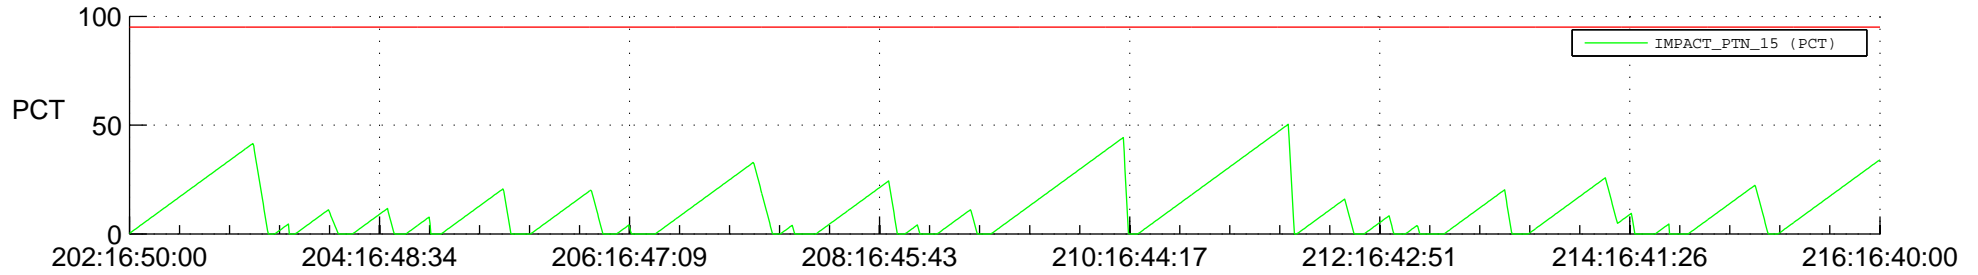

STEREO AHEAD SSR PCT Full Prediction

SWAVES_Percent_Full_Prediction

IMPACT_Percent_Full_Prediction

PLASTIC_Percent_Full_Prediction

Spacecraft_DownLink_Rate

Ground Time (2016:202:16:50:00.000 -2016:216:16:40:00.000)