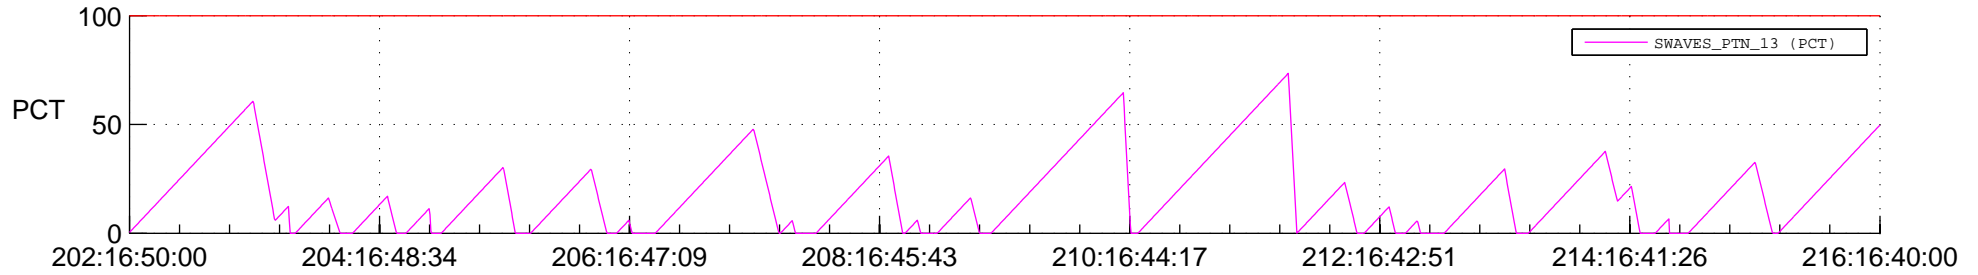

STEREO AHEAD SSR PCT Full Prediction

SWAVES_Percent_Full_Prediction

IMPACT_Percent_Full_Prediction

PLASTIC_Percent_Full_Prediction

Spacecraft_DownLink_Rate

Ground Time (2016:202:16:50:00.000 -2016:216:16:40:00.000)