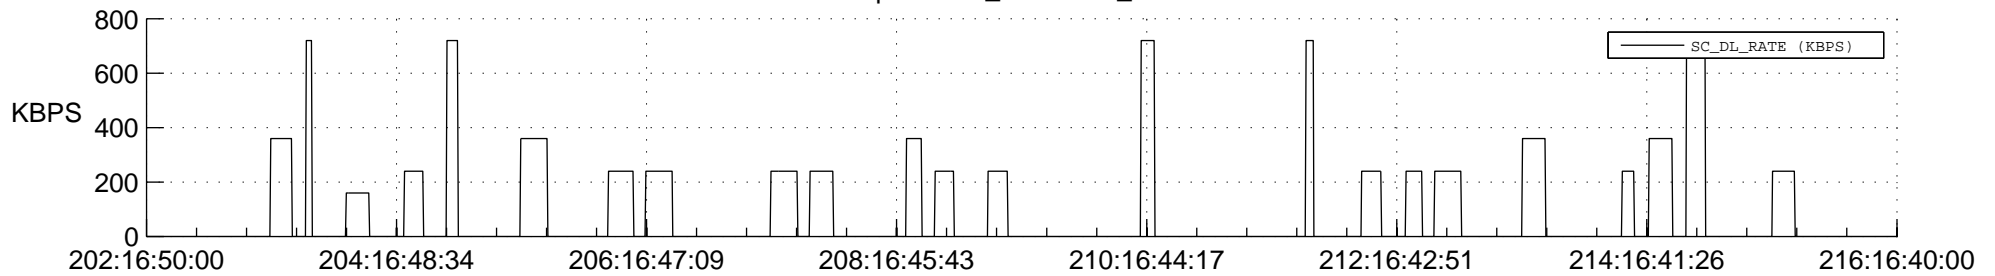

STEREO AHEAD SSR PCT Full Prediction

SWAVES_Percent_Full_Prediction

IMPACT_Percent_Full_Prediction

PLASTIC_Percent_Full_Prediction

Spacecraft_DownLink_Rate

Ground Time (2016:202:16:50:00.000 -2016:216:16:40:00.000)