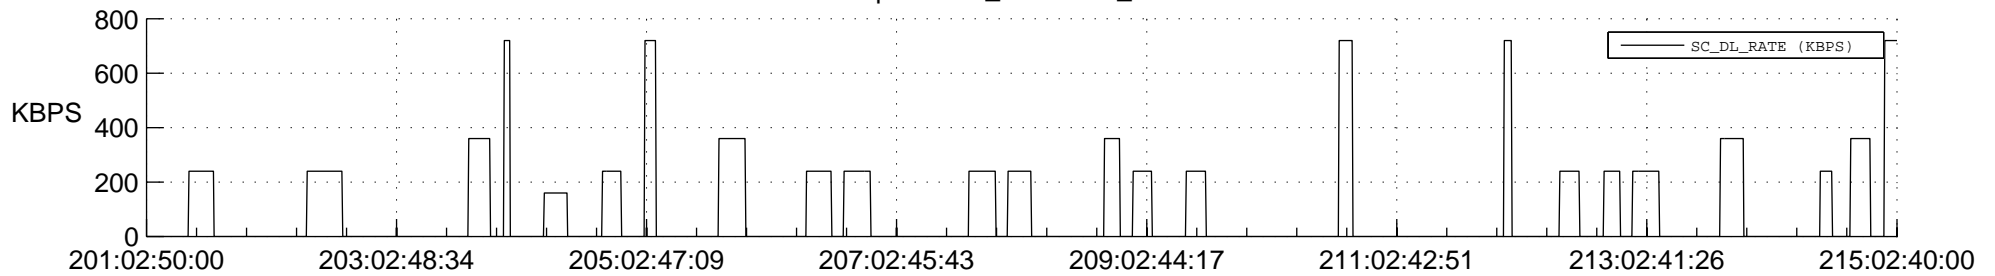

STEREO AHEAD SSR PCT Full Prediction

SWAVES_Percent_Full_Prediction

IMPACT_Percent_Full_Prediction

PLASTIC_Percent_Full_Prediction

Spacecraft_DownLink_Rate

Ground Time (2016:201:02:50:00.000 -2016:215:02:40:00.000)