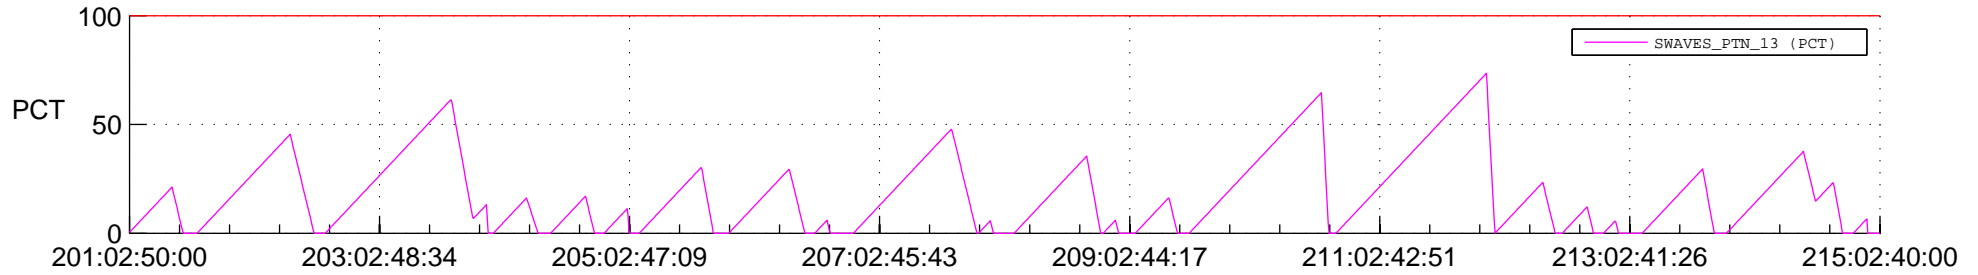

STEREO AHEAD SSR PCT Full Prediction

SWAVES_Percent_Full_Prediction

IMPACT_Percent_Full_Prediction

PLASTIC_Percent_Full_Prediction

Spacecraft_DownLink_Rate

Ground Time (2016:201:02:50:00.000 -2016:215:02:40:00.000)