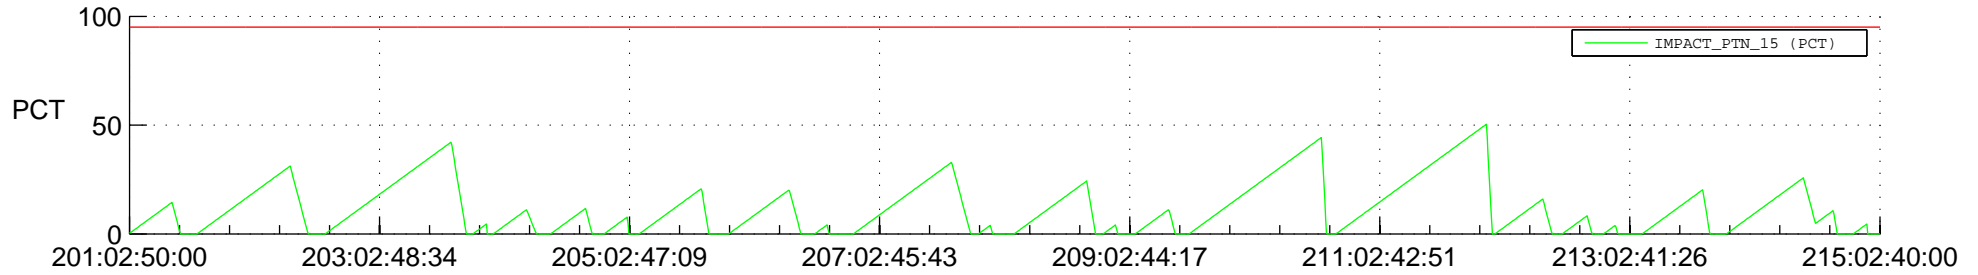

STEREO AHEAD SSR PCT Full Prediction

SWAVES_Percent_Full_Prediction

IMPACT_Percent_Full_Prediction

PLASTIC_Percent_Full_Prediction

Spacecraft_DownLink_Rate

Ground Time (2016:201:02:50:00.000 -2016:215:02:40:00.000)