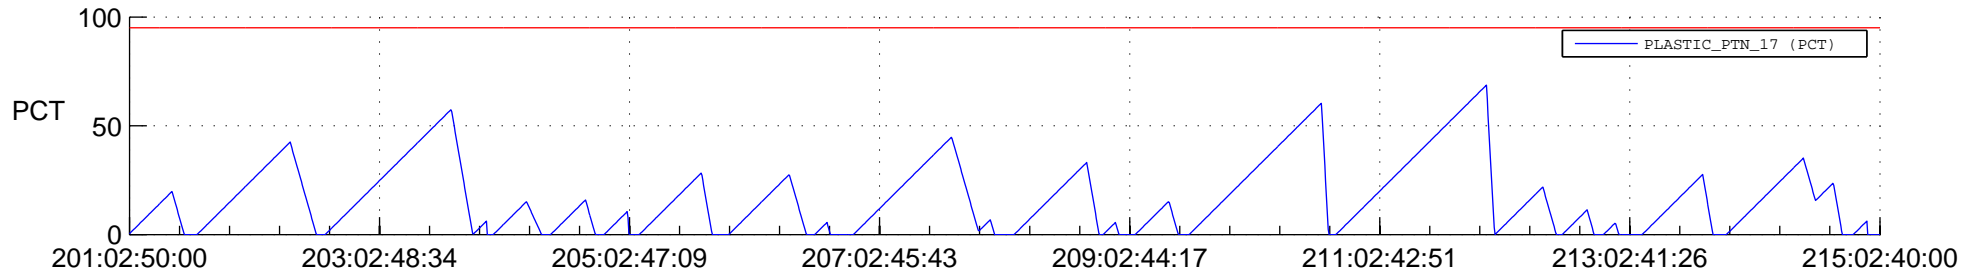

STEREO AHEAD SSR PCT Full Prediction

SWAVES_Percent_Full_Prediction

IMPACT_Percent_Full_Prediction

PLASTIC_Percent_Full_Prediction

Spacecraft_DownLink_Rate

Ground Time (2016:201:02:50:00.000 -2016:215:02:40:00.000)