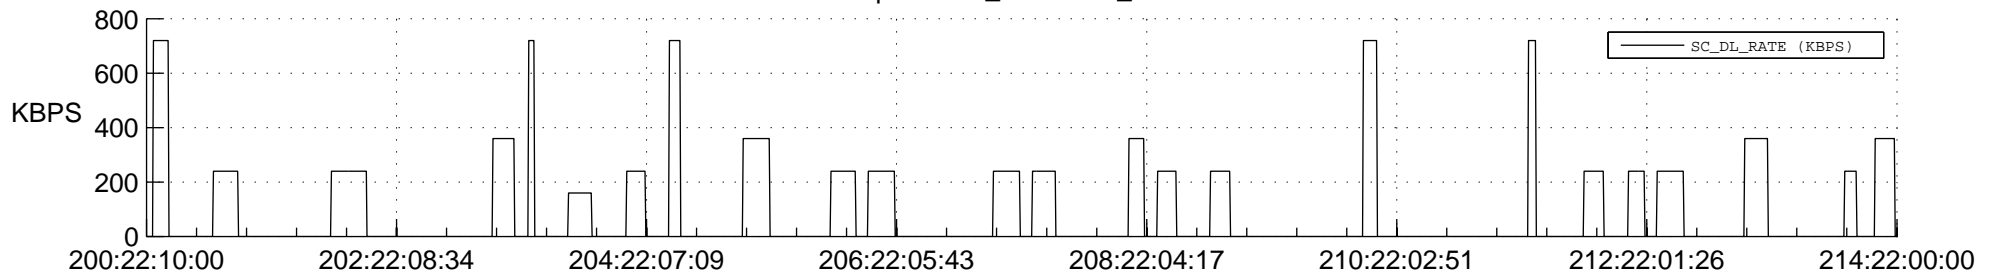

STEREO AHEAD SSR PCT Full Prediction

SWAVES_Percent_Full_Prediction

IMPACT_Percent_Full_Prediction

PLASTIC_Percent_Full_Prediction

Spacecraft_DownLink_Rate

Ground Time (2016:200:22:10:00.000 -2016:214:22:00:00.000)