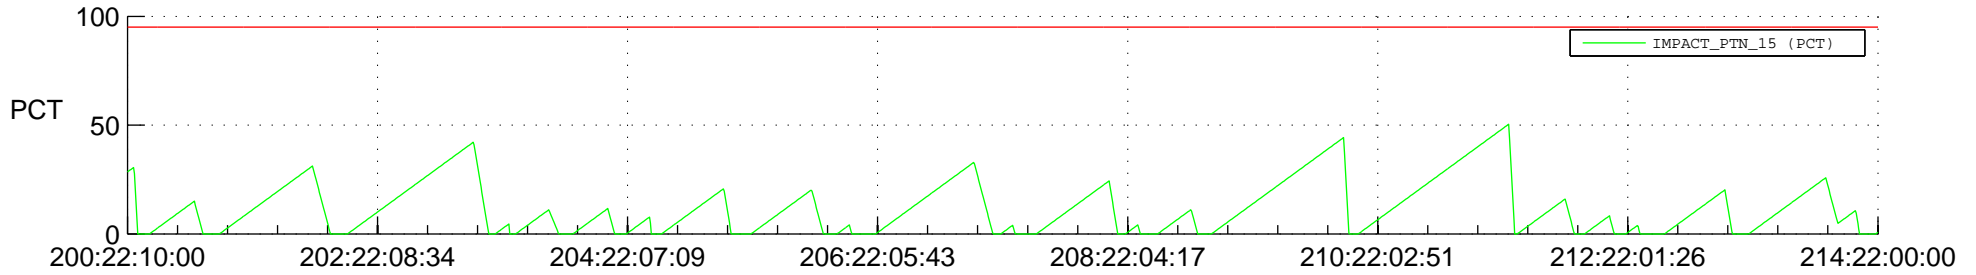

STEREO AHEAD SSR PCT Full Prediction

SWAVES_Percent_Full_Prediction

IMPACT_Percent_Full_Prediction

PLASTIC_Percent_Full_Prediction

Spacecraft_DownLink_Rate

Ground Time (2016:200:22:10:00.000 -2016:214:22:00:00.000)