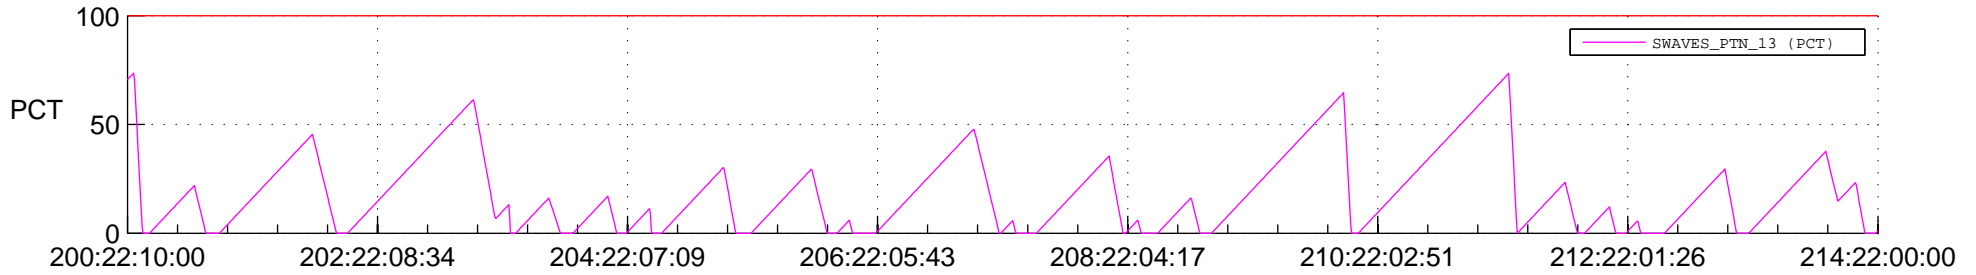

STEREO AHEAD SSR PCT Full Prediction

SWAVES_Percent_Full_Prediction

IMPACT_Percent_Full_Prediction

PLASTIC_Percent_Full_Prediction

Spacecraft_DownLink_Rate

Ground Time (2016:200:22:10:00.000 -2016:214:22:00:00.000)