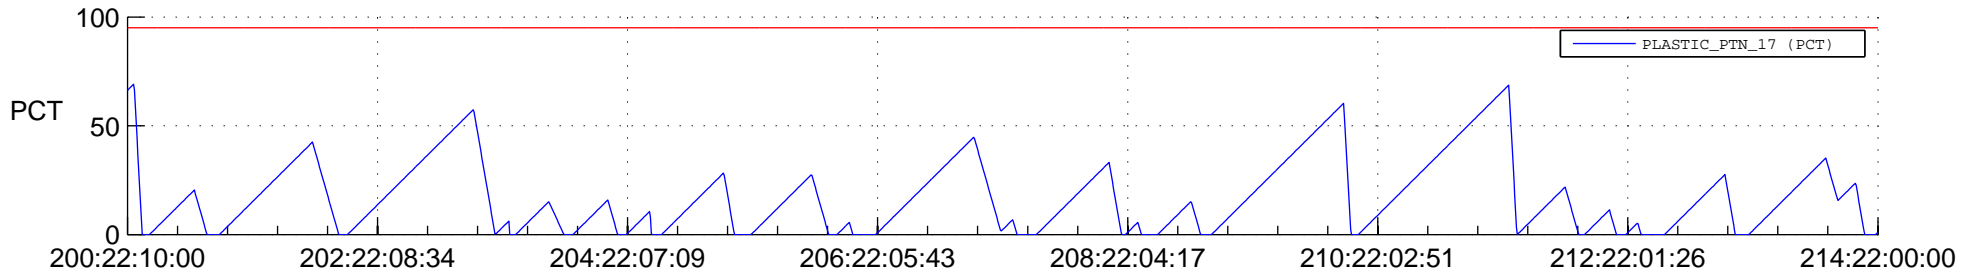

STEREO AHEAD SSR PCT Full Prediction

SWAVES_Percent_Full_Prediction

IMPACT_Percent_Full_Prediction

PLASTIC_Percent_Full_Prediction

Spacecraft_DownLink_Rate

Ground Time (2016:200:22:10:00.000 -2016:214:22:00:00.000)