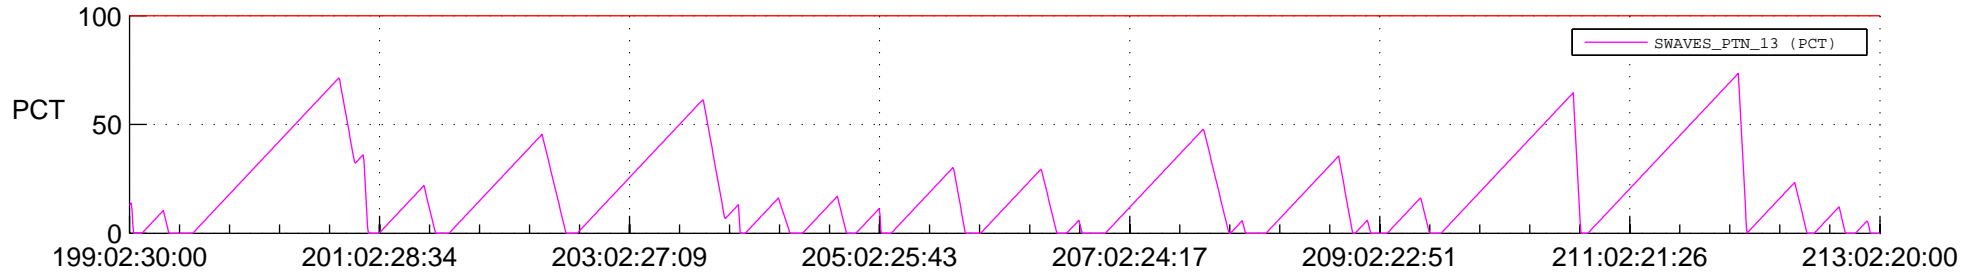

STEREO AHEAD SSR PCT Full Prediction

SWAVES_Percent_Full_Prediction

IMPACT_Percent_Full_Prediction

PLASTIC_Percent_Full_Prediction

Spacecraft_DownLink_Rate

Ground Time (2016:199:02:30:00.000 -2016:213:02:20:00.000)