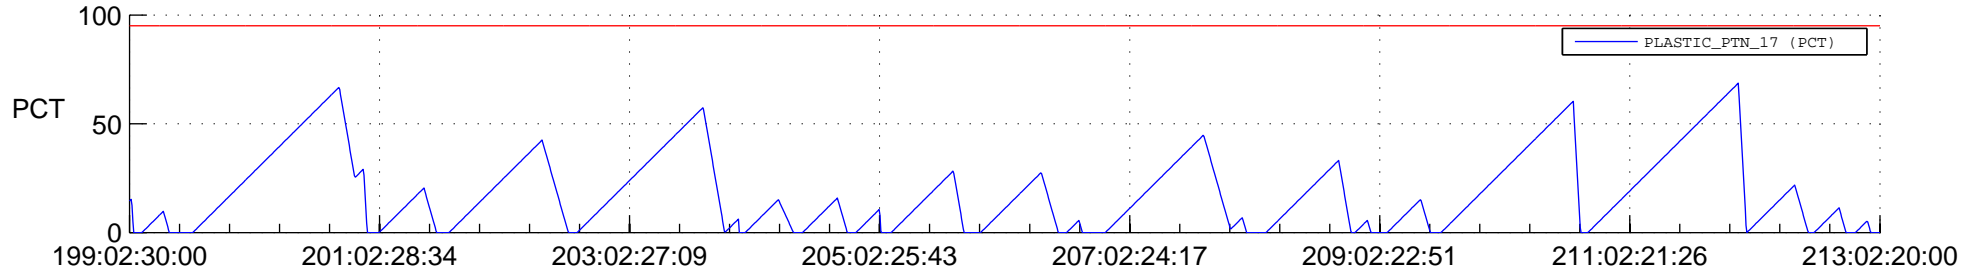

STEREO AHEAD SSR PCT Full Prediction

SWAVES_Percent_Full_Prediction

IMPACT_Percent_Full_Prediction

PLASTIC_Percent_Full_Prediction

Spacecraft_DownLink_Rate

Ground Time (2016:199:02:30:00.000 -2016:213:02:20:00.000)