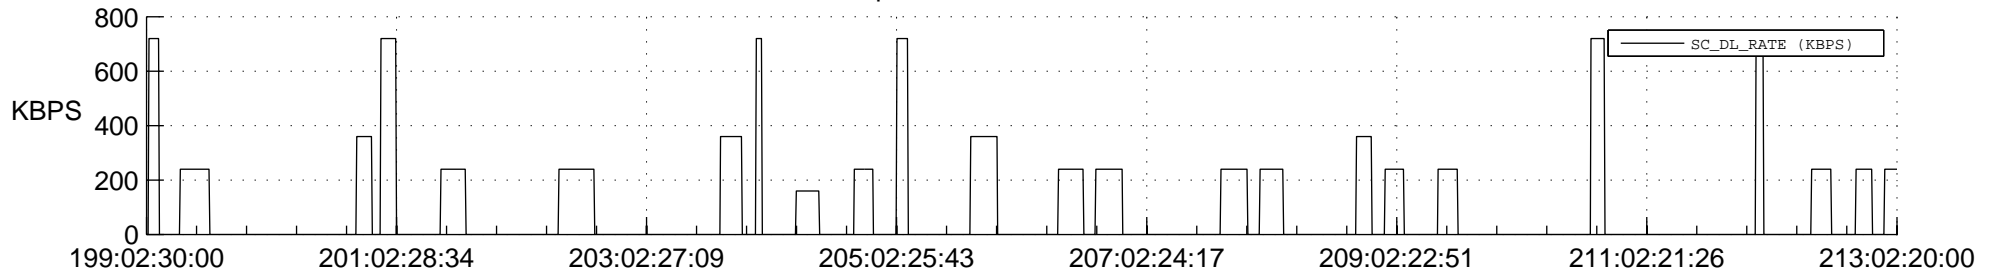

STEREO AHEAD SSR PCT Full Prediction

SWAVES_Percent_Full_Prediction

IMPACT_Percent_Full_Prediction

PLASTIC_Percent_Full_Prediction

Spacecraft_DownLink_Rate

Ground Time (2016:199:02:30:00.000 -2016:213:02:20:00.000)