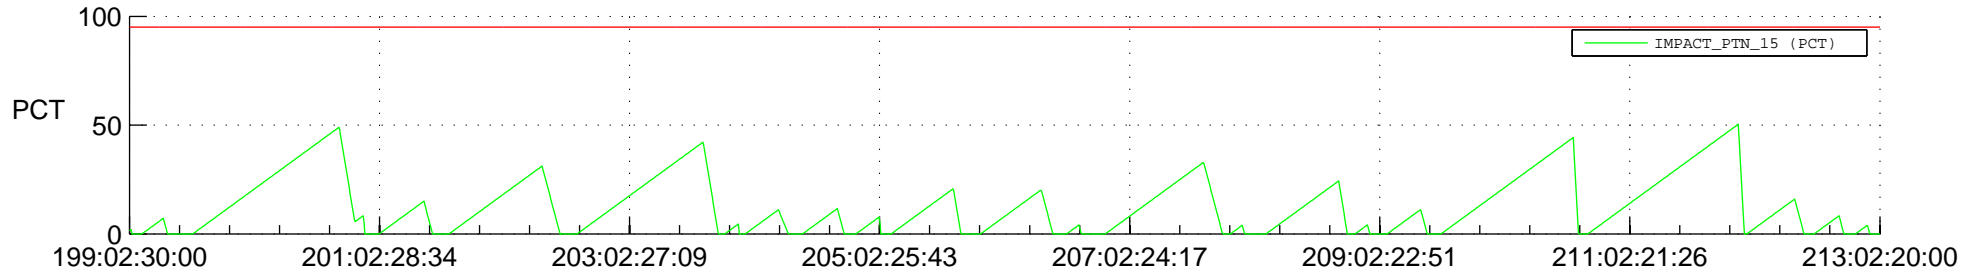

STEREO AHEAD SSR PCT Full Prediction

SWAVES_Percent_Full_Prediction

IMPACT_Percent_Full_Prediction

PLASTIC_Percent_Full_Prediction

Spacecraft_DownLink_Rate

Ground Time (2016:199:02:30:00.000 -2016:213:02:20:00.000)