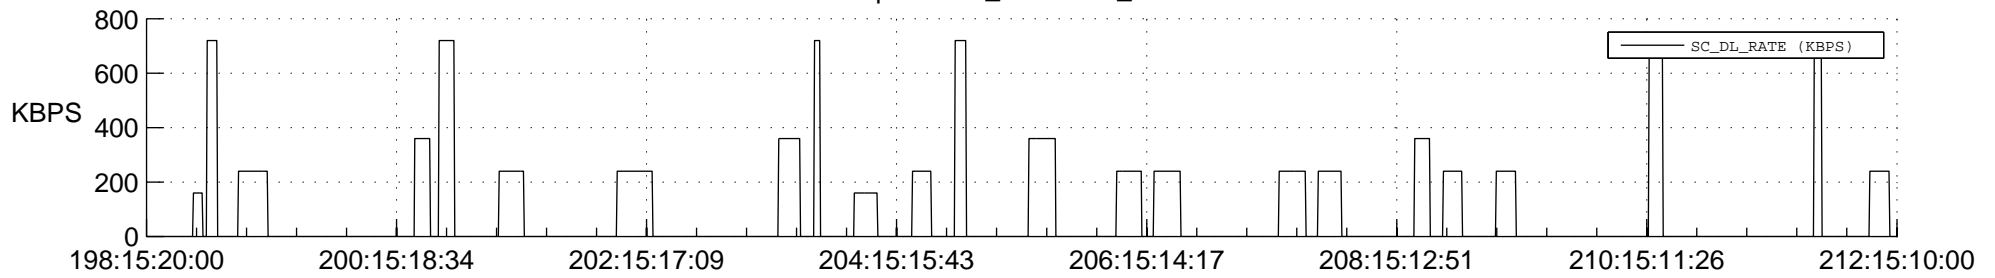

## Spacecraft\_DownLink\_Rate

Ground Time (2016:198:15:20:00.000 -2016:212:15:10:00.000)