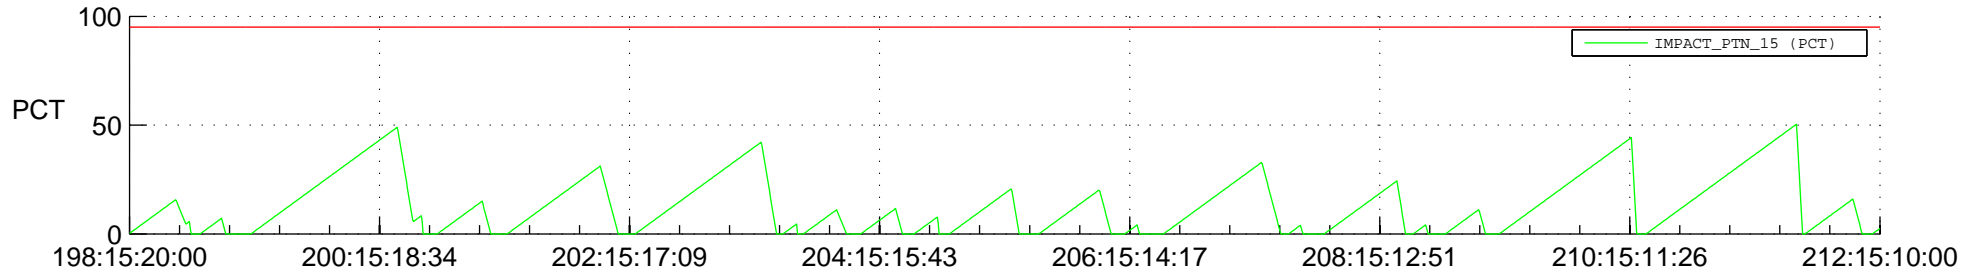

IMPACT_Percent_Full_Prediction