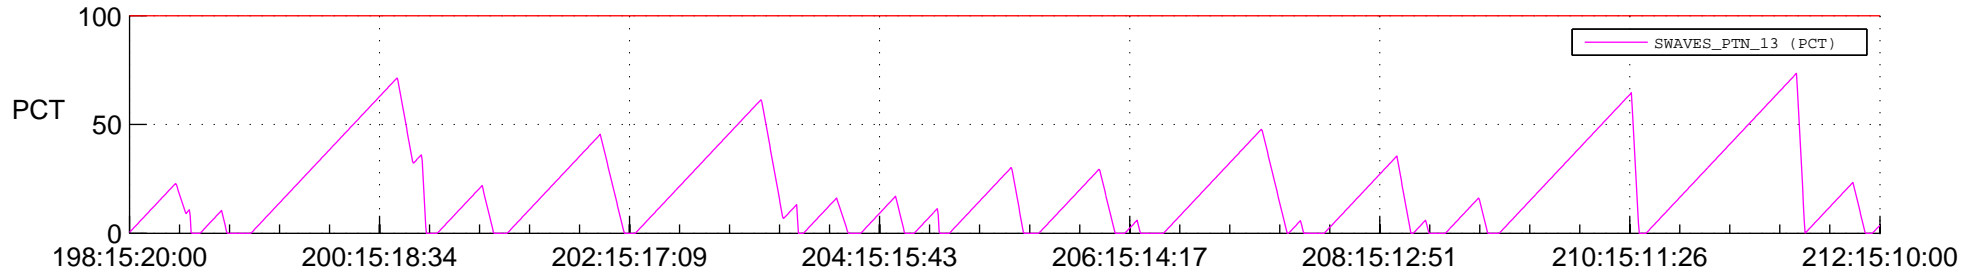

## SWAVES\_Percent\_Full\_Prediction

## Spacecraft\_DownLink\_Rate

Ground Time (2016:198:15:20:00.000 -2016:212:15:10:00.000)