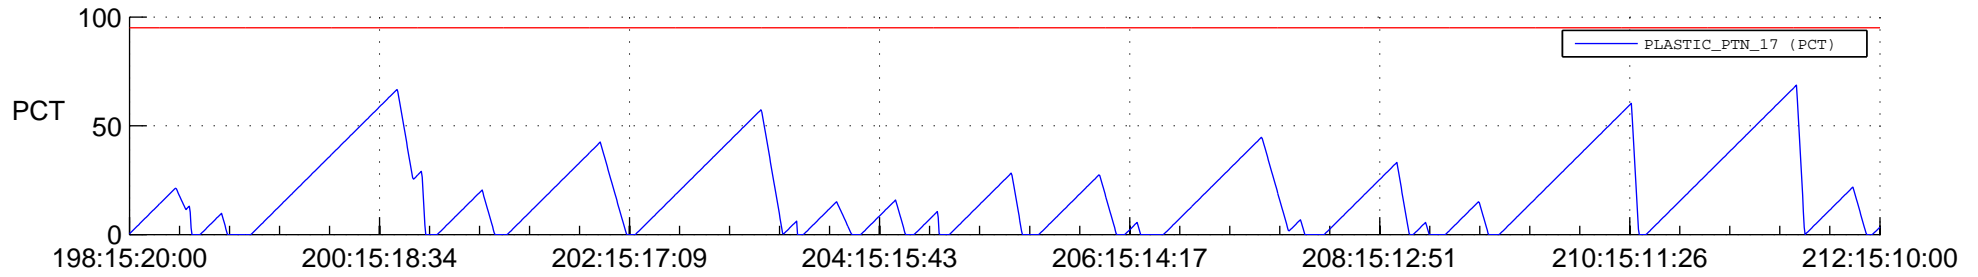

# STEREO AHEAD SSR PCT Full Prediction

## SWAVES\_Percent\_Full\_Prediction

## Spacecraft\_DownLink\_Rate

Ground Time (2016:198:15:20:00.000 -2016:212:15:10:00.000)