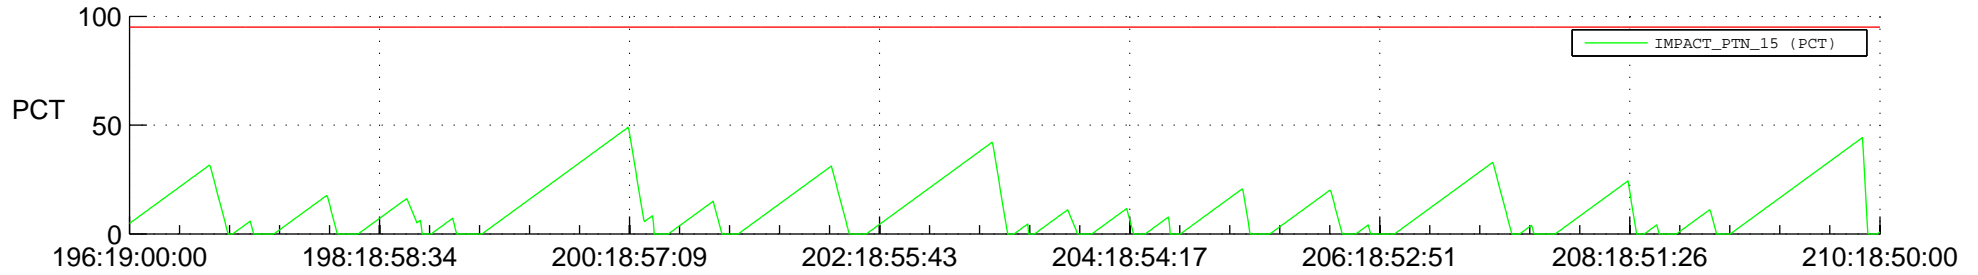

STEREO AHEAD SSR PCT Full Prediction

SWAVES_Percent_Full_Prediction

IMPACT_Percent_Full_Prediction

PLASTIC_Percent_Full_Prediction

Spacecraft_DownLink_Rate

Ground Time (2016:196:19:00:00.000 -2016:210:18:50:00.000)