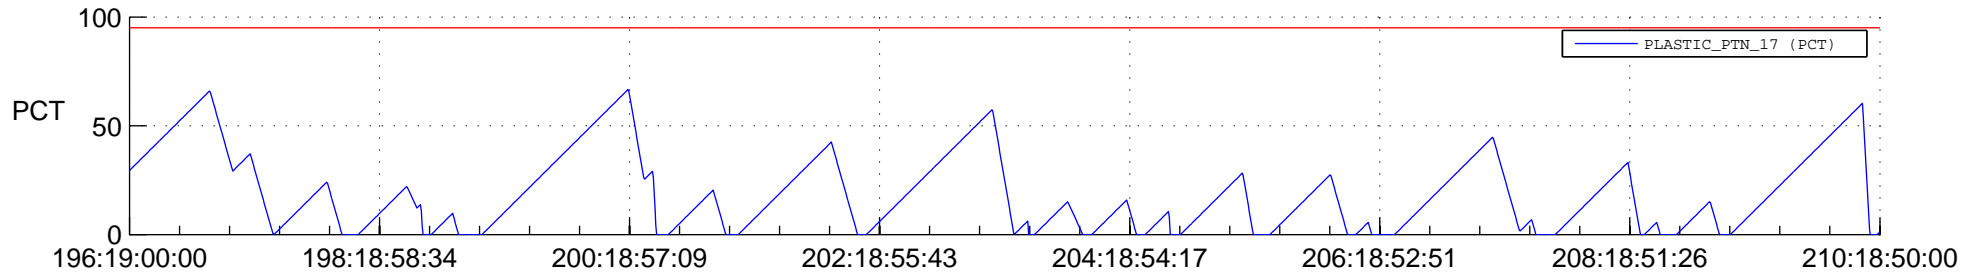

STEREO AHEAD SSR PCT Full Prediction

SWAVES_Percent_Full_Prediction

IMPACT_Percent_Full_Prediction

PLASTIC_Percent_Full_Prediction

Spacecraft_DownLink_Rate

Ground Time (2016:196:19:00:00.000 -2016:210:18:50:00.000)