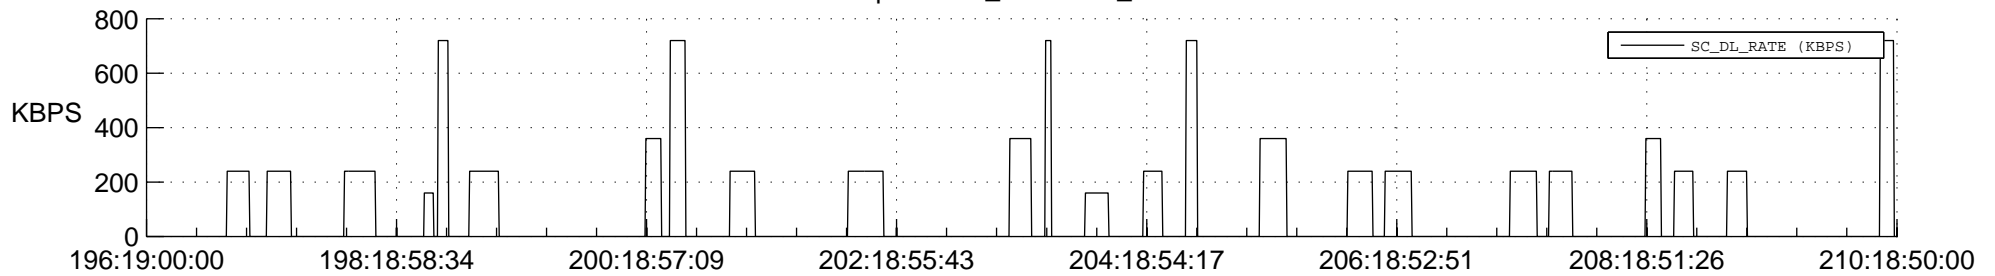

STEREO AHEAD SSR PCT Full Prediction

SWAVES_Percent_Full_Prediction

IMPACT_Percent_Full_Prediction

PLASTIC_Percent_Full_Prediction

Spacecraft_DownLink_Rate

Ground Time (2016:196:19:00:00.000 -2016:210:18:50:00.000)