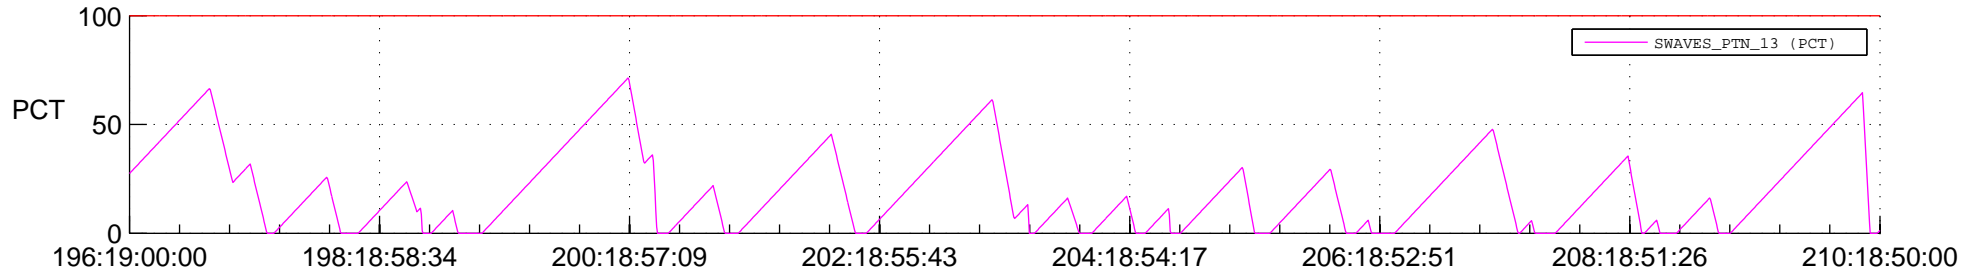

STEREO AHEAD SSR PCT Full Prediction

SWAVES_Percent_Full_Prediction

IMPACT_Percent_Full_Prediction

PLASTIC_Percent_Full_Prediction

Spacecraft_DownLink_Rate

Ground Time (2016:196:19:00:00.000 -2016:210:18:50:00.000)