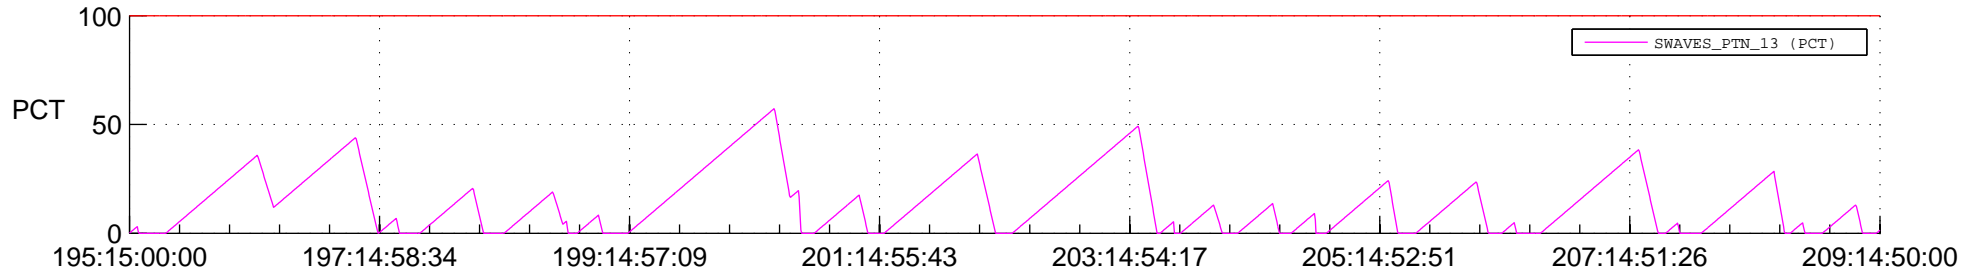

STEREO AHEAD SSR PCT Full Prediction

SWAVES_Percent_Full_Prediction

IMPACT_Percent_Full_Prediction

PLASTIC_Percent_Full_Prediction

Spacecraft_DownLink_Rate

Ground Time (2016:195:15:00:00.000 -2016:209:14:50:00.000)