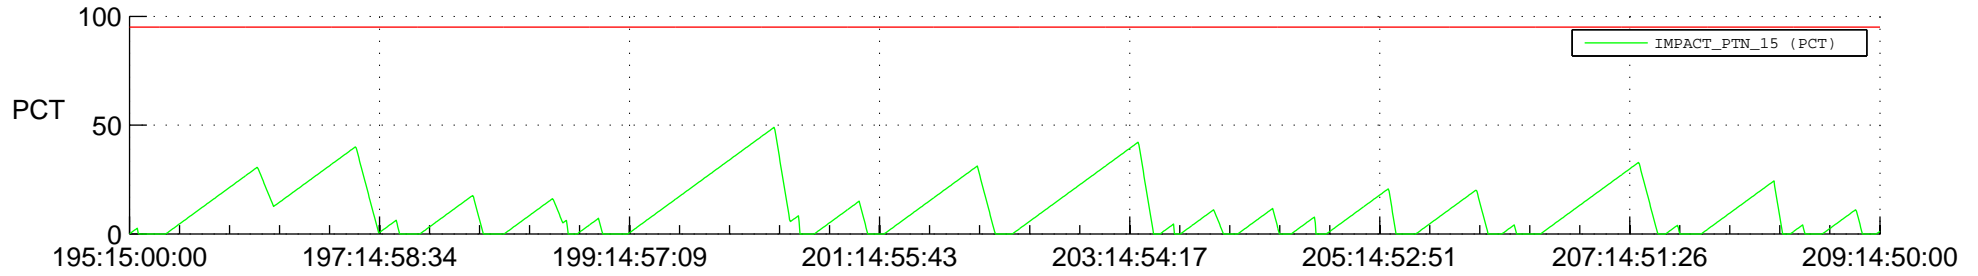

STEREO AHEAD SSR PCT Full Prediction

SWAVES_Percent_Full_Prediction

IMPACT_Percent_Full_Prediction

PLASTIC_Percent_Full_Prediction

Spacecraft_DownLink_Rate

Ground Time (2016:195:15:00:00.000 -2016:209:14:50:00.000)