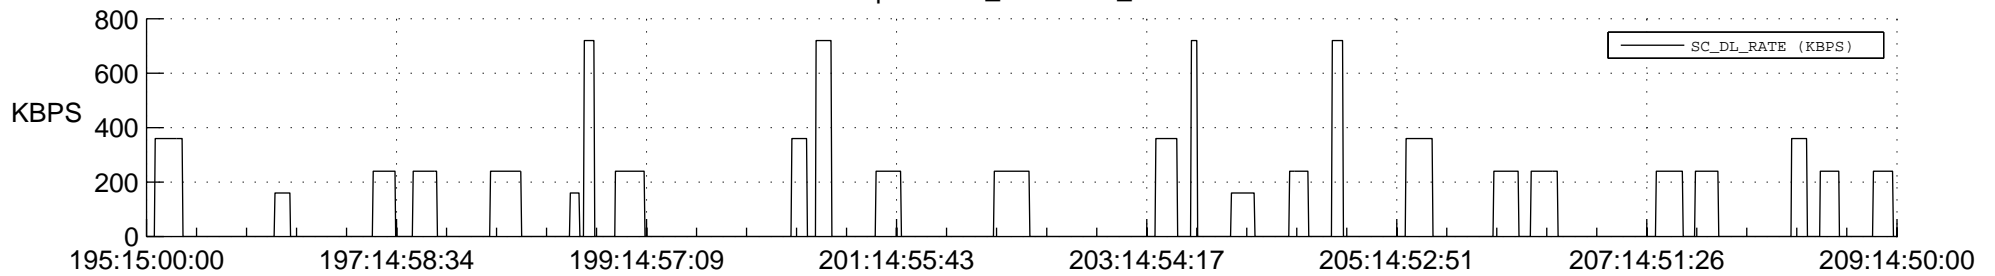

STEREO AHEAD SSR PCT Full Prediction

SWAVES_Percent_Full_Prediction

IMPACT_Percent_Full_Prediction

PLASTIC_Percent_Full_Prediction

Spacecraft_DownLink_Rate

Ground Time (2016:195:15:00:00.000 -2016:209:14:50:00.000)