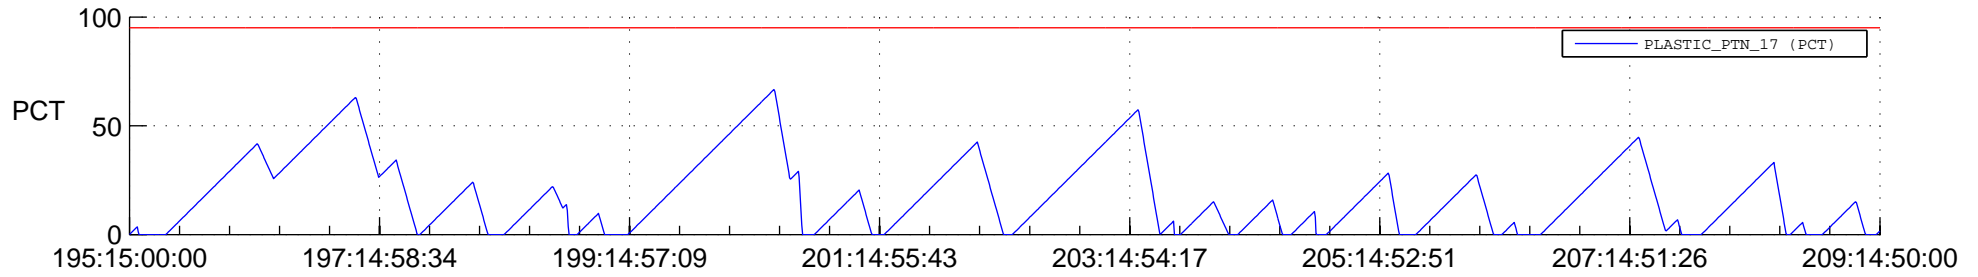

STEREO AHEAD SSR PCT Full Prediction

SWAVES_Percent_Full_Prediction

IMPACT_Percent_Full_Prediction

PLASTIC_Percent_Full_Prediction

Spacecraft_DownLink_Rate

Ground Time (2016:195:15:00:00.000 -2016:209:14:50:00.000)