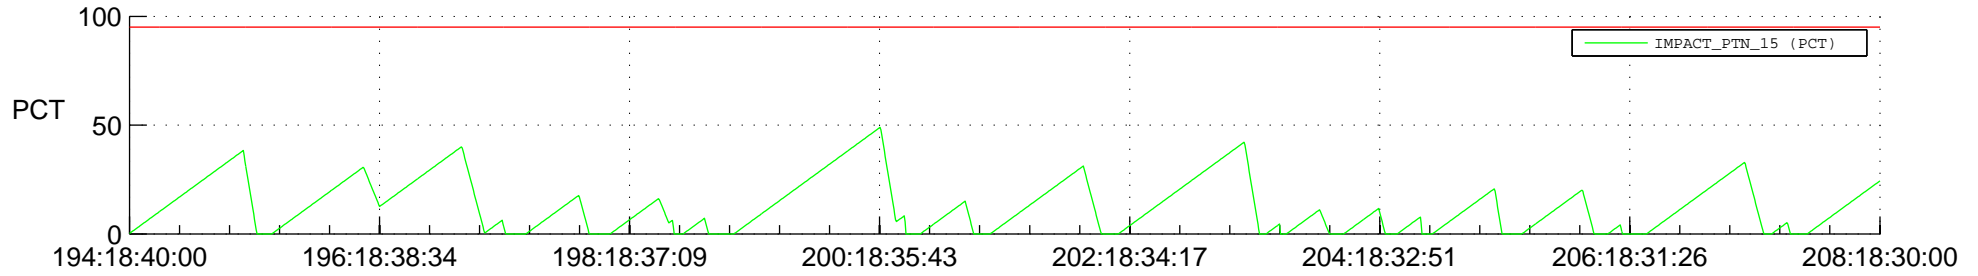

STEREO AHEAD SSR PCT Full Prediction

SWAVES_Percent_Full_Prediction

IMPACT_Percent_Full_Prediction

PLASTIC_Percent_Full_Prediction

Spacecraft_DownLink_Rate

Ground Time (2016:194:18:40:00.000 -2016:208:18:30:00.000)