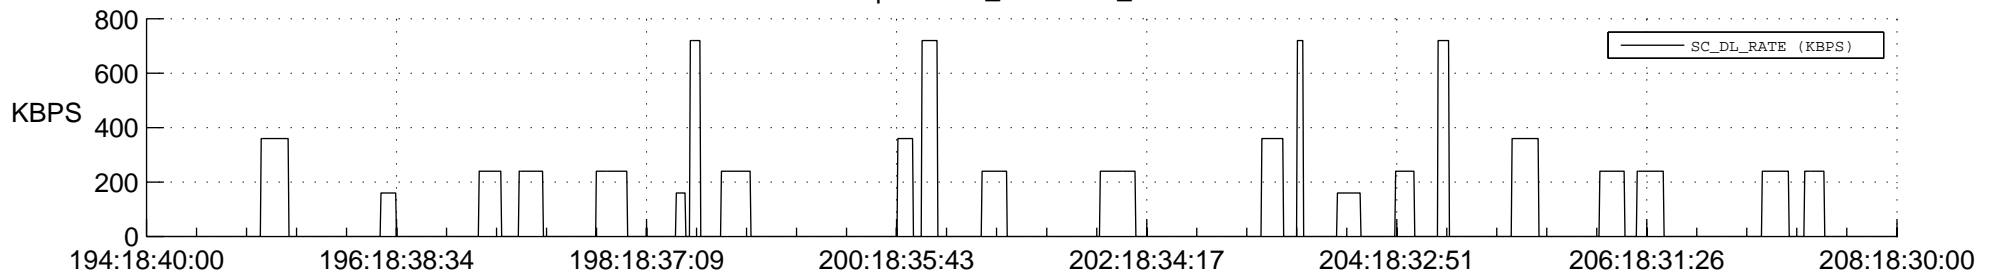

STEREO AHEAD SSR PCT Full Prediction

SWAVES_Percent_Full_Prediction

IMPACT_Percent_Full_Prediction

PLASTIC_Percent_Full_Prediction

Spacecraft_DownLink_Rate

Ground Time (2016:194:18:40:00.000 -2016:208:18:30:00.000)