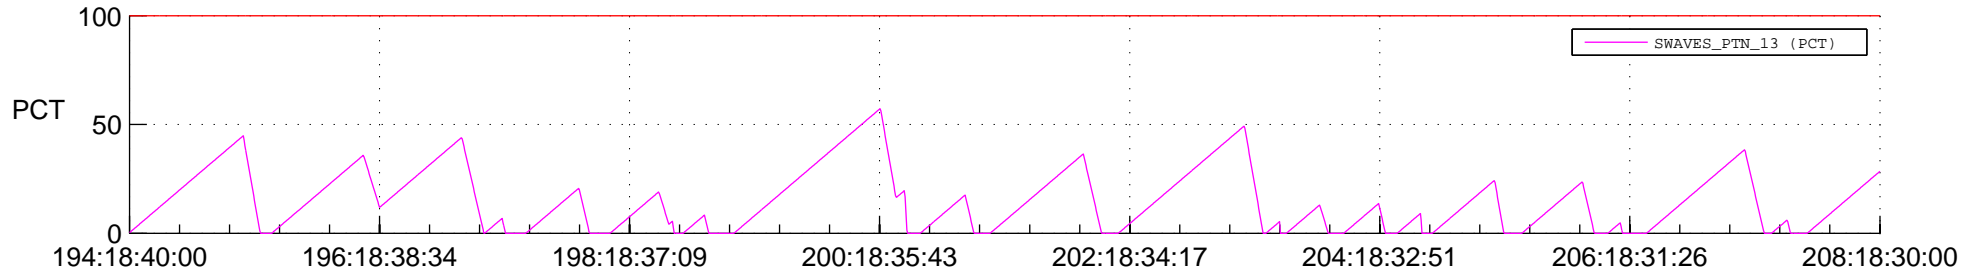

STEREO AHEAD SSR PCT Full Prediction

SWAVES_Percent_Full_Prediction

IMPACT_Percent_Full_Prediction

PLASTIC_Percent_Full_Prediction

Spacecraft_DownLink_Rate

Ground Time (2016:194:18:40:00.000 -2016:208:18:30:00.000)