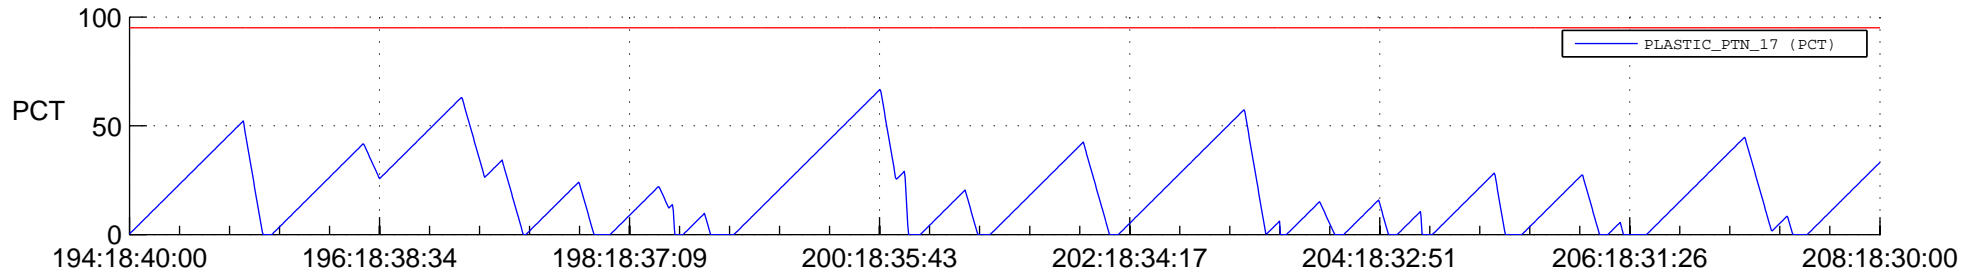

STEREO AHEAD SSR PCT Full Prediction

SWAVES_Percent_Full_Prediction

IMPACT_Percent_Full_Prediction

PLASTIC_Percent_Full_Prediction

Spacecraft_DownLink_Rate

Ground Time (2016:194:18:40:00.000 -2016:208:18:30:00.000)