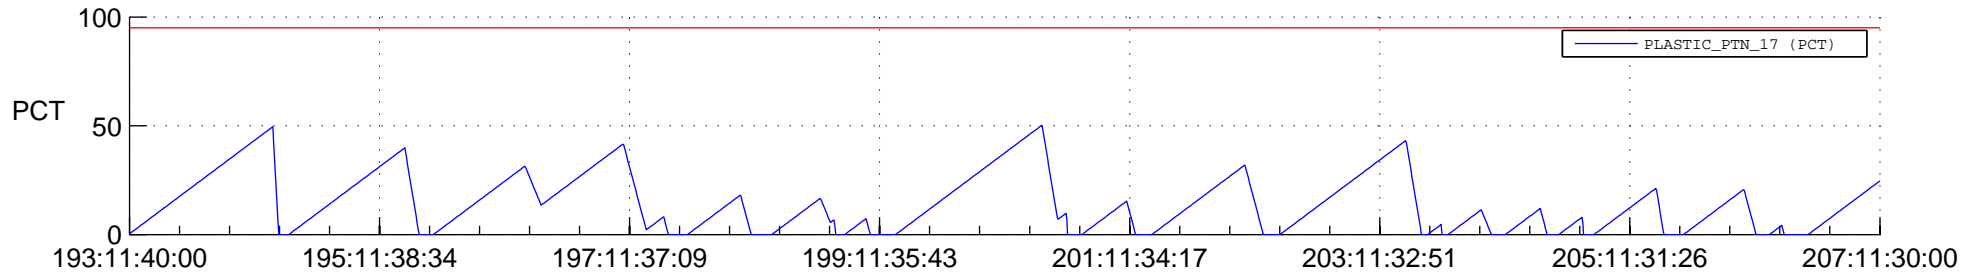

PLASTIC_Percent_Full_Prediction