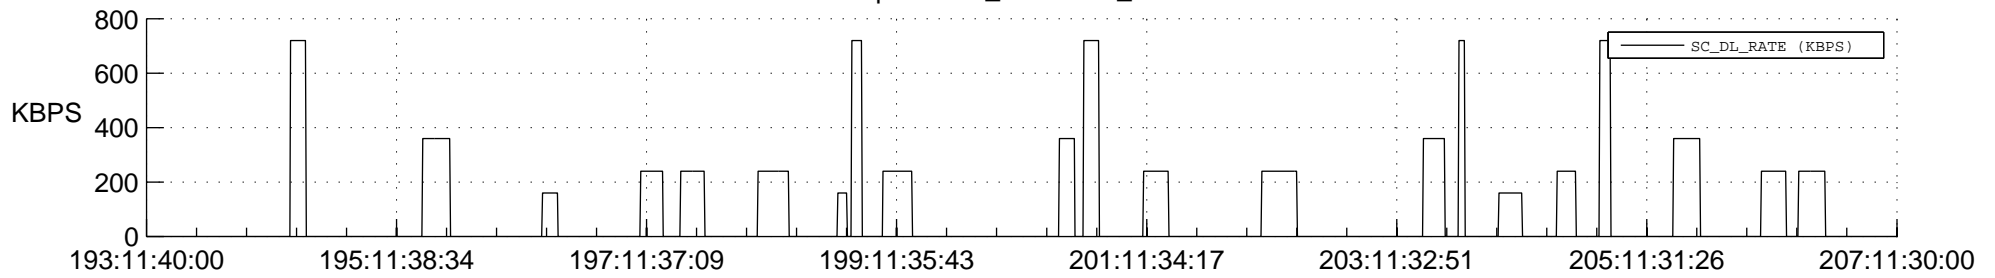

## Spacecraft\_DownLink\_Rate

Ground Time (2016:193:11:40:00.000 -2016:207:11:30:00.000)