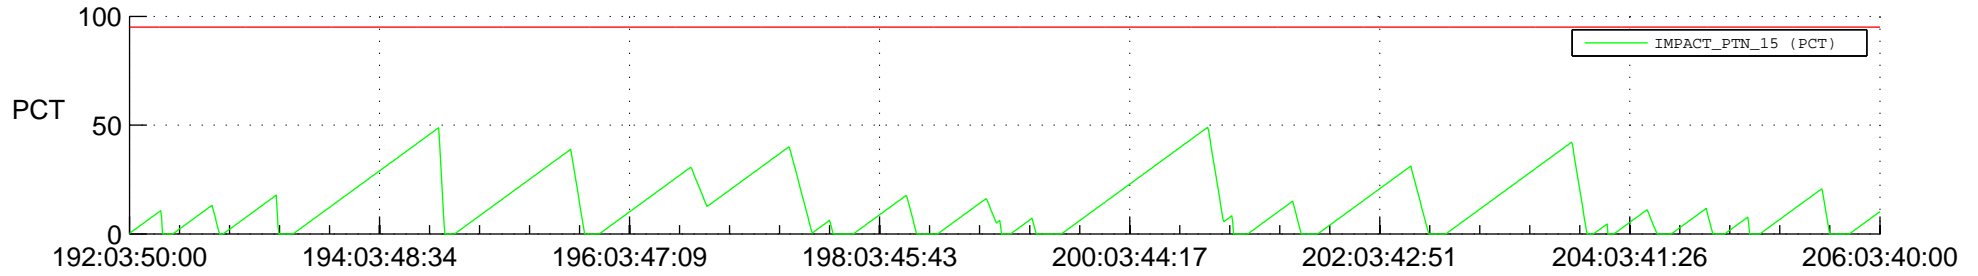

IMPACT_Percent_Full_Prediction