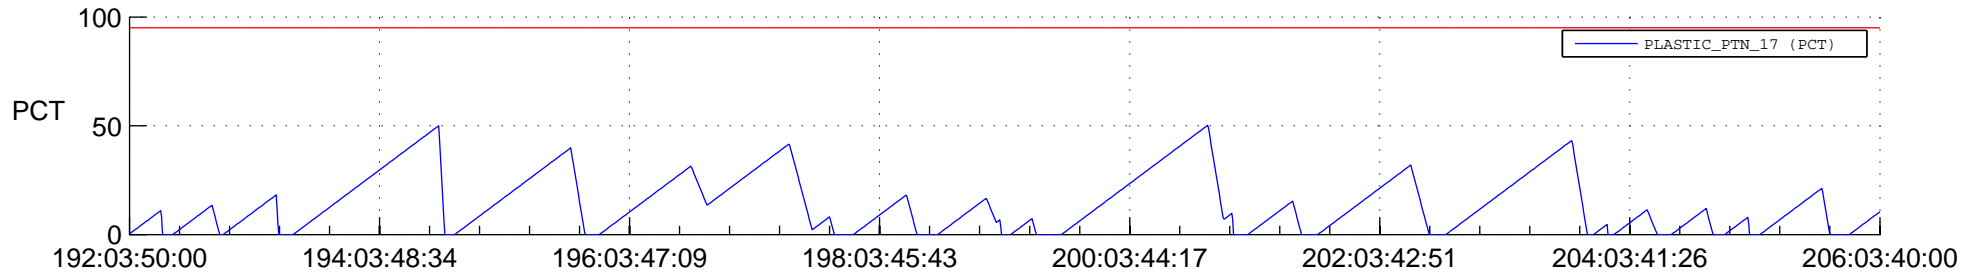

PLASTIC_Percent_Full_Prediction