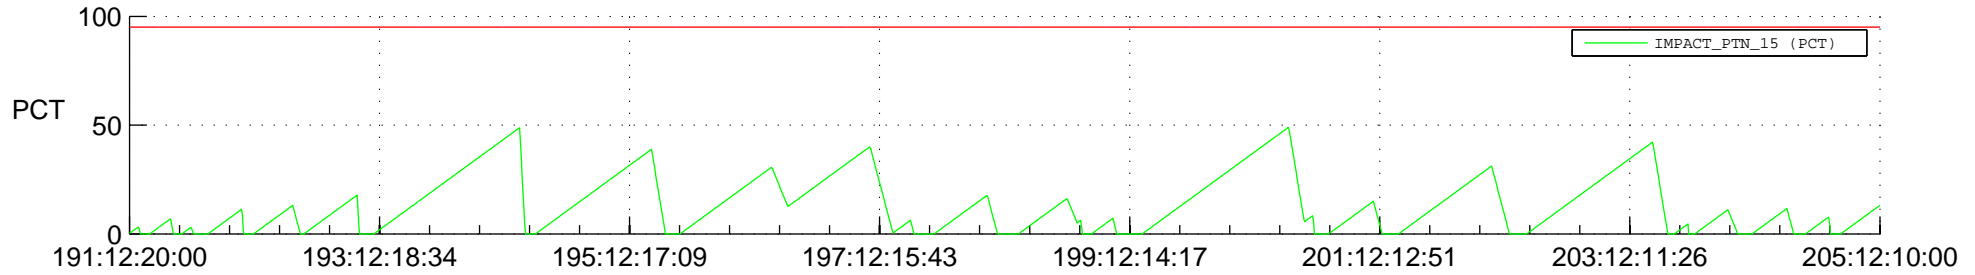

STEREO AHEAD SSR PCT Full Prediction

SWAVES_Percent_Full_Prediction

IMPACT_Percent_Full_Prediction

PLASTIC_Percent_Full_Prediction

Spacecraft_DownLink_Rate