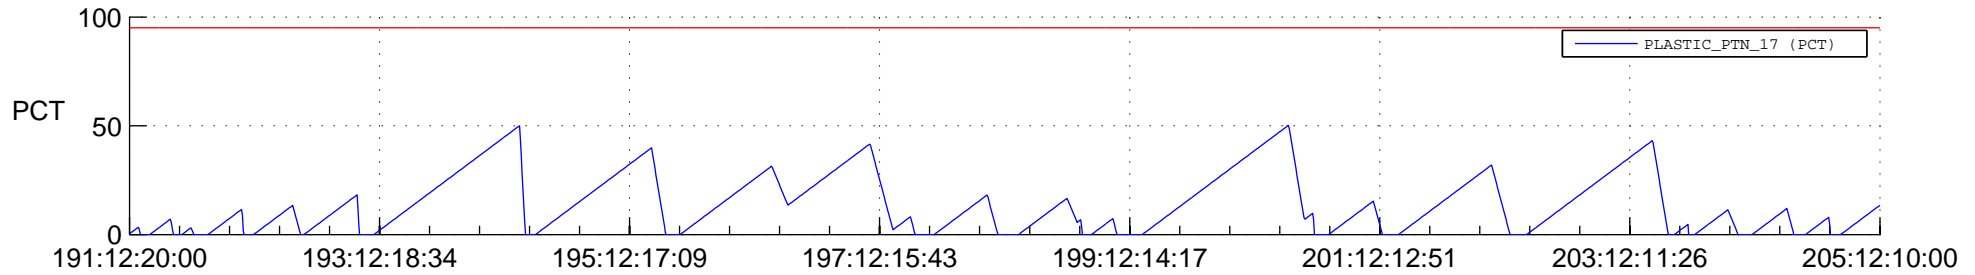

STEREO AHEAD SSR PCT Full Prediction

SWAVES_Percent_Full_Prediction

IMPACT_Percent_Full_Prediction

PLASTIC_Percent_Full_Prediction

Spacecraft_DownLink_Rate