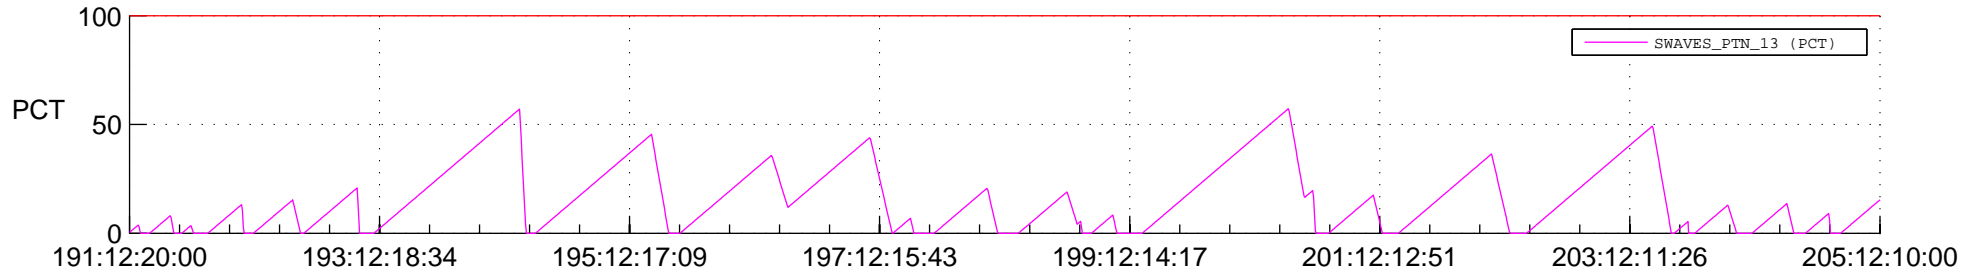

STEREO AHEAD SSR PCT Full Prediction

SWAVES_Percent_Full_Prediction

IMPACT_Percent_Full_Prediction

PLASTIC_Percent_Full_Prediction

Spacecraft_DownLink_Rate