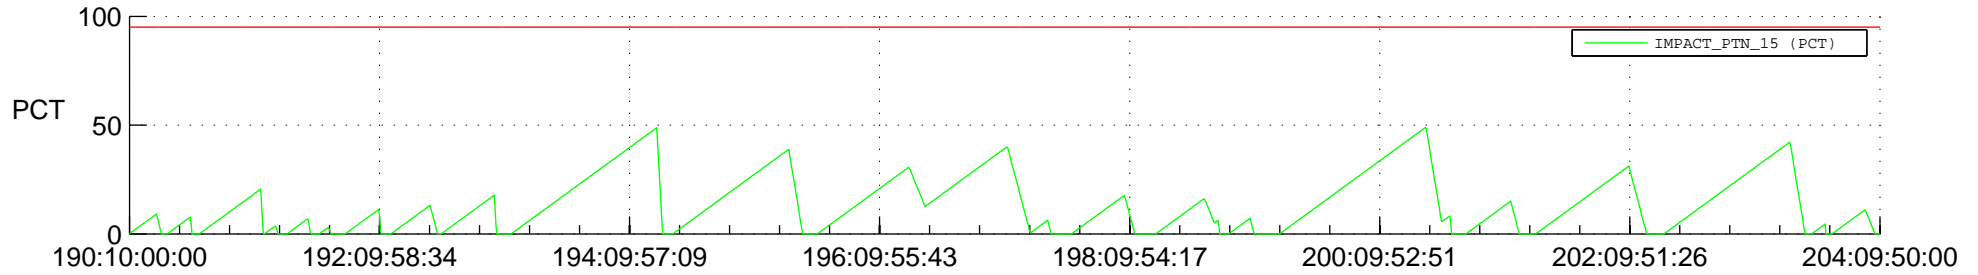

STEREO AHEAD SSR PCT Full Prediction

SWAVES_Percent_Full_Prediction

IMPACT_Percent_Full_Prediction

PLASTIC_Percent_Full_Prediction

Spacecraft_DownLink_Rate

Ground Time (2016:190:10:00:00.000 -2016:204:09:50:00.000)