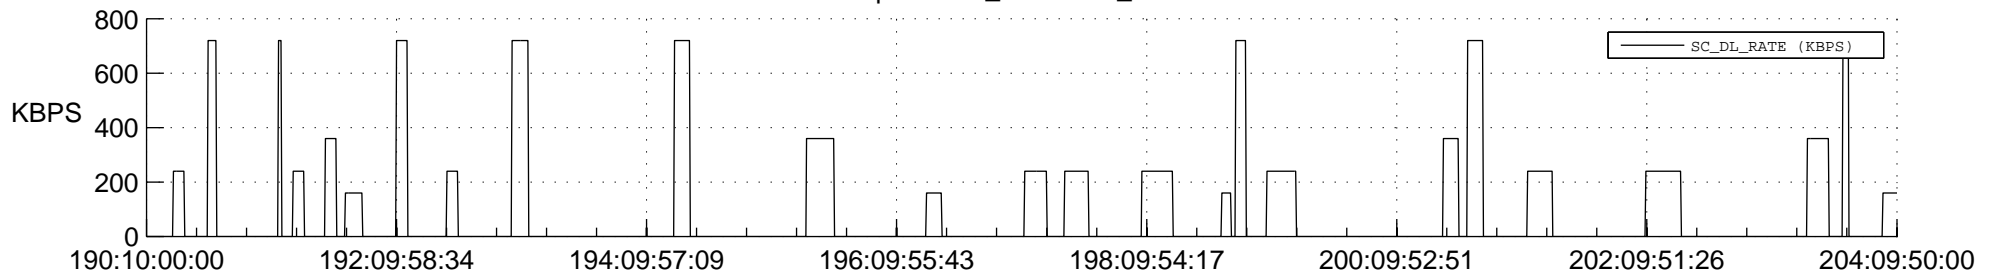

STEREO AHEAD SSR PCT Full Prediction

SWAVES_Percent_Full_Prediction

IMPACT_Percent_Full_Prediction

PLASTIC_Percent_Full_Prediction

Spacecraft_DownLink_Rate

Ground Time (2016:190:10:00:00.000 -2016:204:09:50:00.000)