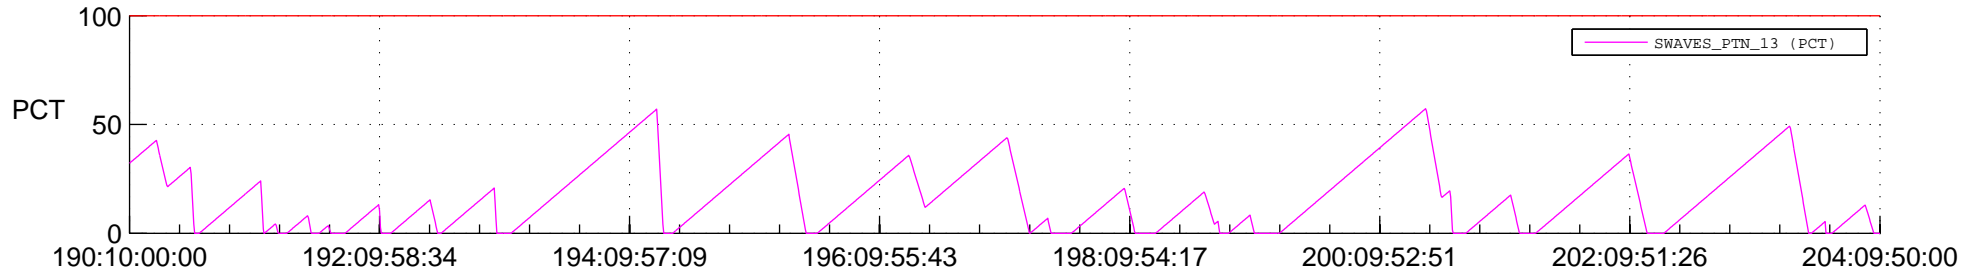

STEREO AHEAD SSR PCT Full Prediction

SWAVES_Percent_Full_Prediction

IMPACT_Percent_Full_Prediction

PLASTIC_Percent_Full_Prediction

Spacecraft_DownLink_Rate

Ground Time (2016:190:10:00:00.000 -2016:204:09:50:00.000)