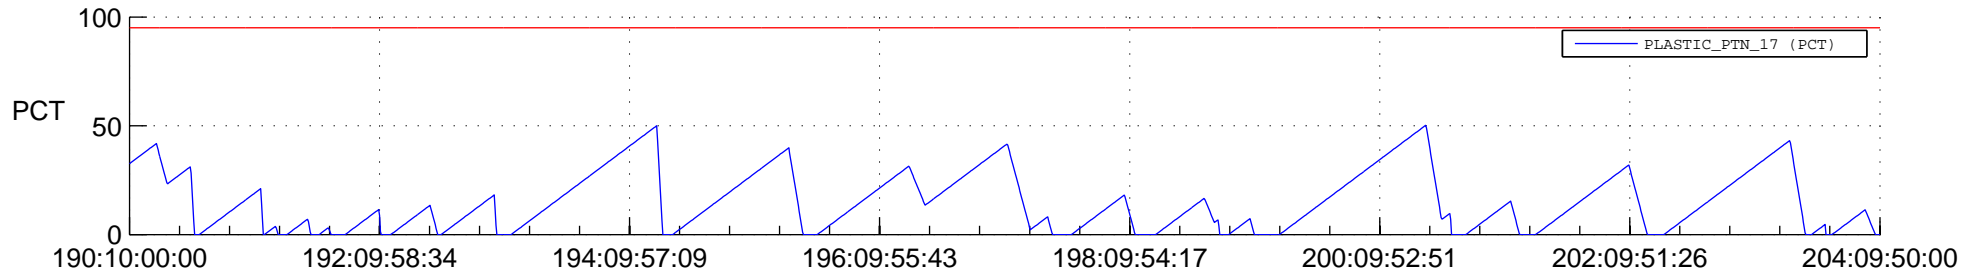

STEREO AHEAD SSR PCT Full Prediction

SWAVES_Percent_Full_Prediction

IMPACT_Percent_Full_Prediction

PLASTIC_Percent_Full_Prediction

Spacecraft_DownLink_Rate

Ground Time (2016:190:10:00:00.000 -2016:204:09:50:00.000)