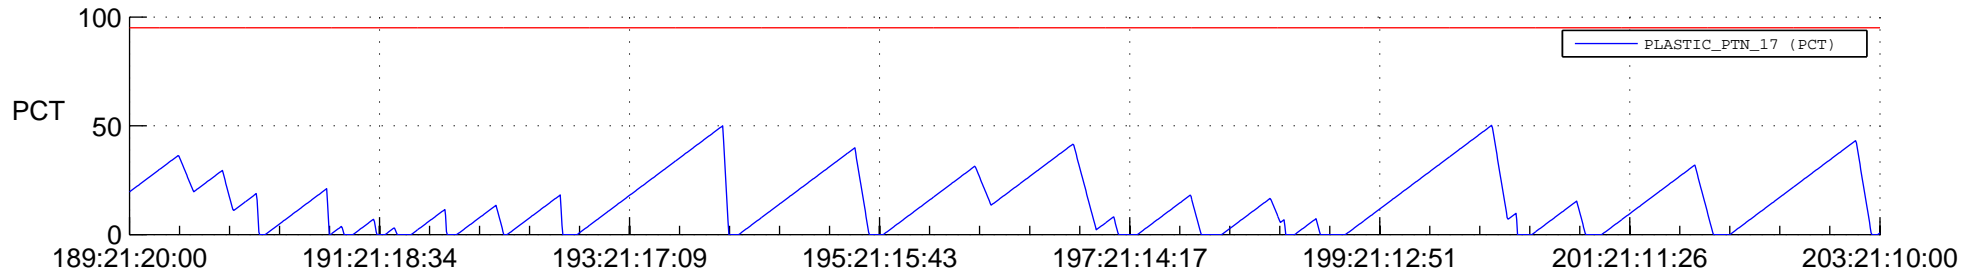

PLASTIC_Percent_Full_Prediction