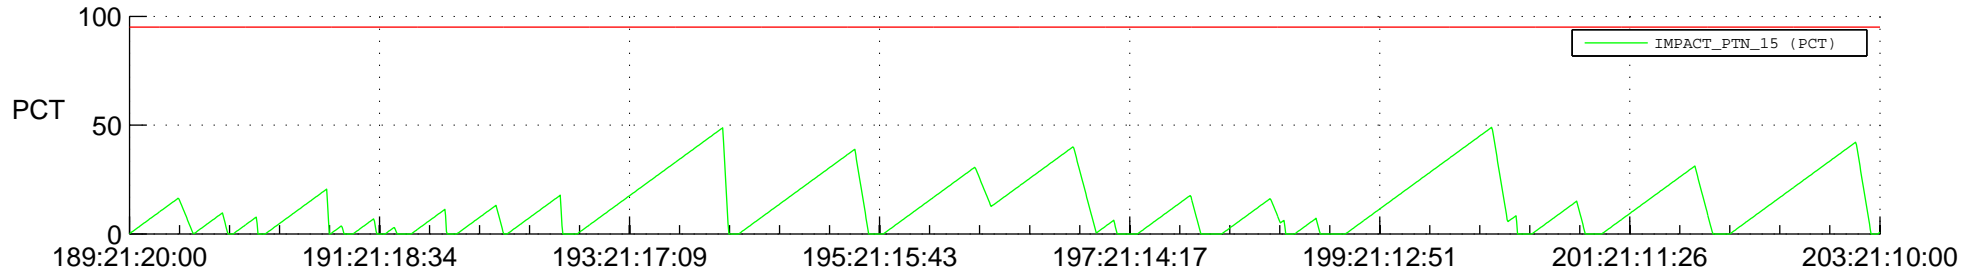

IMPACT_Percent_Full_Prediction