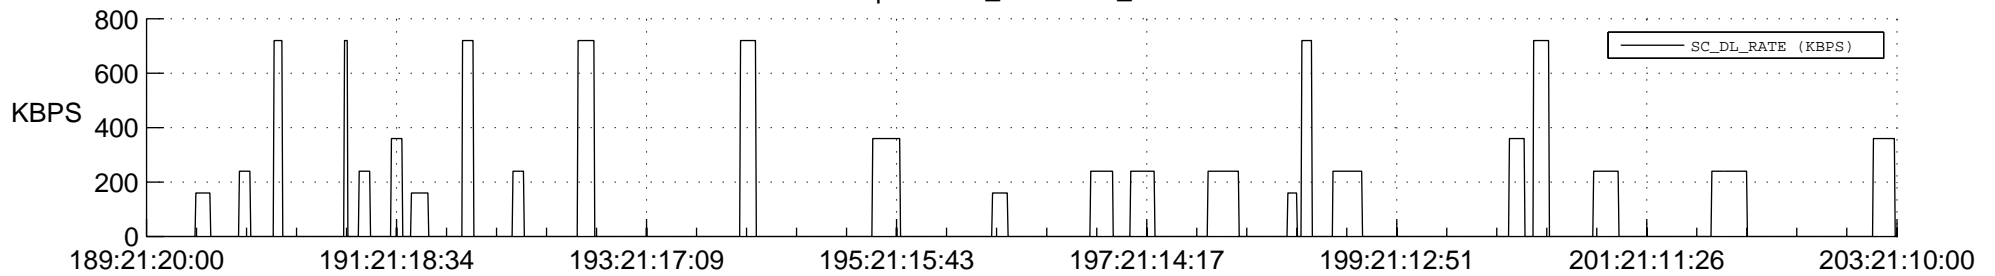

## Spacecraft\_DownLink\_Rate

Ground Time (2016:189:21:20:00.000 -2016:203:21:10:00.000)