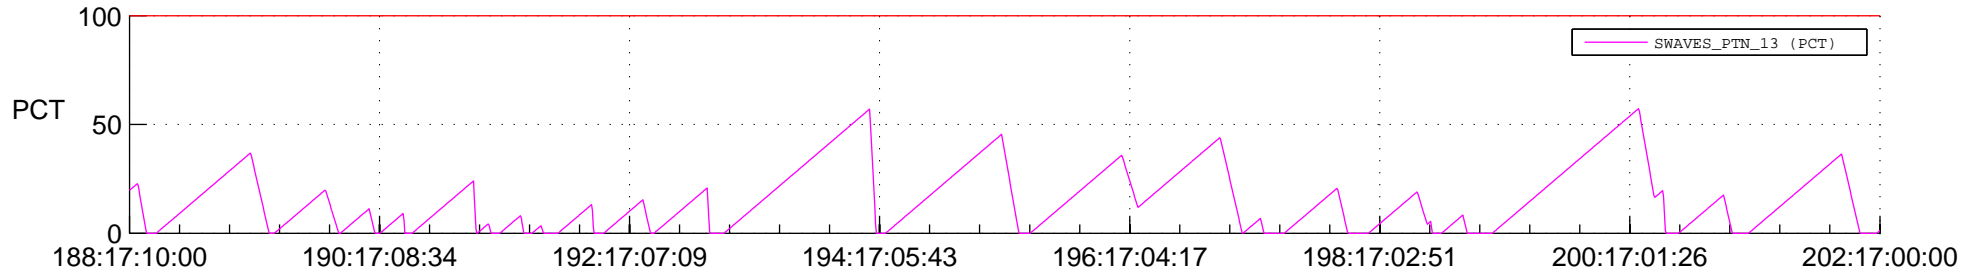

STEREO AHEAD SSR PCT Full Prediction

SWAVES_Percent_Full_Prediction

IMPACT_Percent_Full_Prediction

PLASTIC_Percent_Full_Prediction

Spacecraft_DownLink_Rate