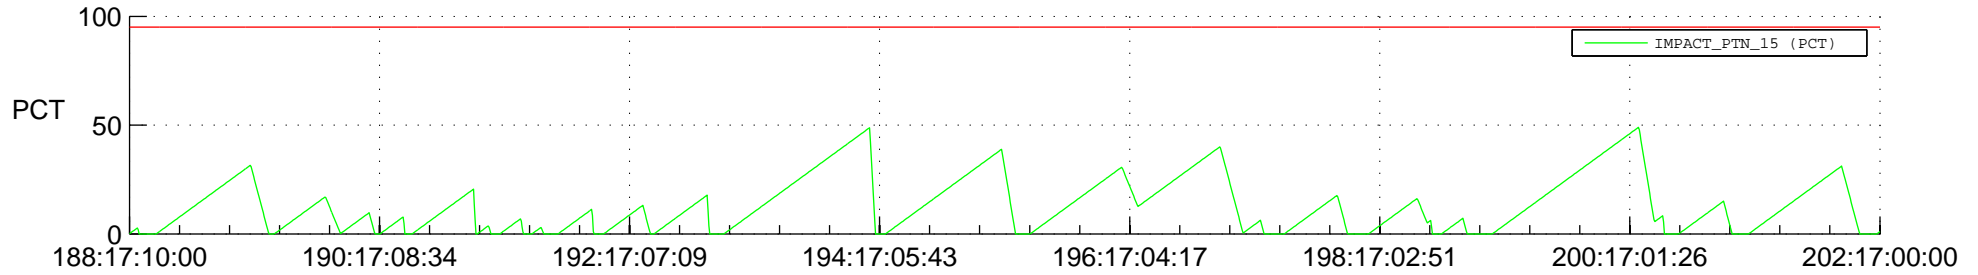

STEREO AHEAD SSR PCT Full Prediction

SWAVES_Percent_Full_Prediction

IMPACT_Percent_Full_Prediction

PLASTIC_Percent_Full_Prediction

Spacecraft_DownLink_Rate