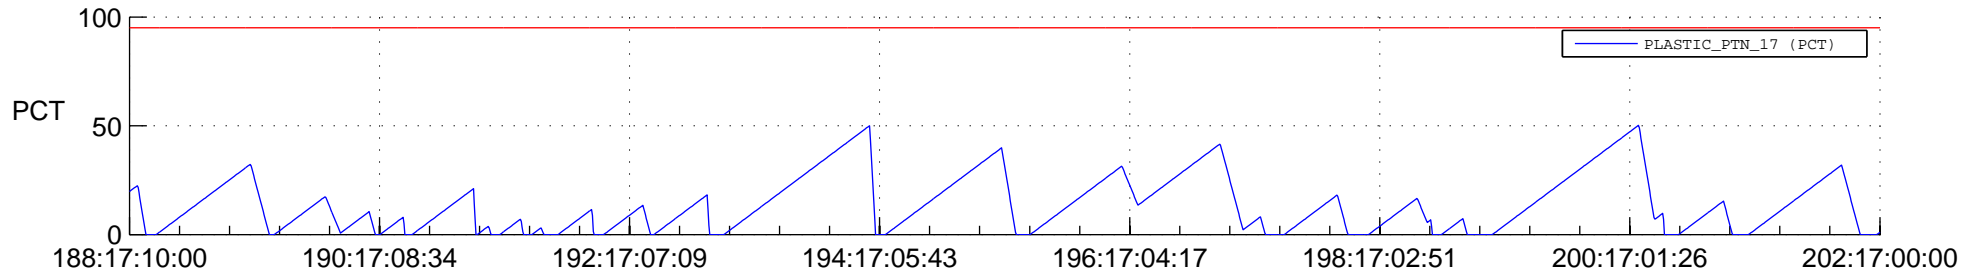

STEREO AHEAD SSR PCT Full Prediction

SWAVES_Percent_Full_Prediction

IMPACT_Percent_Full_Prediction

PLASTIC_Percent_Full_Prediction

Spacecraft_DownLink_Rate