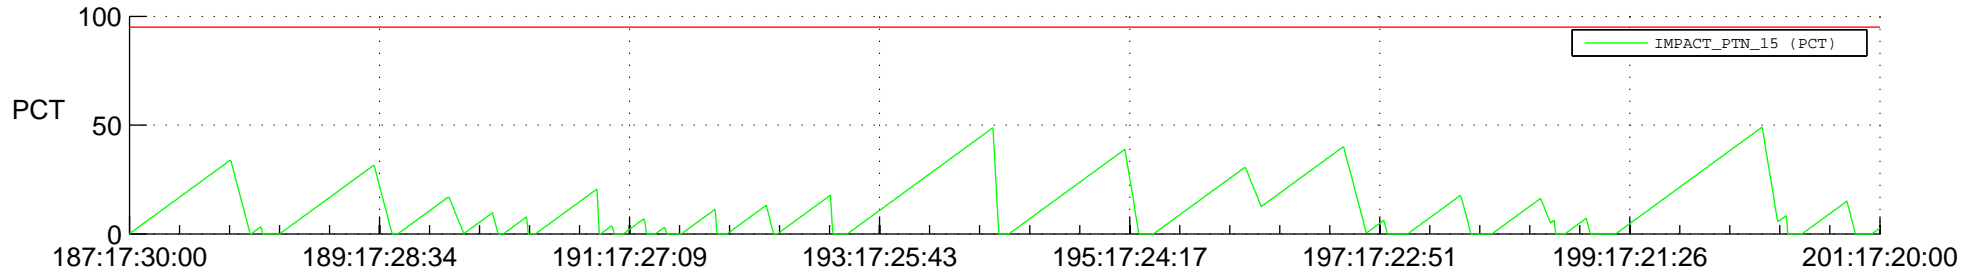

IMPACT_Percent_Full_Prediction