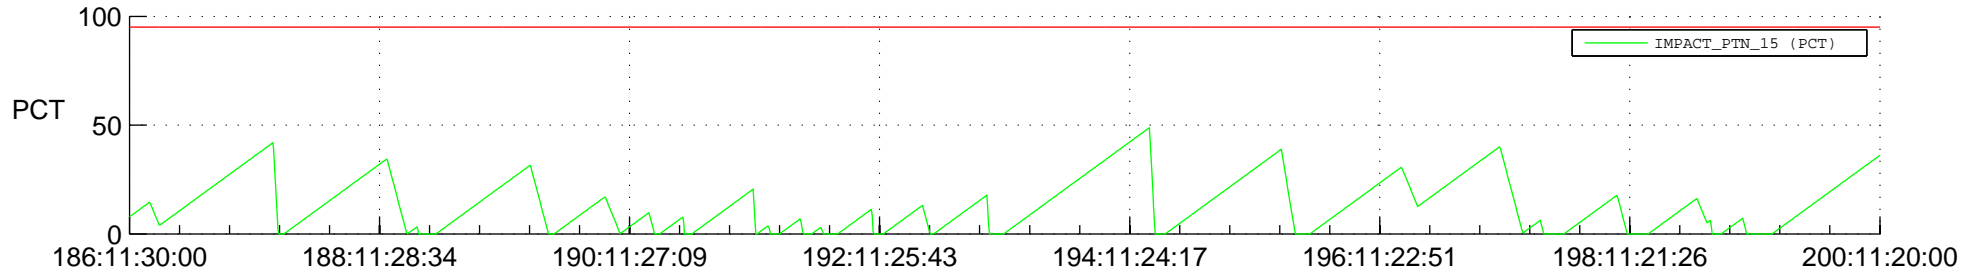

STEREO AHEAD SSR PCT Full Prediction

SWAVES_Percent_Full_Prediction

IMPACT_Percent_Full_Prediction

PLASTIC_Percent_Full_Prediction

Spacecraft_DownLink_Rate