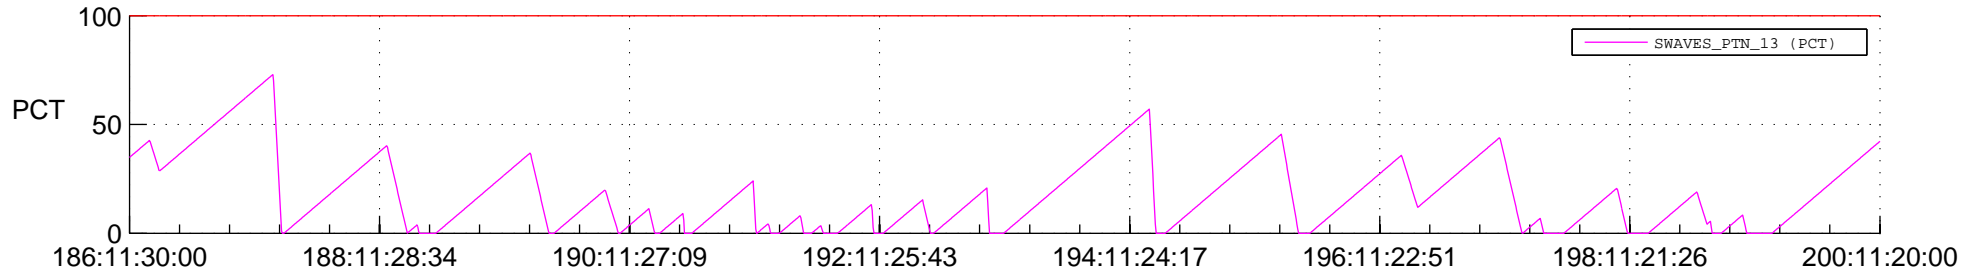

STEREO AHEAD SSR PCT Full Prediction

SWAVES_Percent_Full_Prediction

IMPACT_Percent_Full_Prediction

PLASTIC_Percent_Full_Prediction

Spacecraft_DownLink_Rate