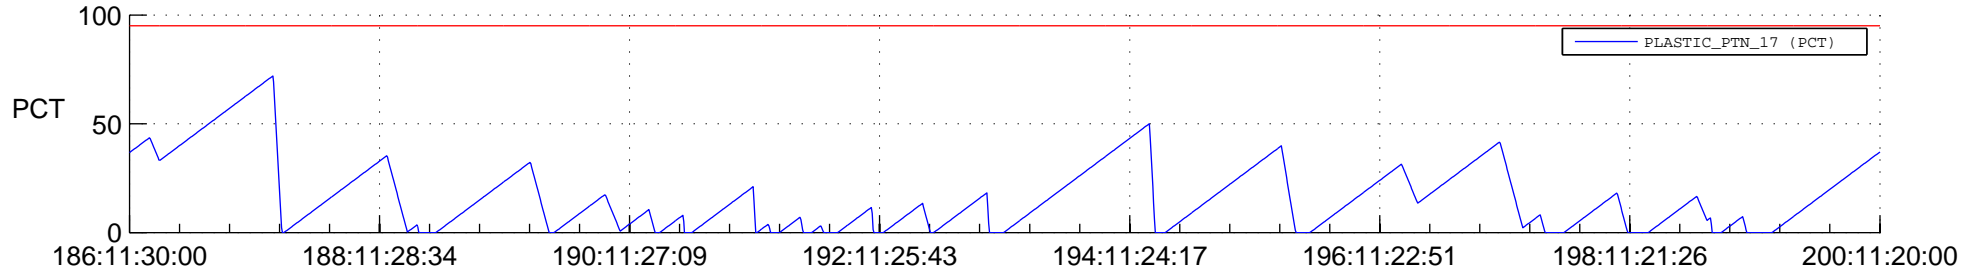

STEREO AHEAD SSR PCT Full Prediction

SWAVES_Percent_Full_Prediction

IMPACT_Percent_Full_Prediction

PLASTIC_Percent_Full_Prediction

Spacecraft_DownLink_Rate