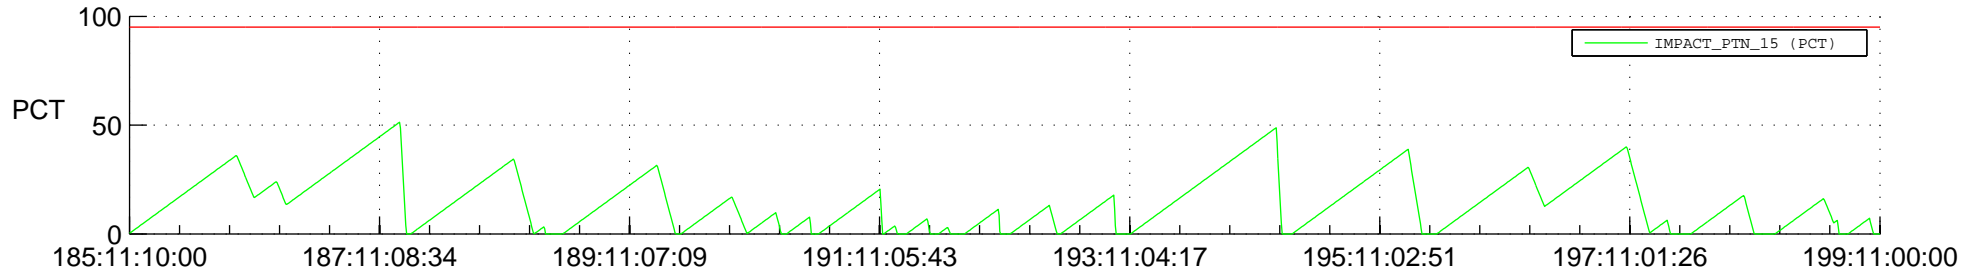

IMPACT_Percent_Full_Prediction