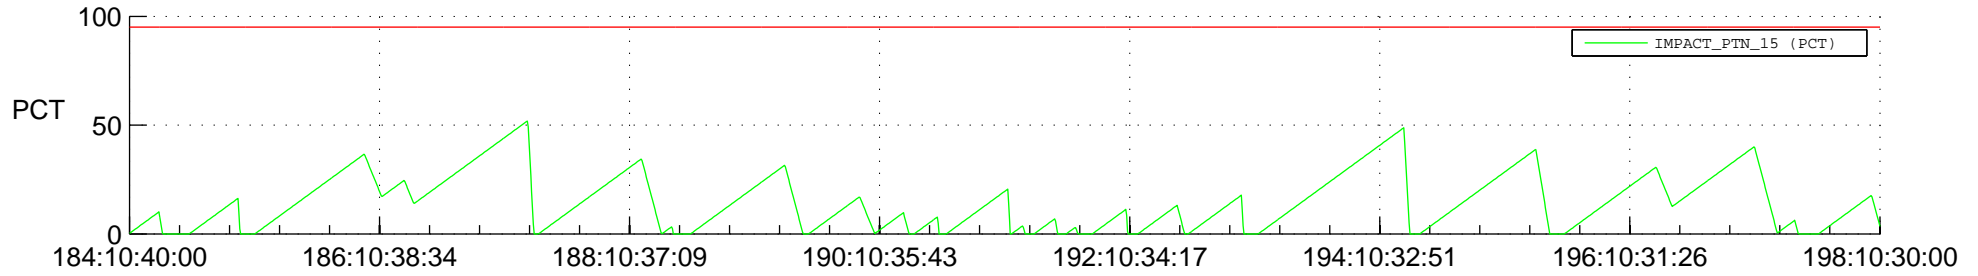

IMPACT_Percent_Full_Prediction