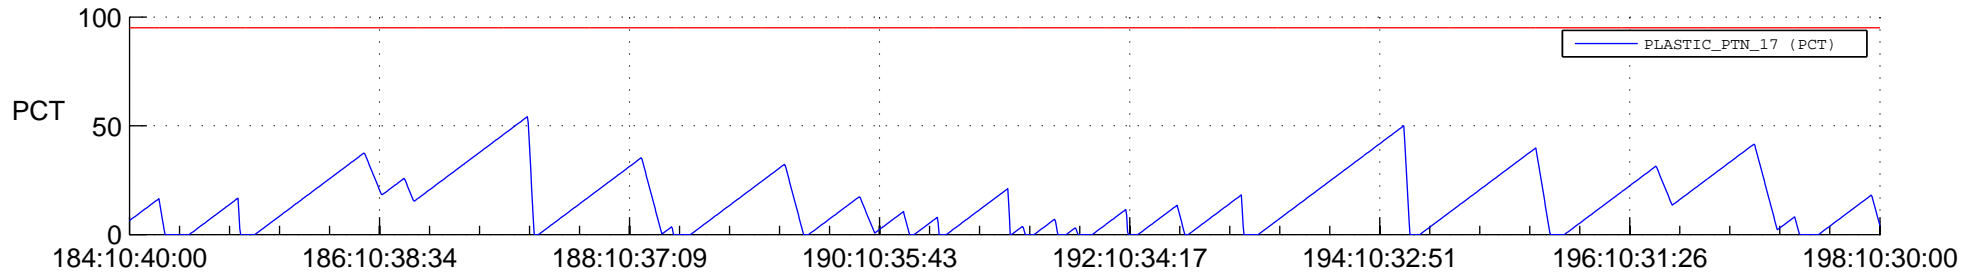

PLASTIC_Percent_Full_Prediction