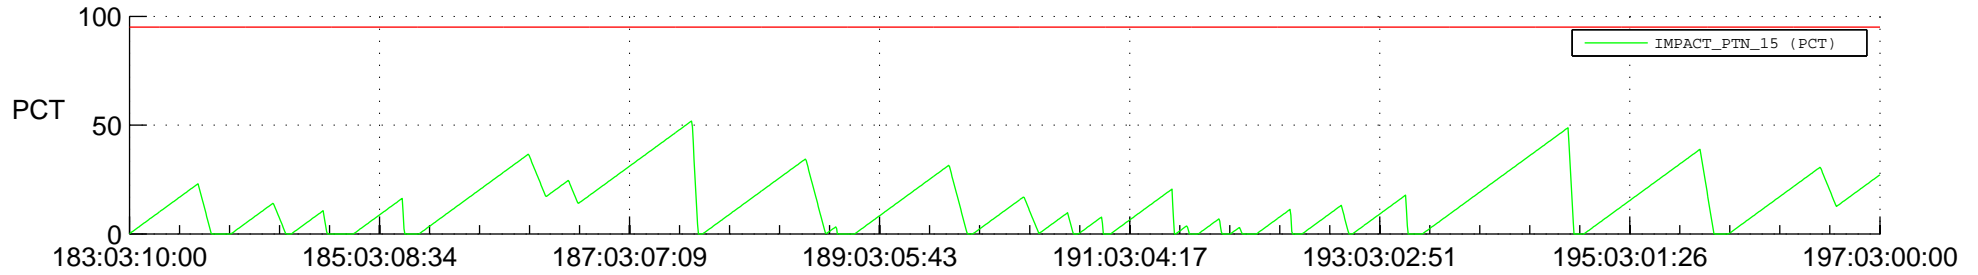

STEREO AHEAD SSR PCT Full Prediction

SWAVES_Percent_Full_Prediction

IMPACT_Percent_Full_Prediction

PLASTIC_Percent_Full_Prediction

Spacecraft_DownLink_Rate

Ground Time (2016:183:03:10:00.000 -2016:197:03:00:00.000)