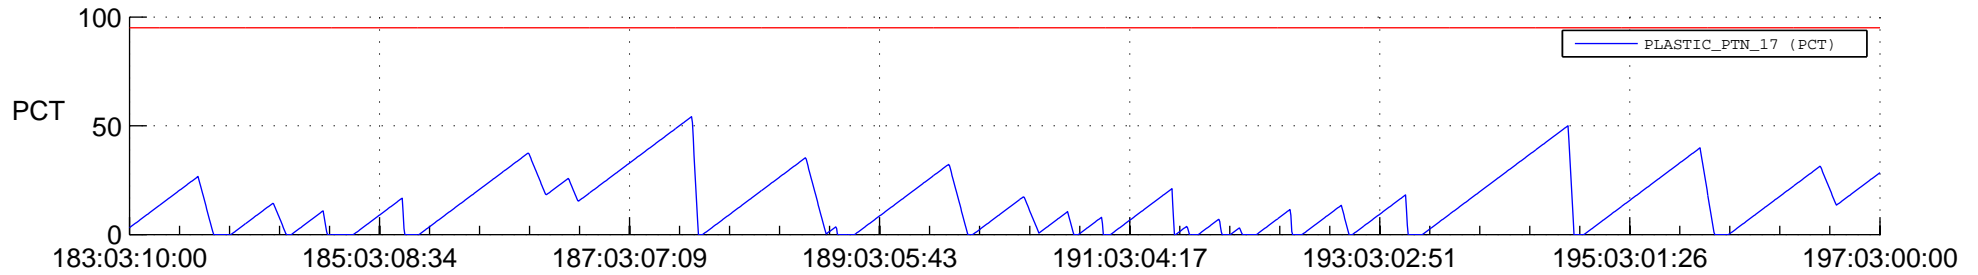

STEREO AHEAD SSR PCT Full Prediction

SWAVES_Percent_Full_Prediction

IMPACT_Percent_Full_Prediction

PLASTIC_Percent_Full_Prediction

Spacecraft_DownLink_Rate

Ground Time (2016:183:03:10:00.000 -2016:197:03:00:00.000)