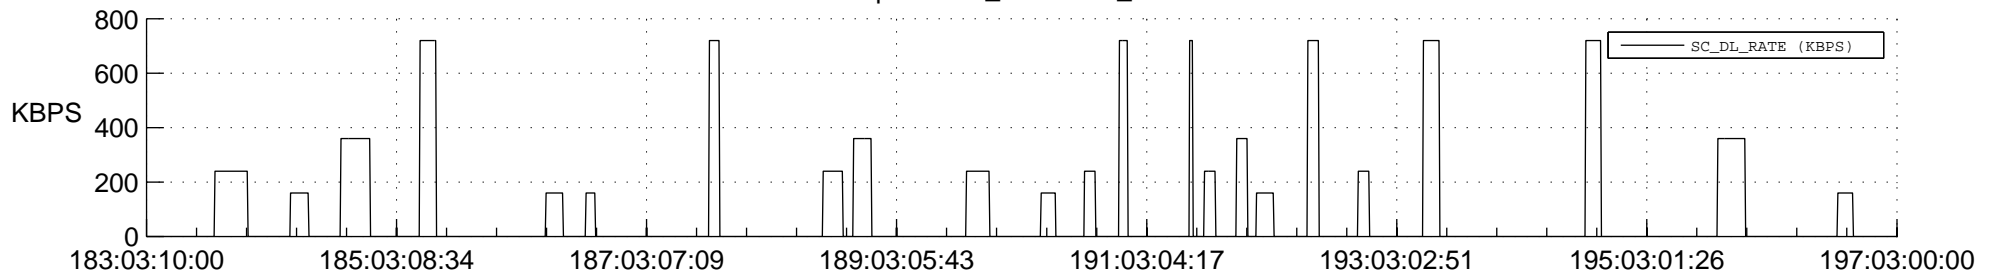

STEREO AHEAD SSR PCT Full Prediction

SWAVES_Percent_Full_Prediction

IMPACT_Percent_Full_Prediction

PLASTIC_Percent_Full_Prediction

Spacecraft_DownLink_Rate

Ground Time (2016:183:03:10:00.000 -2016:197:03:00:00.000)