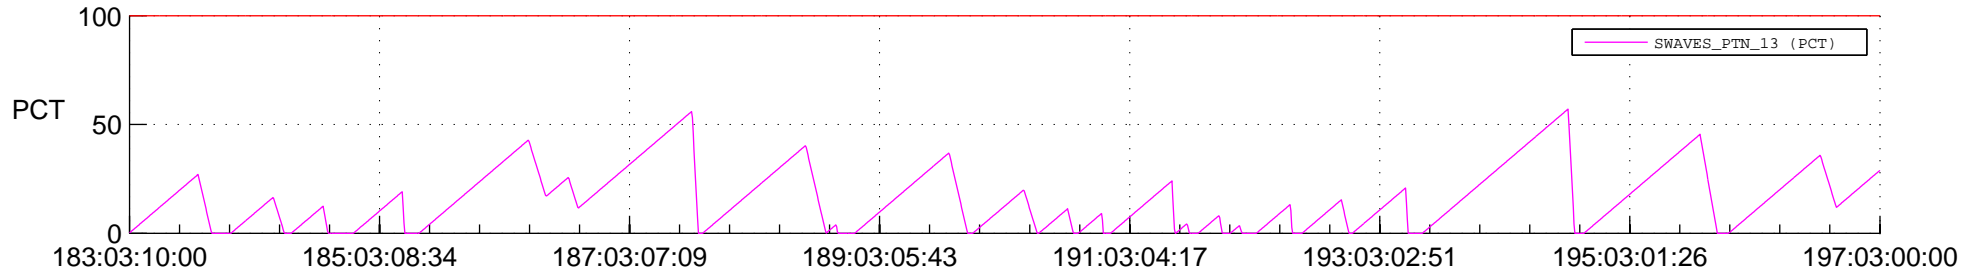

STEREO AHEAD SSR PCT Full Prediction

SWAVES_Percent_Full_Prediction

IMPACT_Percent_Full_Prediction

PLASTIC_Percent_Full_Prediction

Spacecraft_DownLink_Rate

Ground Time (2016:183:03:10:00.000 -2016:197:03:00:00.000)