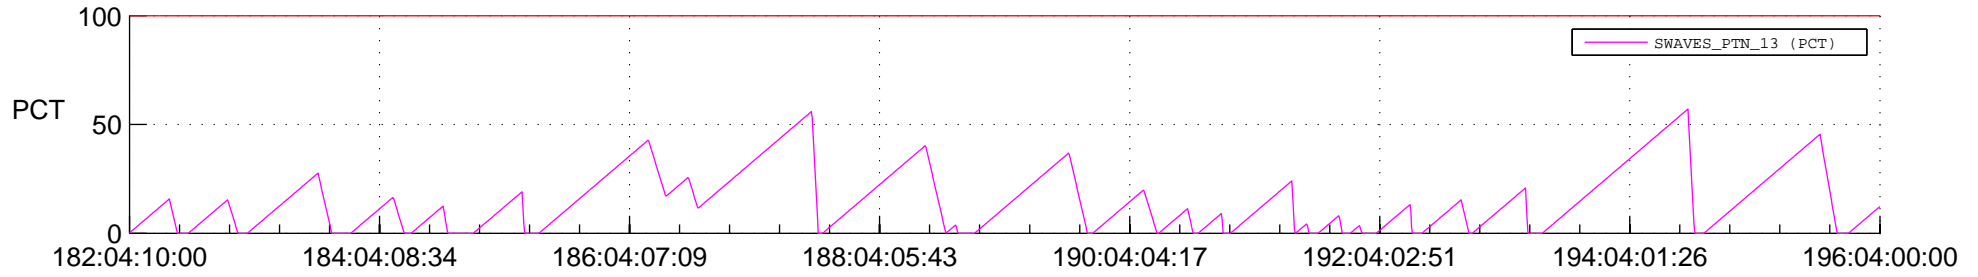

STEREO AHEAD SSR PCT Full Prediction

SWAVES_Percent_Full_Prediction

IMPACT_Percent_Full_Prediction

PLASTIC_Percent_Full_Prediction

Spacecraft_DownLink_Rate