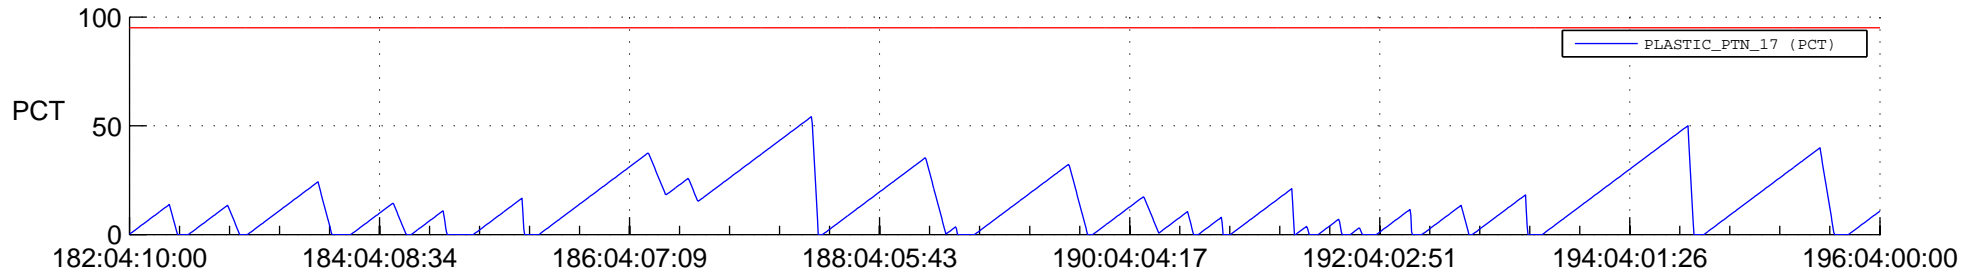

STEREO AHEAD SSR PCT Full Prediction

SWAVES_Percent_Full_Prediction

IMPACT_Percent_Full_Prediction

PLASTIC_Percent_Full_Prediction

Spacecraft_DownLink_Rate