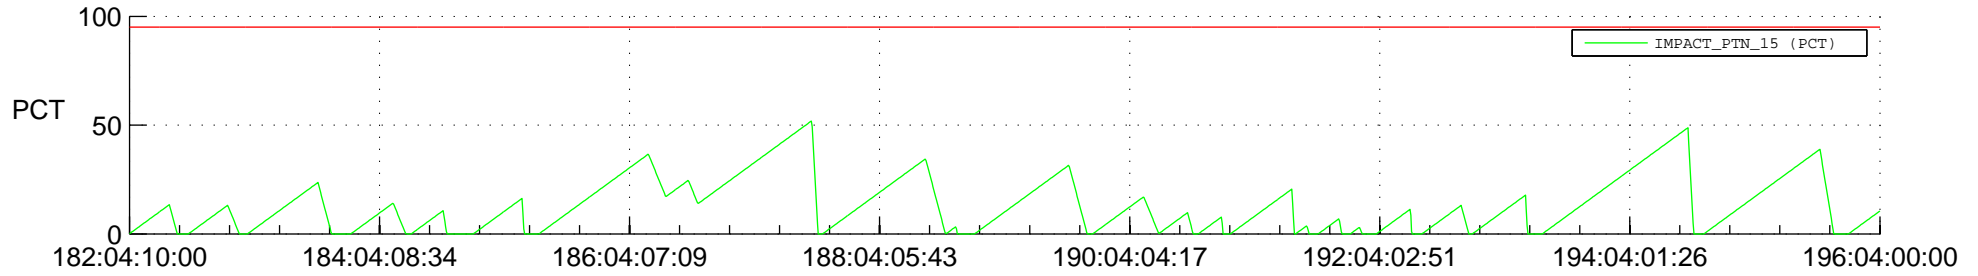

STEREO AHEAD SSR PCT Full Prediction

SWAVES_Percent_Full_Prediction

IMPACT_Percent_Full_Prediction

PLASTIC_Percent_Full_Prediction

Spacecraft_DownLink_Rate