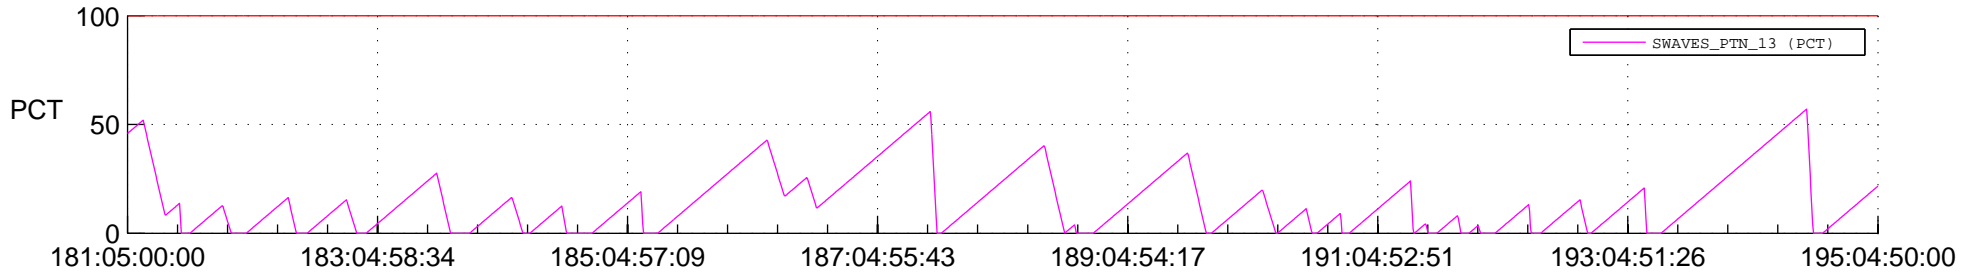

STEREO AHEAD SSR PCT Full Prediction

SWAVES_Percent_Full_Prediction

IMPACT_Percent_Full_Prediction

PLASTIC_Percent_Full_Prediction

Spacecraft_DownLink_Rate

Ground Time (2016:181:05:00:00.000 -2016:195:04:50:00.000)