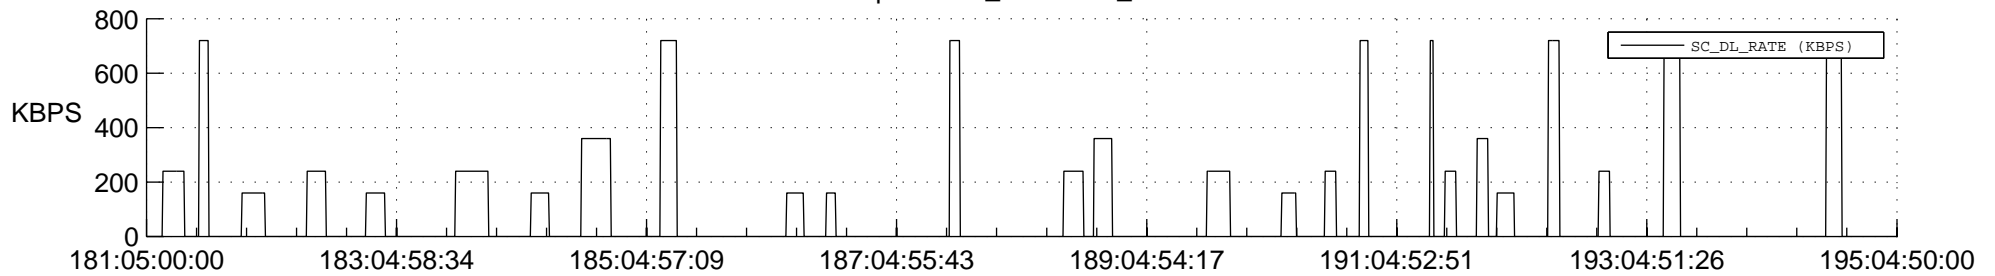

STEREO AHEAD SSR PCT Full Prediction

SWAVES_Percent_Full_Prediction

IMPACT_Percent_Full_Prediction

PLASTIC_Percent_Full_Prediction

Spacecraft_DownLink_Rate

Ground Time (2016:181:05:00:00.000 -2016:195:04:50:00.000)