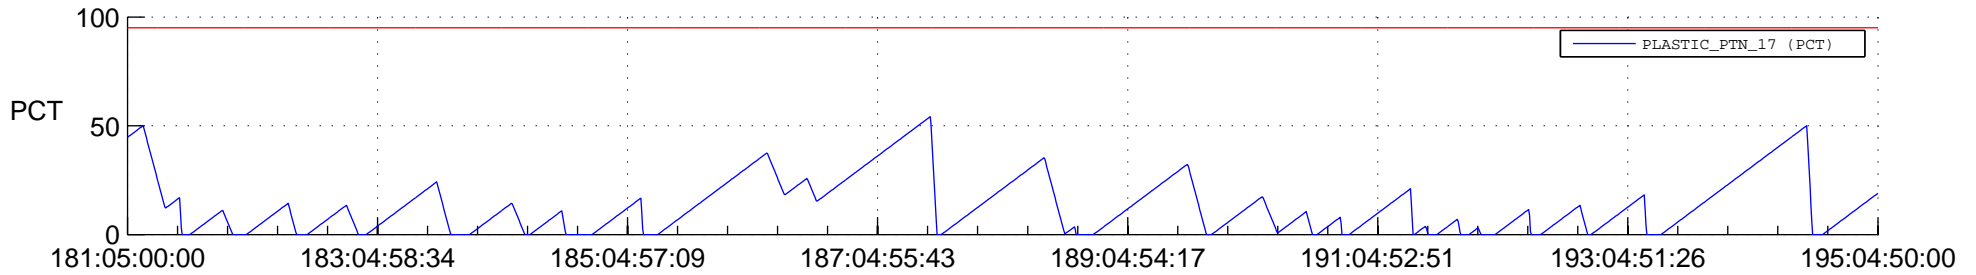

STEREO AHEAD SSR PCT Full Prediction

SWAVES_Percent_Full_Prediction

IMPACT_Percent_Full_Prediction

PLASTIC_Percent_Full_Prediction

Spacecraft_DownLink_Rate

Ground Time (2016:181:05:00:00.000 -2016:195:04:50:00.000)