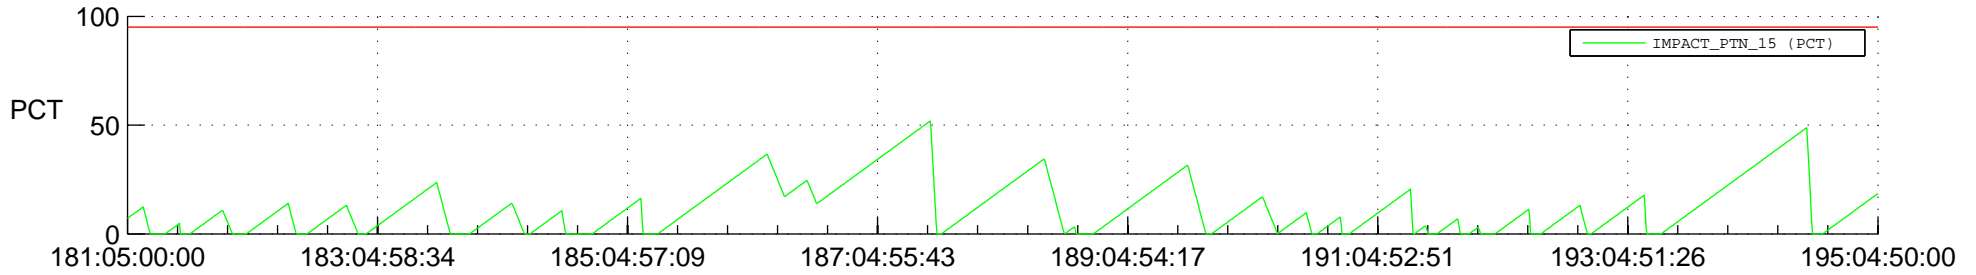

STEREO AHEAD SSR PCT Full Prediction

SWAVES_Percent_Full_Prediction

IMPACT_Percent_Full_Prediction

PLASTIC_Percent_Full_Prediction

Spacecraft_DownLink_Rate

Ground Time (2016:181:05:00:00.000 -2016:195:04:50:00.000)