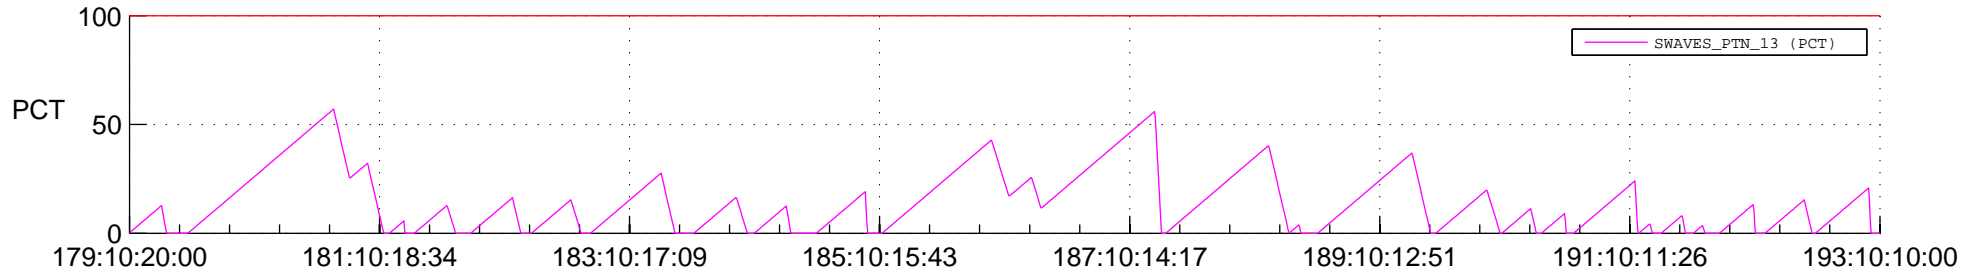

## SWAVES\_Percent\_Full\_Prediction

## Spacecraft\_DownLink\_Rate

Ground Time (2016:179:10:20:00.000 -2016:193:10:10:00.000)