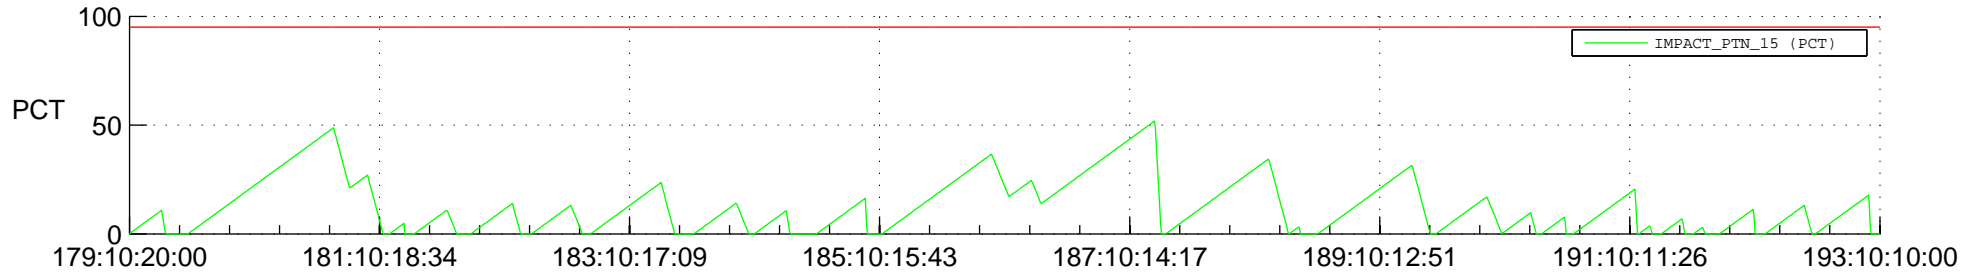

IMPACT_Percent_Full_Prediction