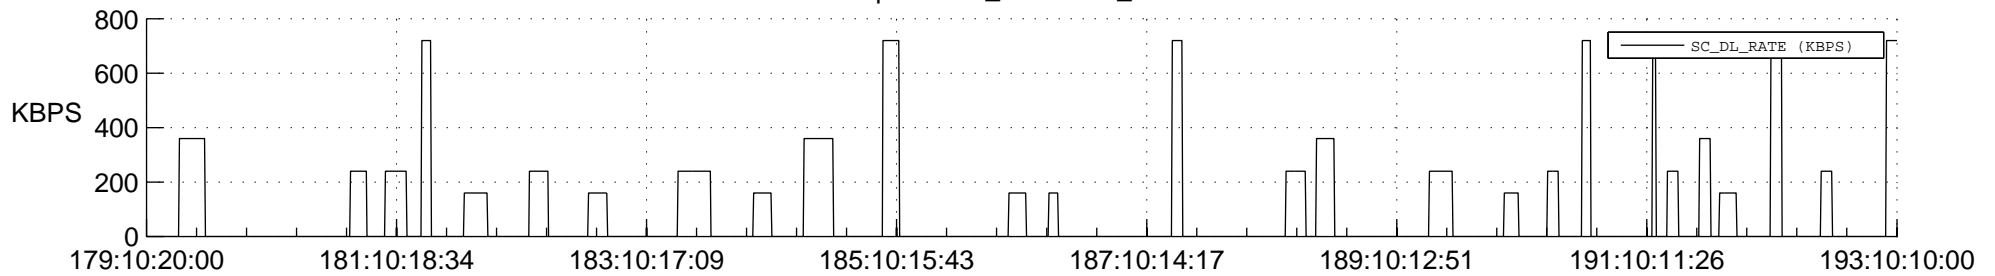

## Spacecraft\_DownLink\_Rate

Ground Time (2016:179:10:20:00.000 -2016:193:10:10:00.000)