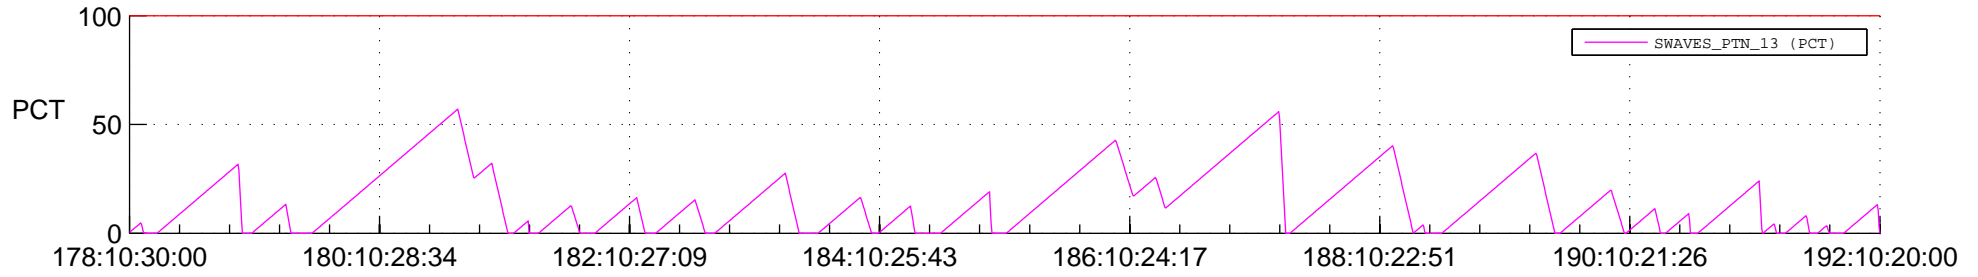

STEREO AHEAD SSR PCT Full Prediction

SWAVES_Percent_Full_Prediction

IMPACT_Percent_Full_Prediction

PLASTIC_Percent_Full_Prediction

Spacecraft_DownLink_Rate