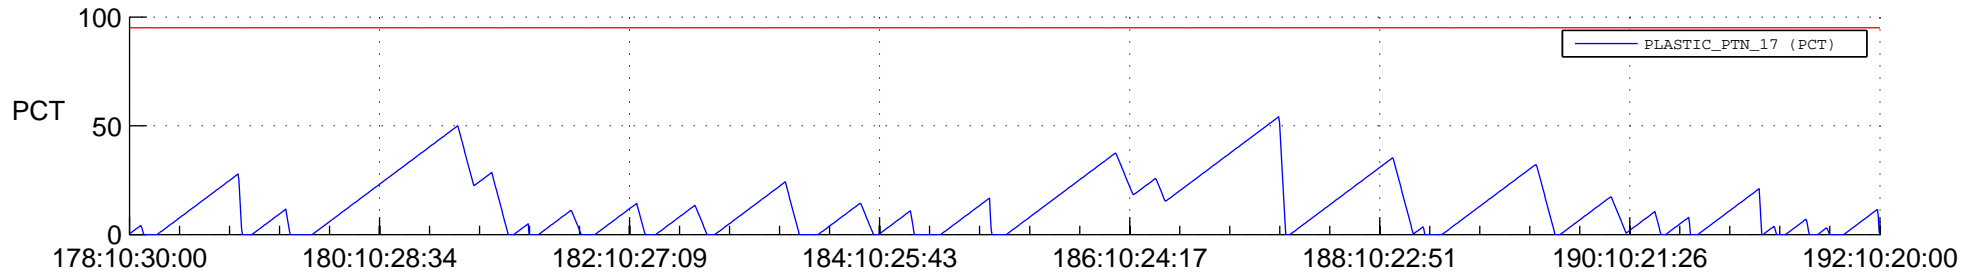

STEREO AHEAD SSR PCT Full Prediction

SWAVES_Percent_Full_Prediction

IMPACT_Percent_Full_Prediction

PLASTIC_Percent_Full_Prediction

Spacecraft_DownLink_Rate