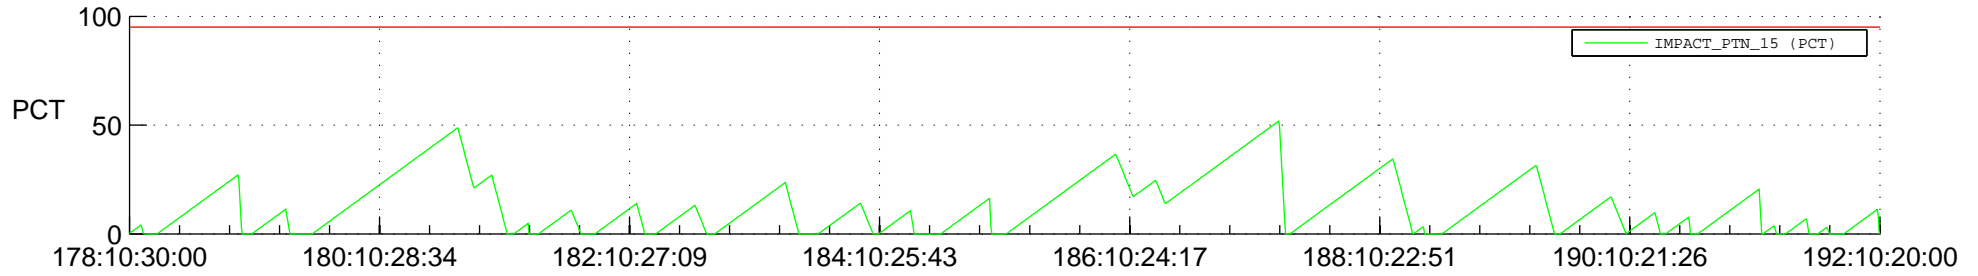

STEREO AHEAD SSR PCT Full Prediction

SWAVES_Percent_Full_Prediction

IMPACT_Percent_Full_Prediction

PLASTIC_Percent_Full_Prediction

Spacecraft_DownLink_Rate