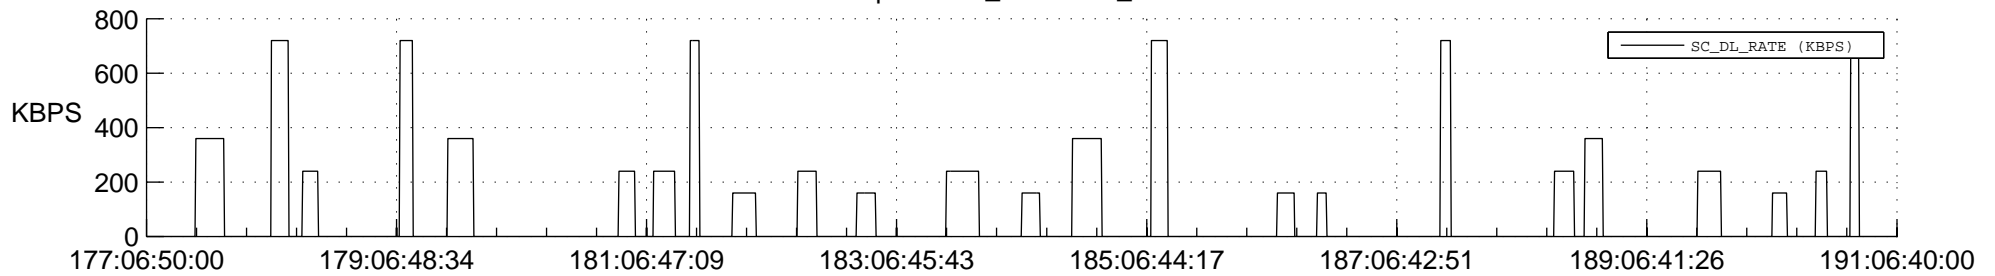

STEREO AHEAD SSR PCT Full Prediction

SWAVES_Percent_Full_Prediction

IMPACT_Percent_Full_Prediction

PLASTIC_Percent_Full_Prediction

Spacecraft_DownLink_Rate

Ground Time (2016:177:06:50:00.000 -2016:191:06:40:00.000)