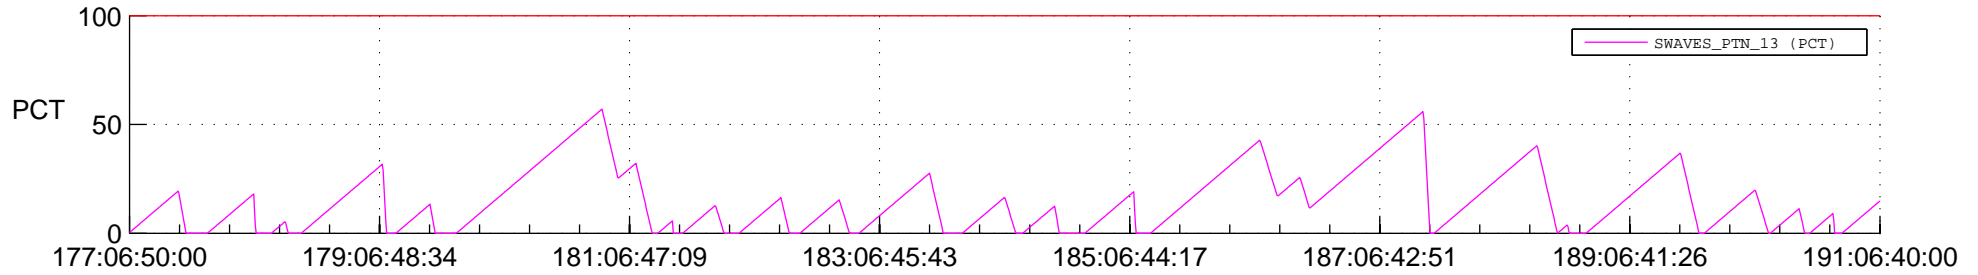

STEREO AHEAD SSR PCT Full Prediction

SWAVES_Percent_Full_Prediction

IMPACT_Percent_Full_Prediction

PLASTIC_Percent_Full_Prediction

Spacecraft_DownLink_Rate

Ground Time (2016:177:06:50:00.000 -2016:191:06:40:00.000)