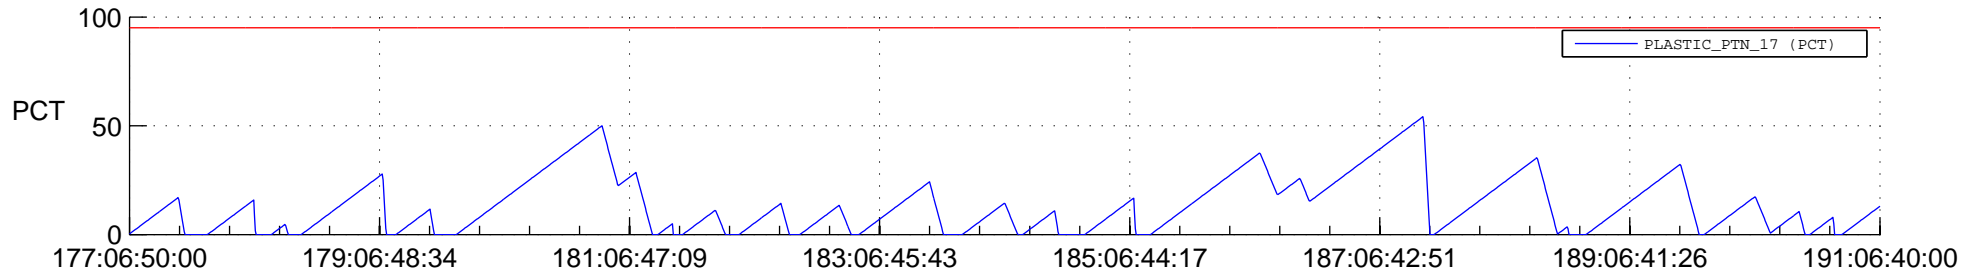

STEREO AHEAD SSR PCT Full Prediction

SWAVES_Percent_Full_Prediction

IMPACT_Percent_Full_Prediction

PLASTIC_Percent_Full_Prediction

Spacecraft_DownLink_Rate

Ground Time (2016:177:06:50:00.000 -2016:191:06:40:00.000)