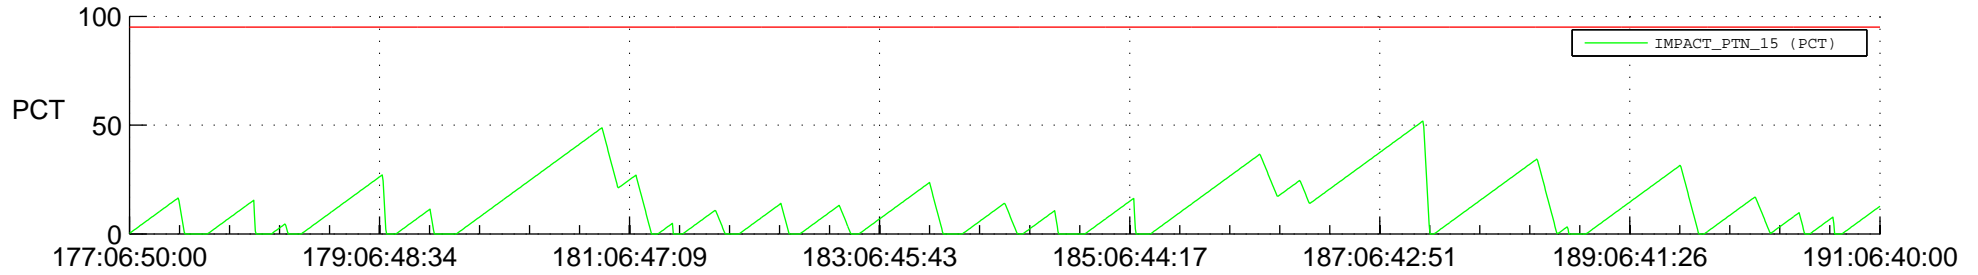

STEREO AHEAD SSR PCT Full Prediction

SWAVES_Percent_Full_Prediction

IMPACT_Percent_Full_Prediction

PLASTIC_Percent_Full_Prediction

Spacecraft_DownLink_Rate

Ground Time (2016:177:06:50:00.000 -2016:191:06:40:00.000)