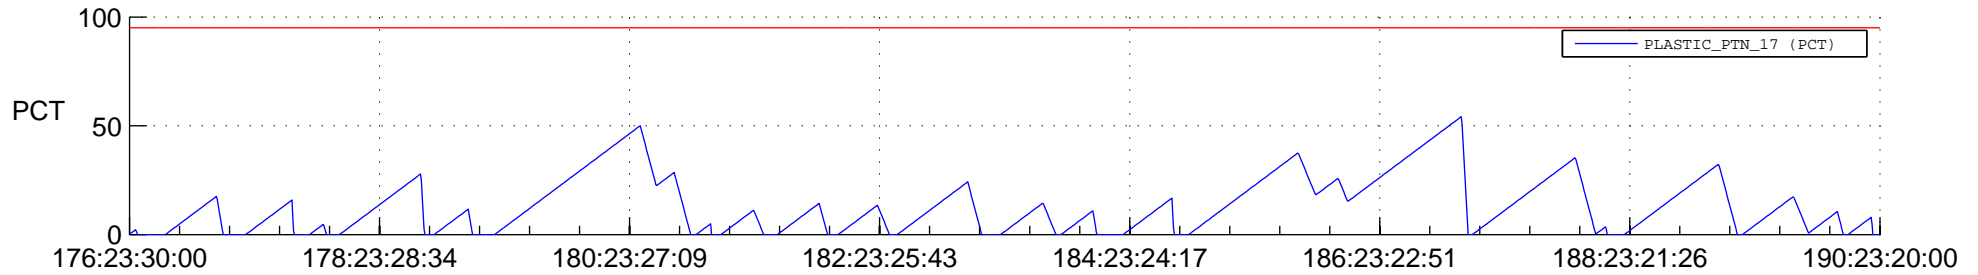

STEREO AHEAD SSR PCT Full Prediction

SWAVES_Percent_Full_Prediction

IMPACT_Percent_Full_Prediction

PLASTIC_Percent_Full_Prediction

Spacecraft_DownLink_Rate

Ground Time (2016:176:23:30:00.000 -2016:190:23:20:00.000)