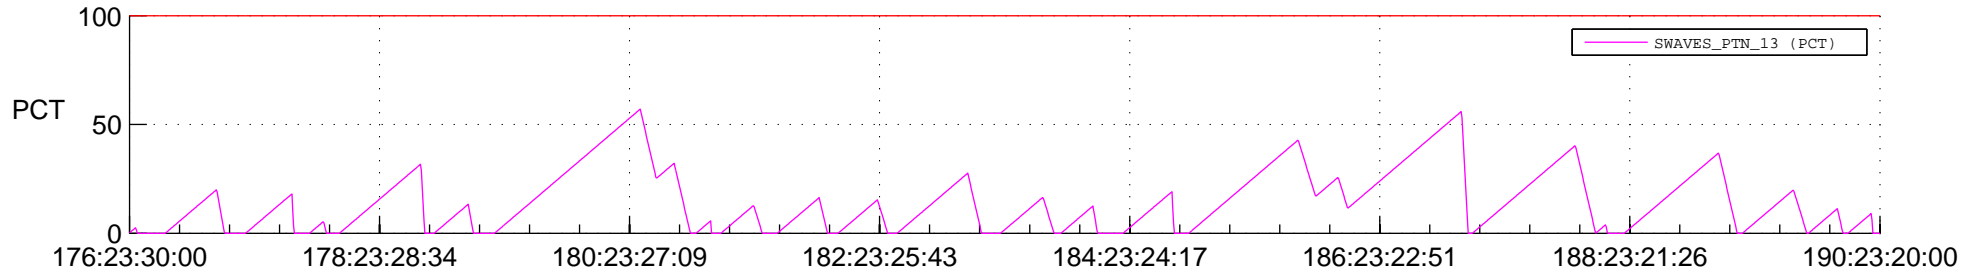

STEREO AHEAD SSR PCT Full Prediction

SWAVES_Percent_Full_Prediction

IMPACT_Percent_Full_Prediction

PLASTIC_Percent_Full_Prediction

Spacecraft_DownLink_Rate

Ground Time (2016:176:23:30:00.000 -2016:190:23:20:00.000)