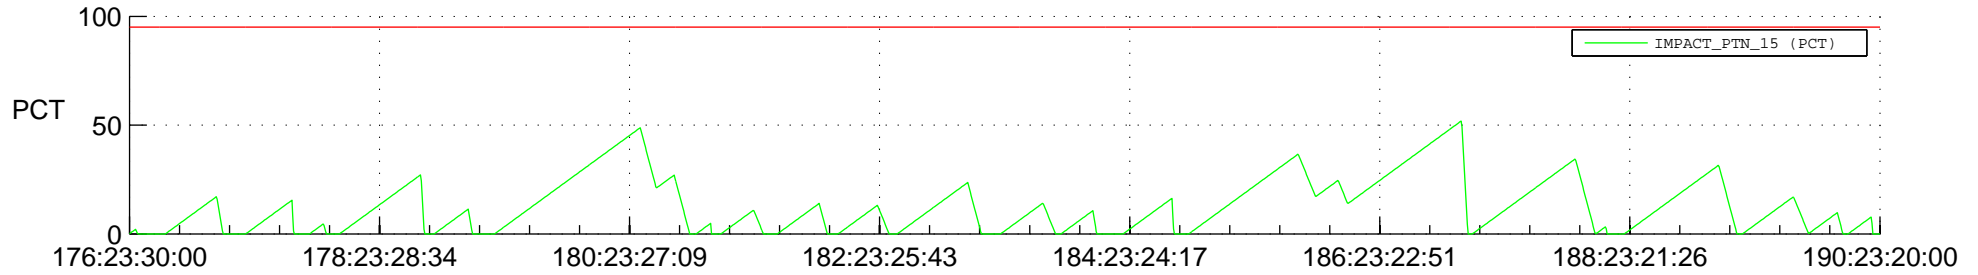

STEREO AHEAD SSR PCT Full Prediction

SWAVES_Percent_Full_Prediction

IMPACT_Percent_Full_Prediction

PLASTIC_Percent_Full_Prediction

Spacecraft_DownLink_Rate

Ground Time (2016:176:23:30:00.000 -2016:190:23:20:00.000)