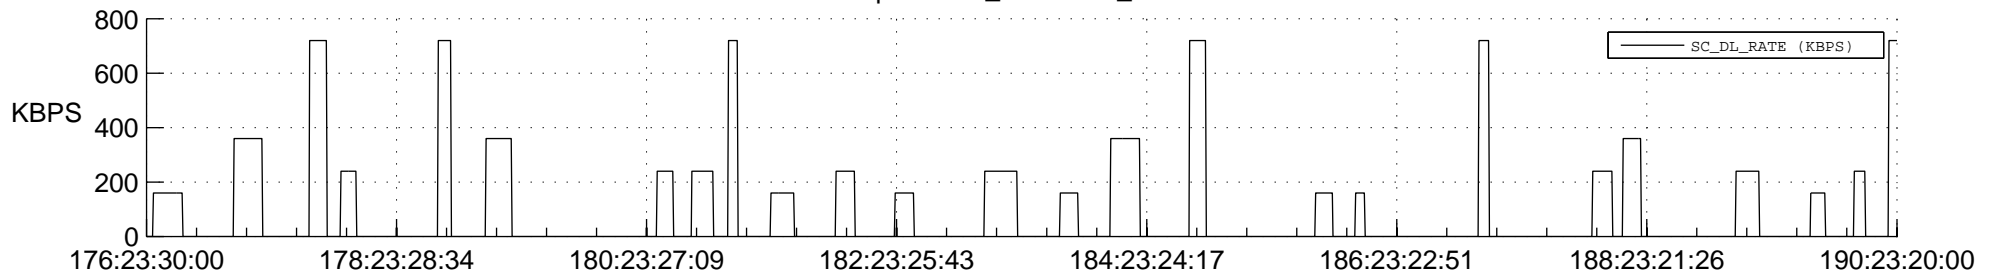

STEREO AHEAD SSR PCT Full Prediction

SWAVES_Percent_Full_Prediction

IMPACT_Percent_Full_Prediction

PLASTIC_Percent_Full_Prediction

Spacecraft_DownLink_Rate

Ground Time (2016:176:23:30:00.000 -2016:190:23:20:00.000)