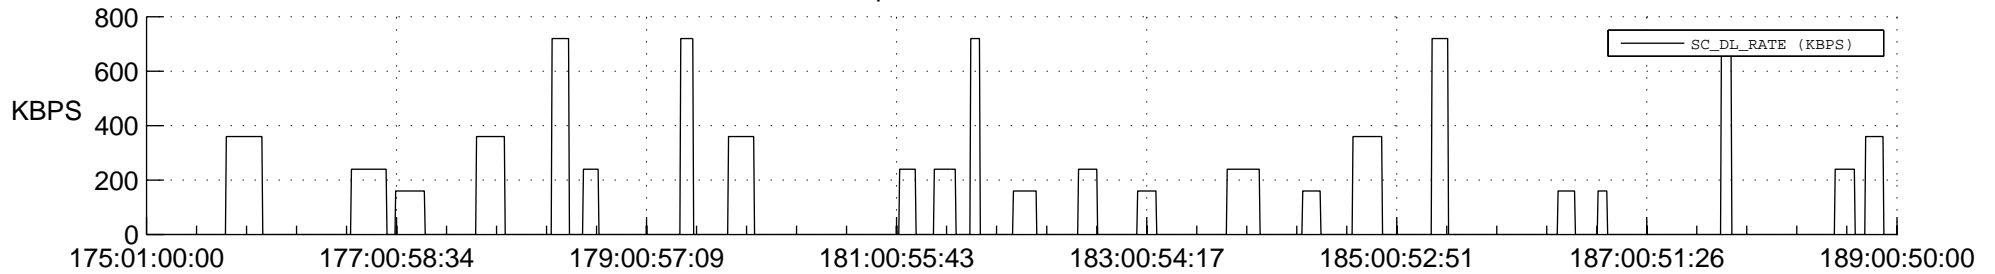

STEREO AHEAD SSR PCT Full Prediction

SWAVES_Percent_Full_Prediction

IMPACT_Percent_Full_Prediction

PLASTIC_Percent_Full_Prediction

Spacecraft_DownLink_Rate

Ground Time (2016:175:01:00:00.000 -2016:189:00:50:00.000)