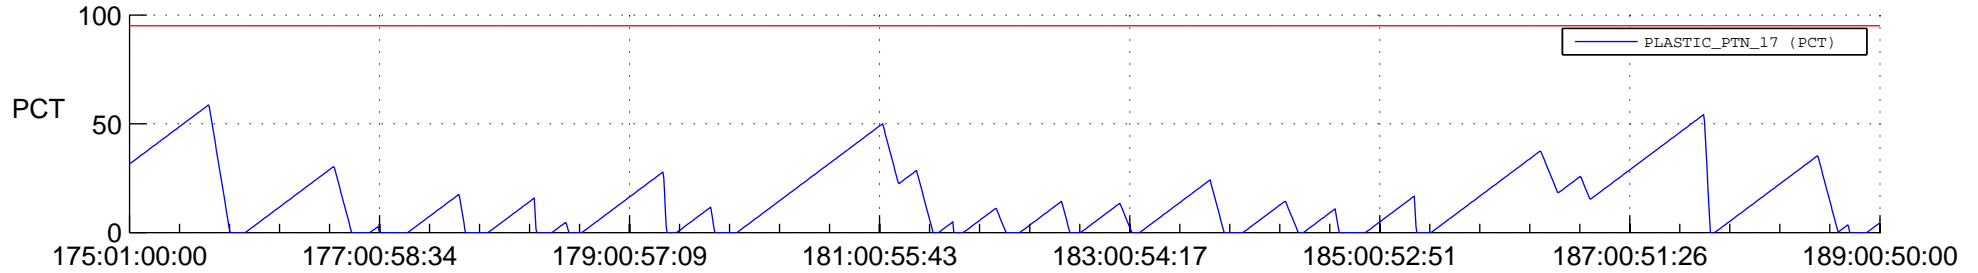

STEREO AHEAD SSR PCT Full Prediction

SWAVES_Percent_Full_Prediction

IMPACT_Percent_Full_Prediction

PLASTIC_Percent_Full_Prediction

Spacecraft_DownLink_Rate

Ground Time (2016:175:01:00:00.000 -2016:189:00:50:00.000)