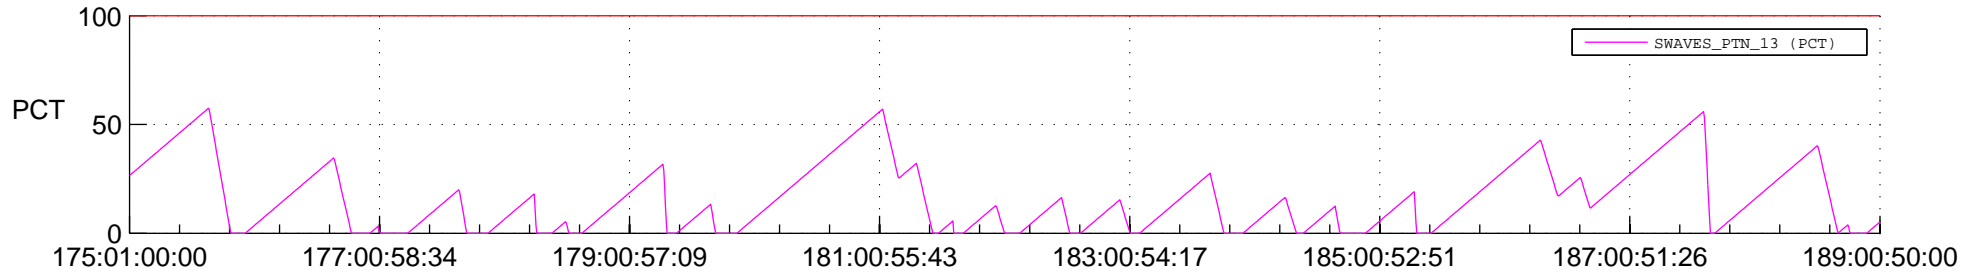

STEREO AHEAD SSR PCT Full Prediction

SWAVES_Percent_Full_Prediction

IMPACT_Percent_Full_Prediction

PLASTIC_Percent_Full_Prediction

Spacecraft_DownLink_Rate

Ground Time (2016:175:01:00:00.000 -2016:189:00:50:00.000)