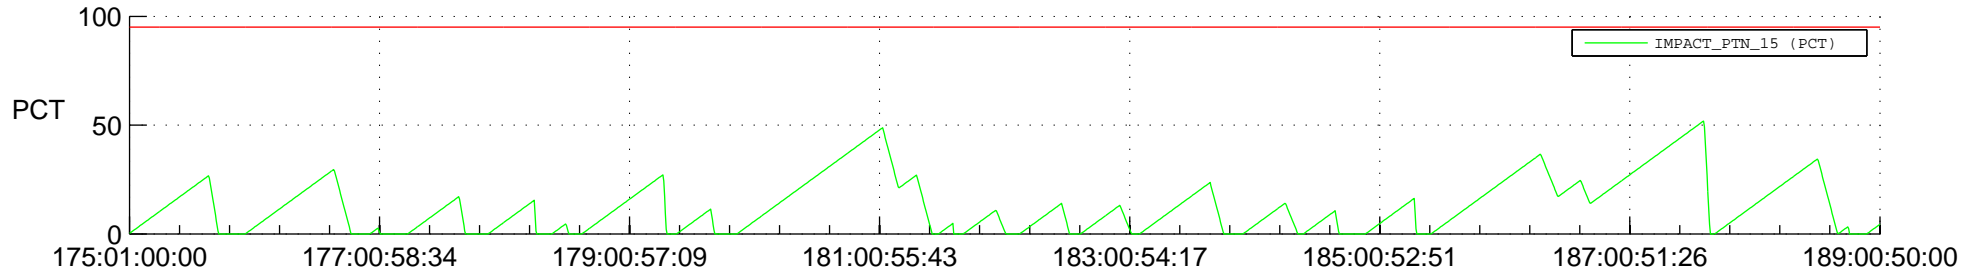

STEREO AHEAD SSR PCT Full Prediction

SWAVES_Percent_Full_Prediction

IMPACT_Percent_Full_Prediction

PLASTIC_Percent_Full_Prediction

Spacecraft_DownLink_Rate

Ground Time (2016:175:01:00:00.000 -2016:189:00:50:00.000)