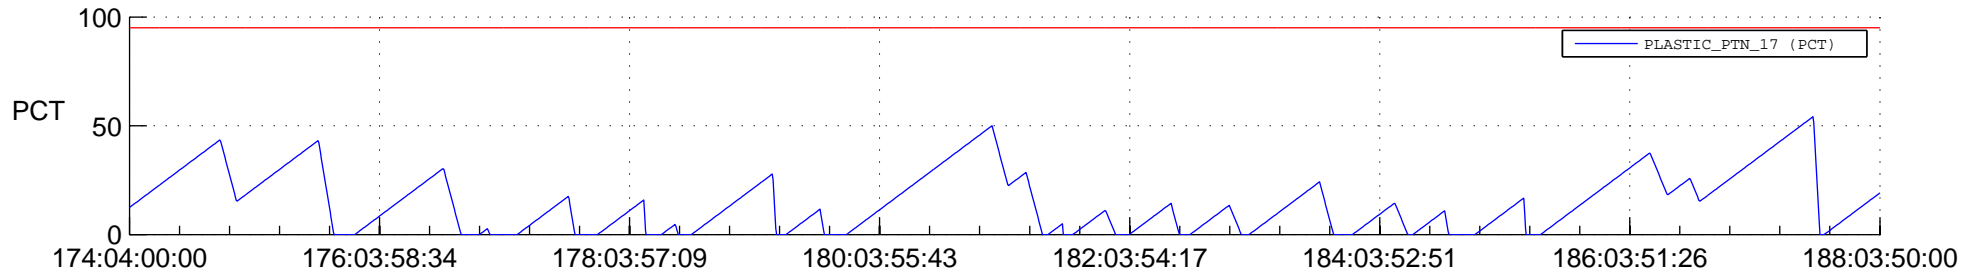

STEREO AHEAD SSR PCT Full Prediction

SWAVES_Percent_Full_Prediction

IMPACT_Percent_Full_Prediction

PLASTIC_Percent_Full_Prediction

Spacecraft_DownLink_Rate