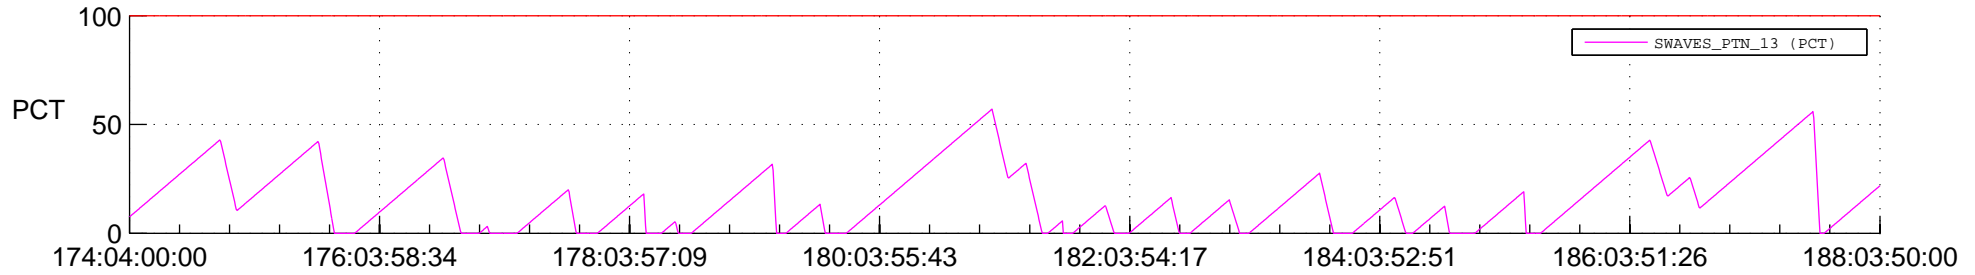

STEREO AHEAD SSR PCT Full Prediction

SWAVES_Percent_Full_Prediction

IMPACT_Percent_Full_Prediction

PLASTIC_Percent_Full_Prediction

Spacecraft_DownLink_Rate