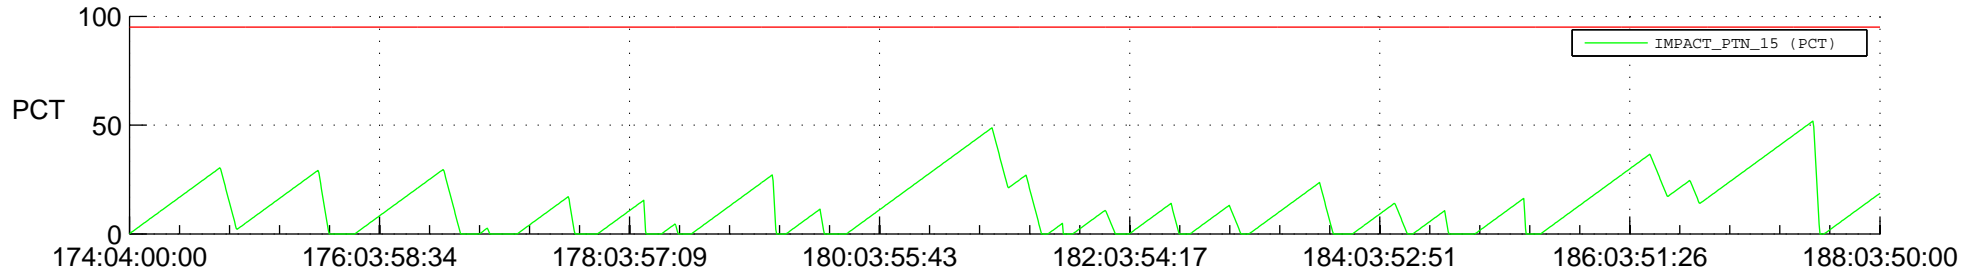

STEREO AHEAD SSR PCT Full Prediction

SWAVES_Percent_Full_Prediction

IMPACT_Percent_Full_Prediction

PLASTIC_Percent_Full_Prediction

Spacecraft_DownLink_Rate