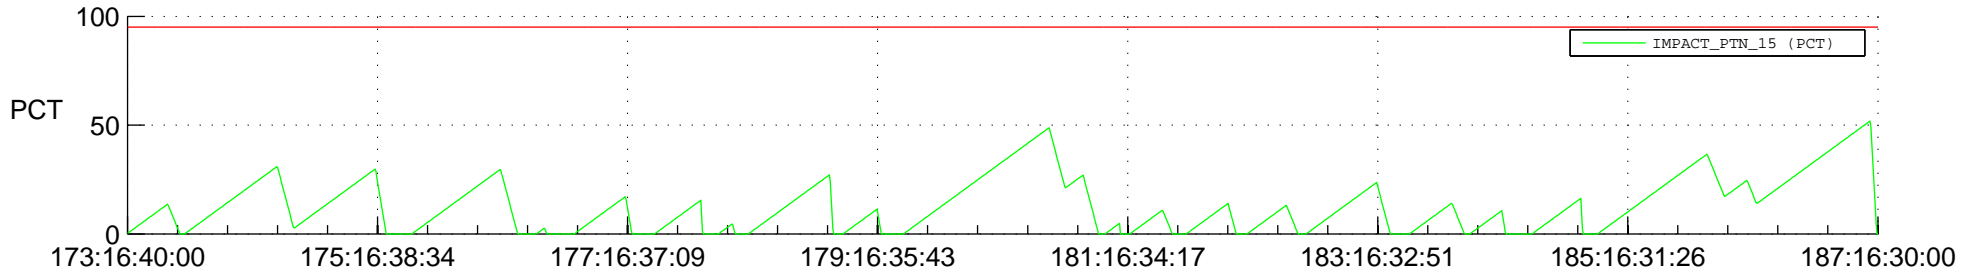

IMPACT_Percent_Full_Prediction