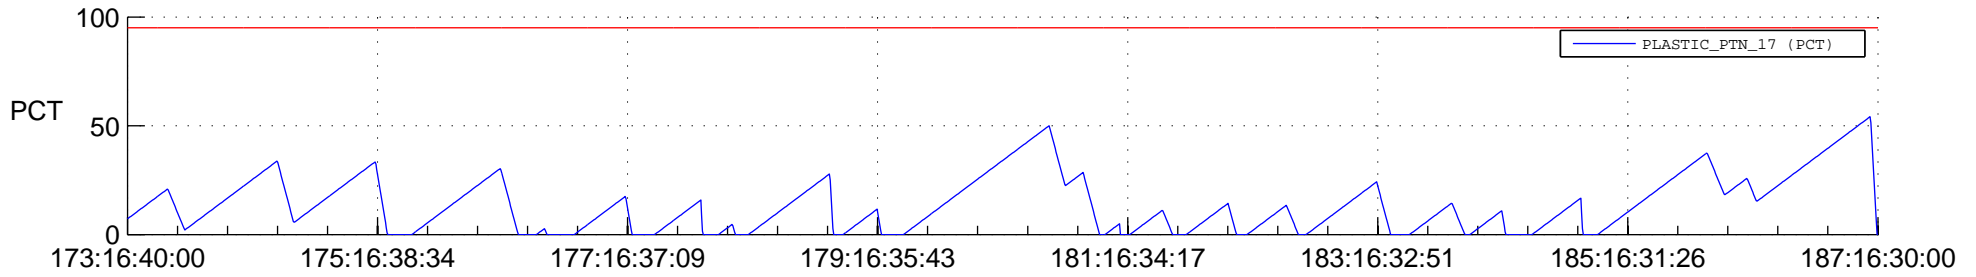

PLASTIC_Percent_Full_Prediction