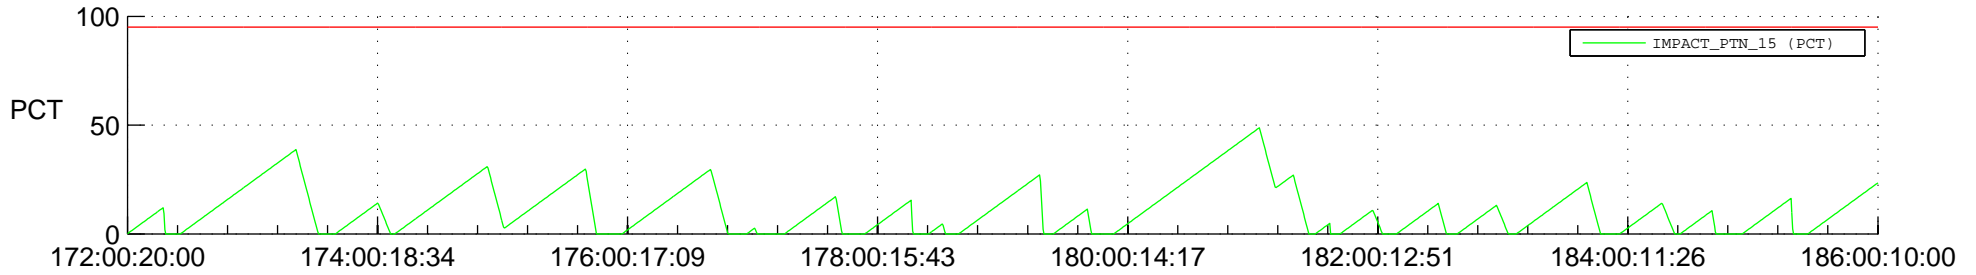

STEREO AHEAD SSR PCT Full Prediction

SWAVES_Percent_Full_Prediction

IMPACT_Percent_Full_Prediction

PLASTIC_Percent_Full_Prediction

Spacecraft_DownLink_Rate

Ground Time (2016:172:00:20:00.000 -2016:186:00:10:00.000)