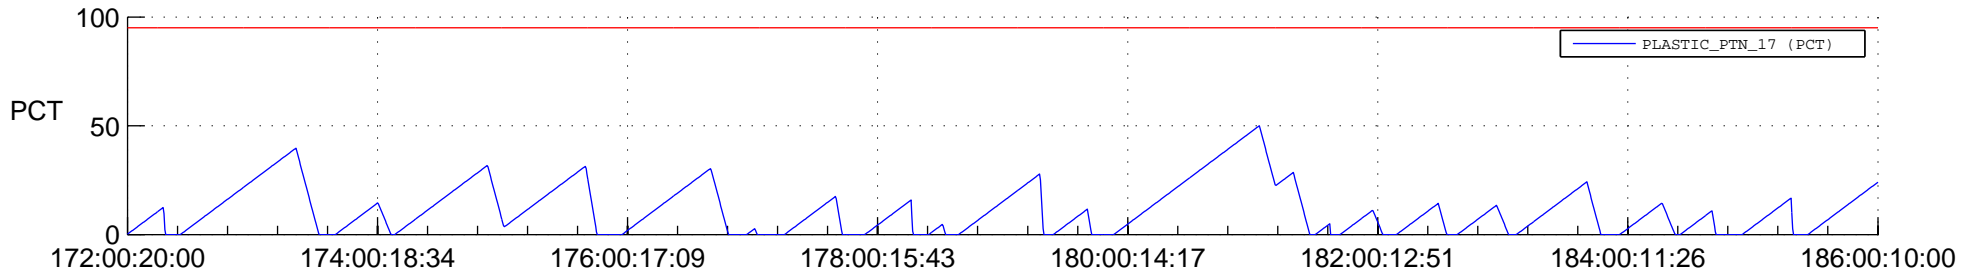

STEREO AHEAD SSR PCT Full Prediction

SWAVES_Percent_Full_Prediction

IMPACT_Percent_Full_Prediction

PLASTIC_Percent_Full_Prediction

Spacecraft_DownLink_Rate

Ground Time (2016:172:00:20:00.000 -2016:186:00:10:00.000)