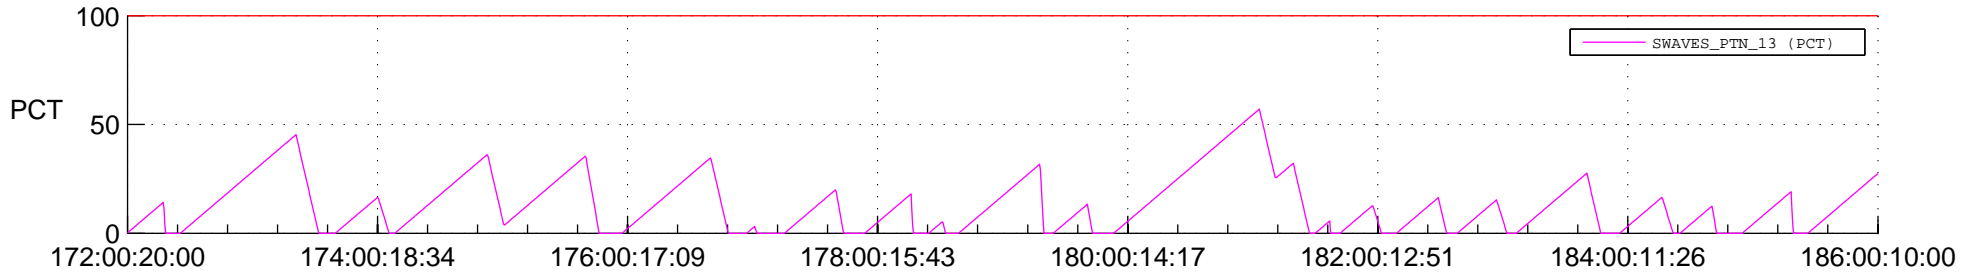

STEREO AHEAD SSR PCT Full Prediction

SWAVES_Percent_Full_Prediction

IMPACT_Percent_Full_Prediction

PLASTIC_Percent_Full_Prediction

Spacecraft_DownLink_Rate

Ground Time (2016:172:00:20:00.000 -2016:186:00:10:00.000)