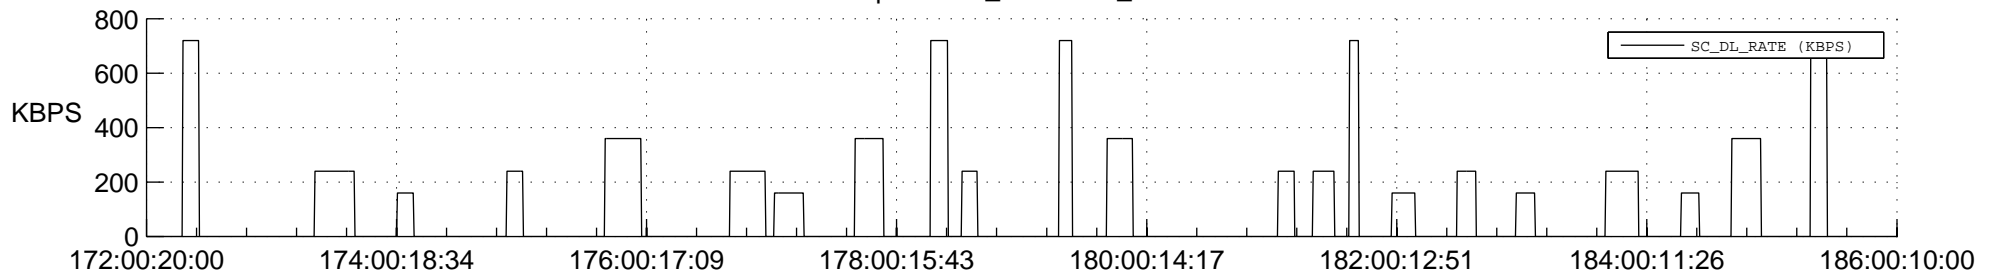

STEREO AHEAD SSR PCT Full Prediction

SWAVES_Percent_Full_Prediction

IMPACT_Percent_Full_Prediction

PLASTIC_Percent_Full_Prediction

Spacecraft_DownLink_Rate

Ground Time (2016:172:00:20:00.000 -2016:186:00:10:00.000)