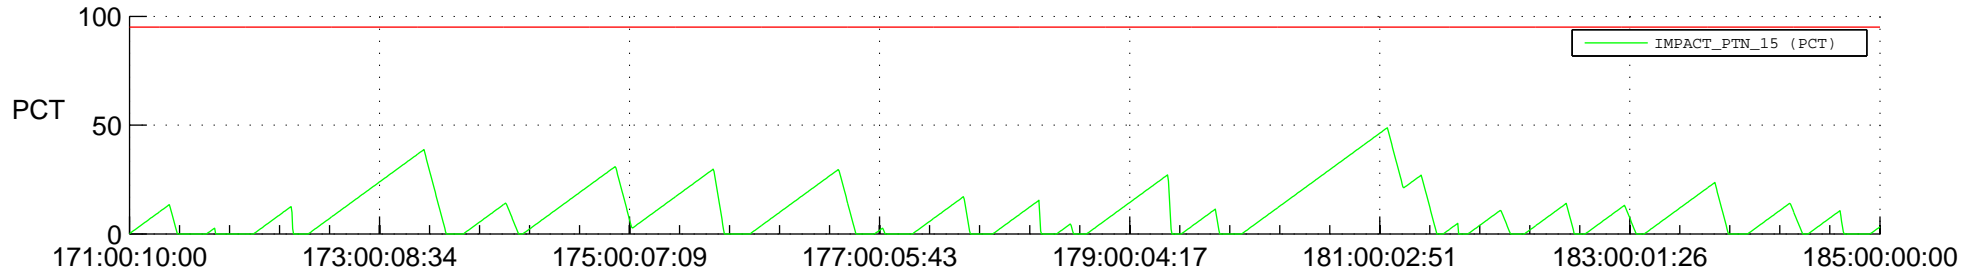

STEREO AHEAD SSR PCT Full Prediction

SWAVES_Percent_Full_Prediction

IMPACT_Percent_Full_Prediction

PLASTIC_Percent_Full_Prediction

Spacecraft_DownLink_Rate

Ground Time (2016:171:00:10:00.000 -2016:185:00:00:00.000)