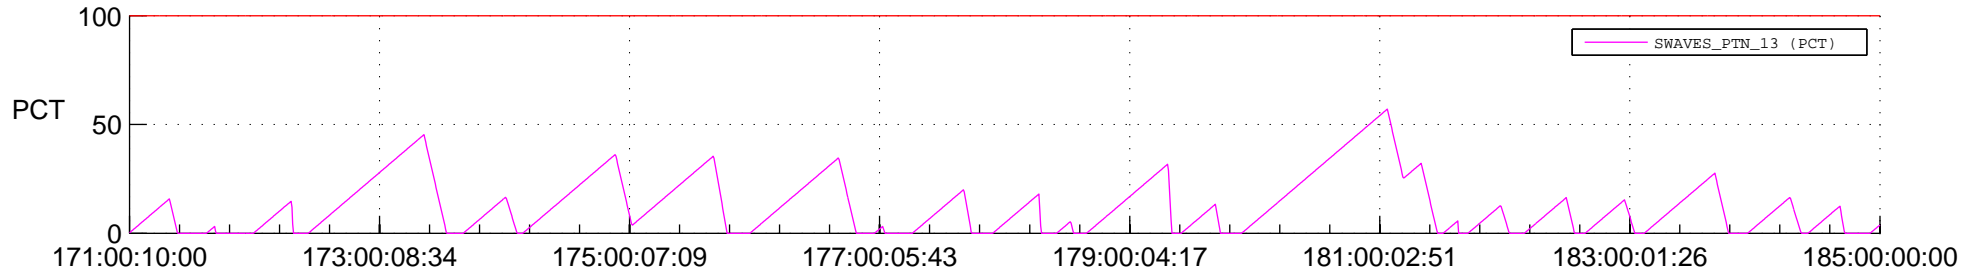

STEREO AHEAD SSR PCT Full Prediction

SWAVES_Percent_Full_Prediction

IMPACT_Percent_Full_Prediction

PLASTIC_Percent_Full_Prediction

Spacecraft_DownLink_Rate

Ground Time (2016:171:00:10:00.000 -2016:185:00:00:00.000)