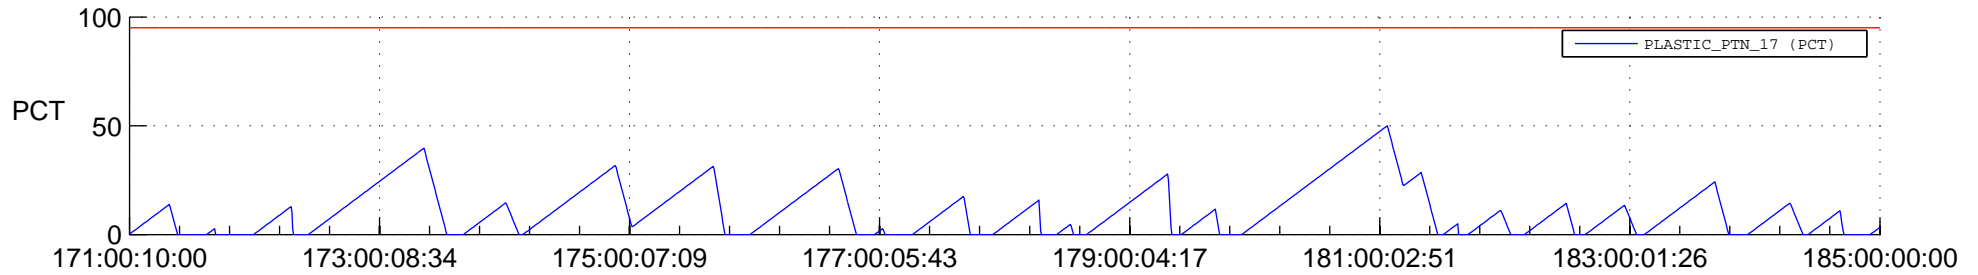

STEREO AHEAD SSR PCT Full Prediction

SWAVES_Percent_Full_Prediction

IMPACT_Percent_Full_Prediction

PLASTIC_Percent_Full_Prediction

Spacecraft_DownLink_Rate

Ground Time (2016:171:00:10:00.000 -2016:185:00:00:00.000)