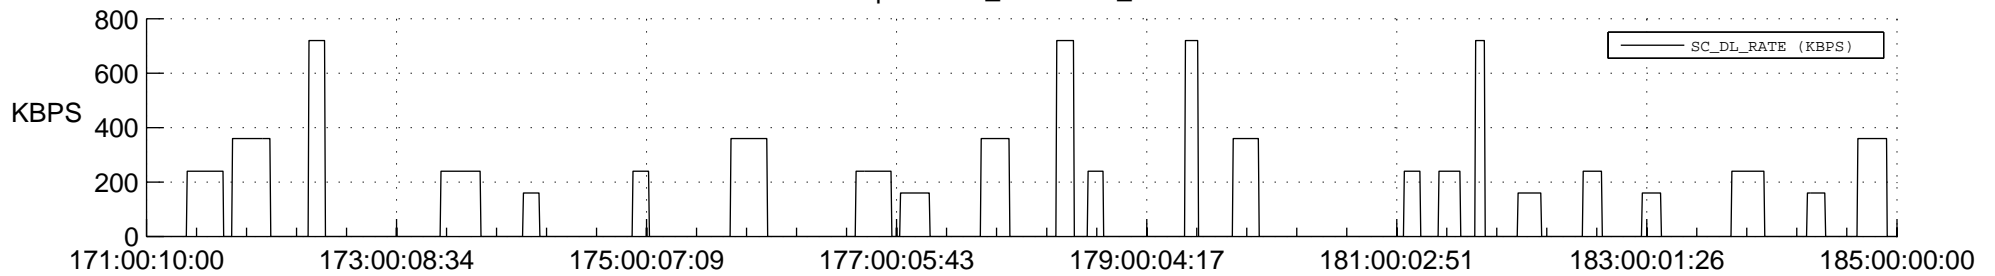

STEREO AHEAD SSR PCT Full Prediction

SWAVES_Percent_Full_Prediction

IMPACT_Percent_Full_Prediction

PLASTIC_Percent_Full_Prediction

Spacecraft_DownLink_Rate

Ground Time (2016:171:00:10:00.000 -2016:185:00:00:00.000)