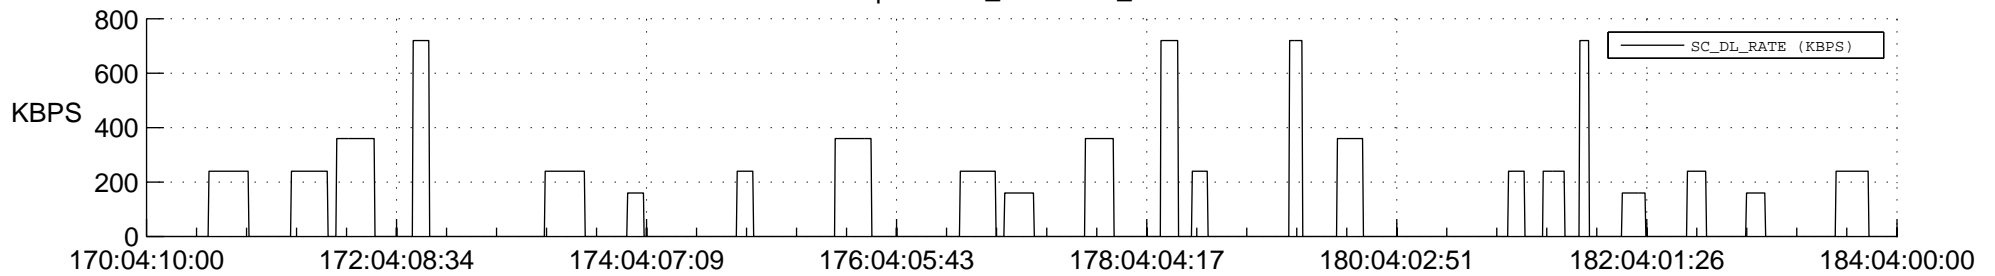

STEREO AHEAD SSR PCT Full Prediction

SWAVES_Percent_Full_Prediction

IMPACT_Percent_Full_Prediction

PLASTIC_Percent_Full_Prediction

Spacecraft_DownLink_Rate

Ground Time (2016:170:04:10:00.000 -2016:184:04:00:00.000)