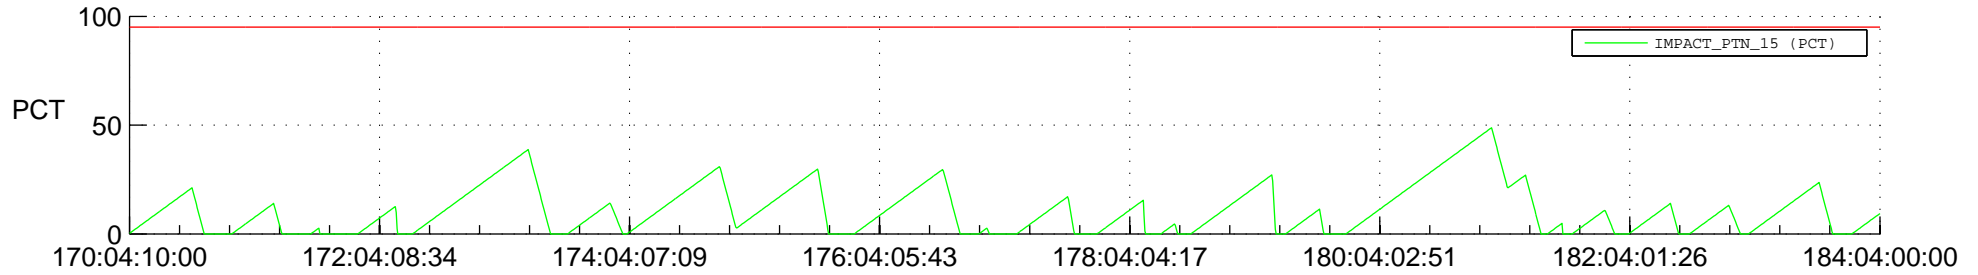

STEREO AHEAD SSR PCT Full Prediction

SWAVES_Percent_Full_Prediction

IMPACT_Percent_Full_Prediction

PLASTIC_Percent_Full_Prediction

Spacecraft_DownLink_Rate

Ground Time (2016:170:04:10:00.000 -2016:184:04:00:00.000)