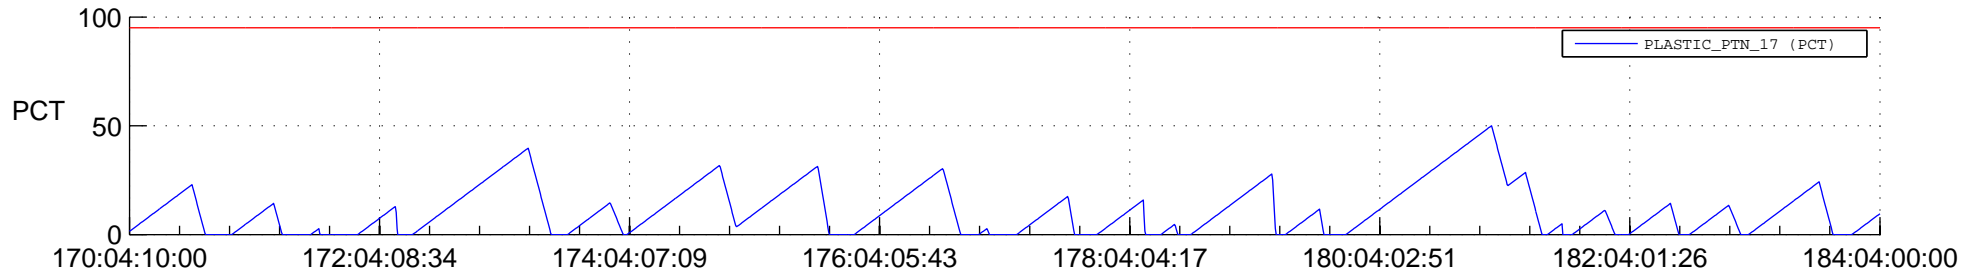

STEREO AHEAD SSR PCT Full Prediction

SWAVES_Percent_Full_Prediction

IMPACT_Percent_Full_Prediction

PLASTIC_Percent_Full_Prediction

Spacecraft_DownLink_Rate

Ground Time (2016:170:04:10:00.000 -2016:184:04:00:00.000)