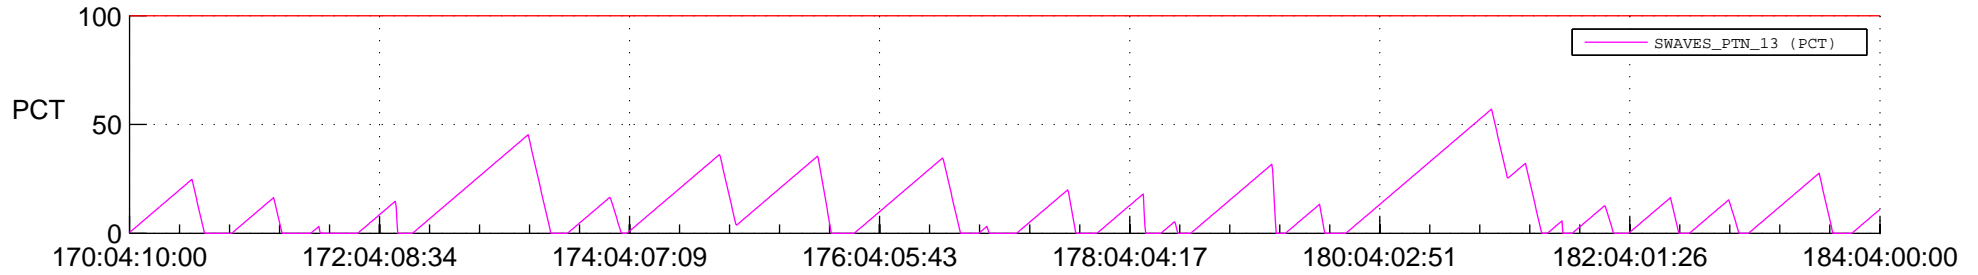

STEREO AHEAD SSR PCT Full Prediction

SWAVES_Percent_Full_Prediction

IMPACT_Percent_Full_Prediction

PLASTIC_Percent_Full_Prediction

Spacecraft_DownLink_Rate

Ground Time (2016:170:04:10:00.000 -2016:184:04:00:00.000)