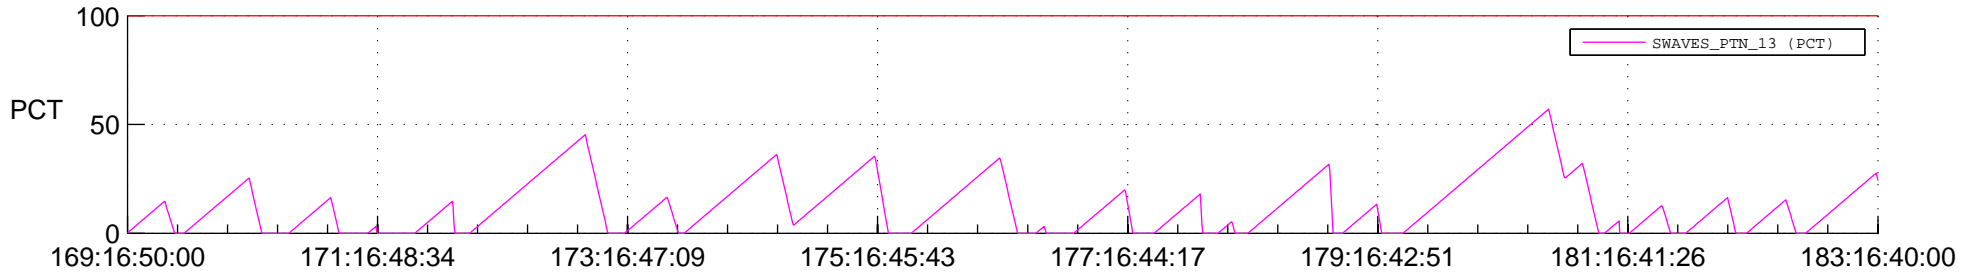

STEREO AHEAD SSR PCT Full Prediction

SWAVES_Percent_Full_Prediction

IMPACT_Percent_Full_Prediction

PLASTIC_Percent_Full_Prediction

Spacecraft_DownLink_Rate