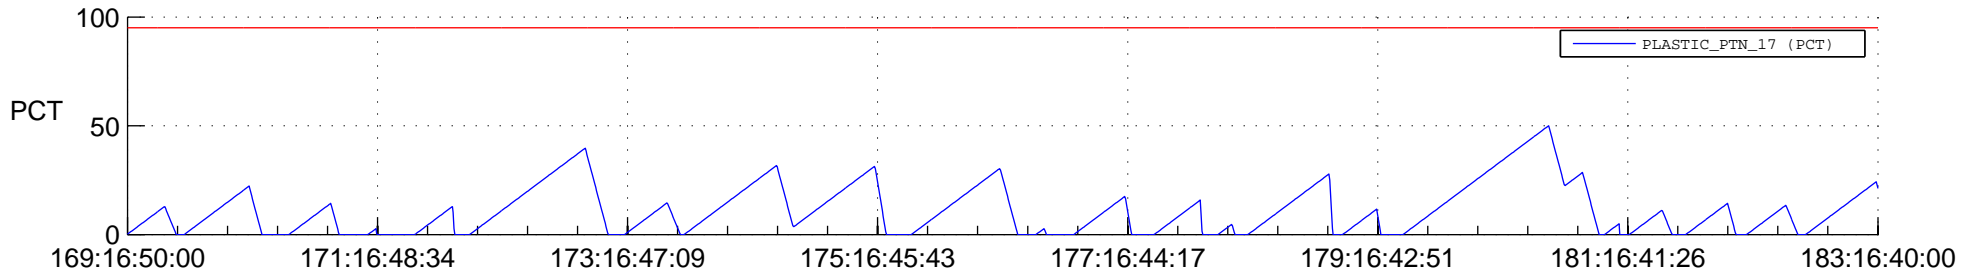

STEREO AHEAD SSR PCT Full Prediction

SWAVES_Percent_Full_Prediction

IMPACT_Percent_Full_Prediction

PLASTIC_Percent_Full_Prediction

Spacecraft_DownLink_Rate