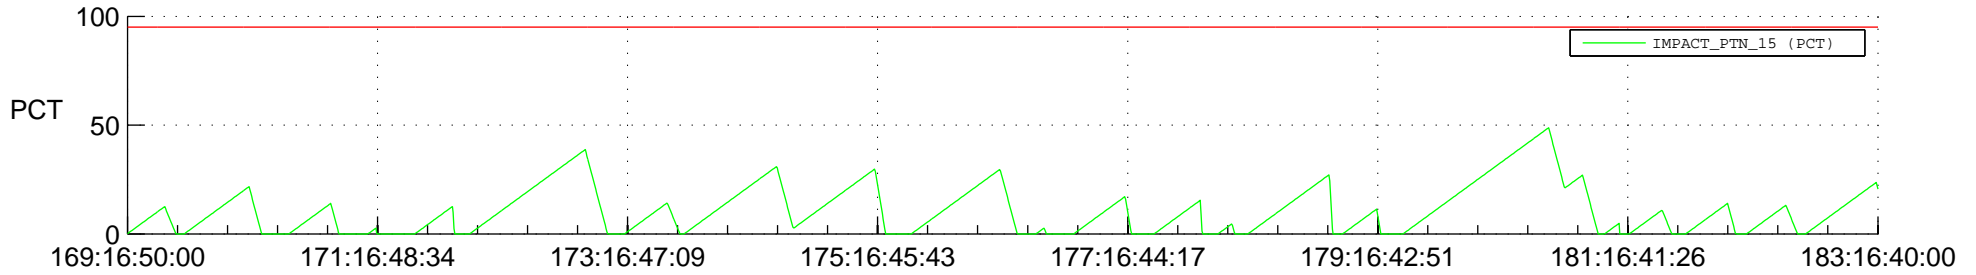

STEREO AHEAD SSR PCT Full Prediction

SWAVES_Percent_Full_Prediction

IMPACT_Percent_Full_Prediction

PLASTIC_Percent_Full_Prediction

Spacecraft_DownLink_Rate