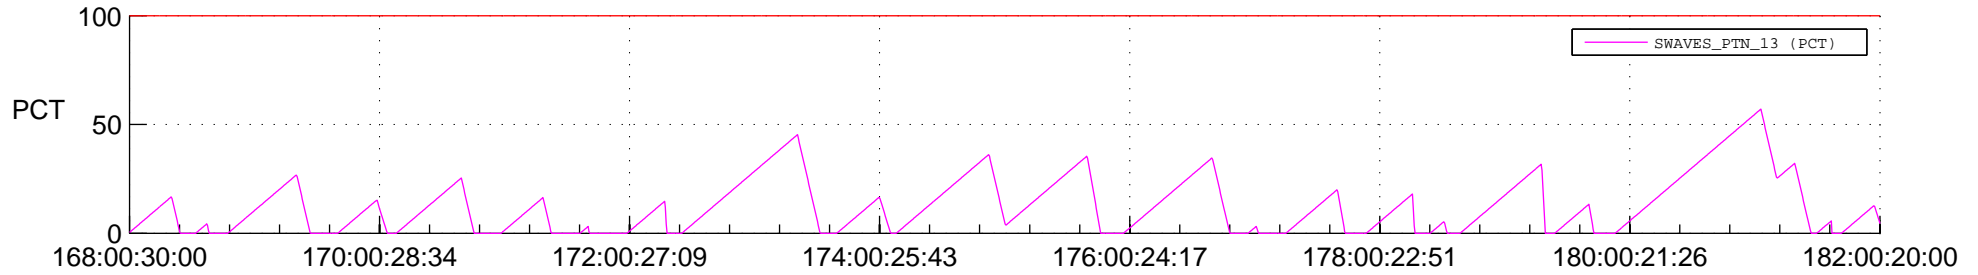

# STEREO AHEAD SSR PCT Full Prediction

## SWAVES\_Percent\_Full\_Prediction