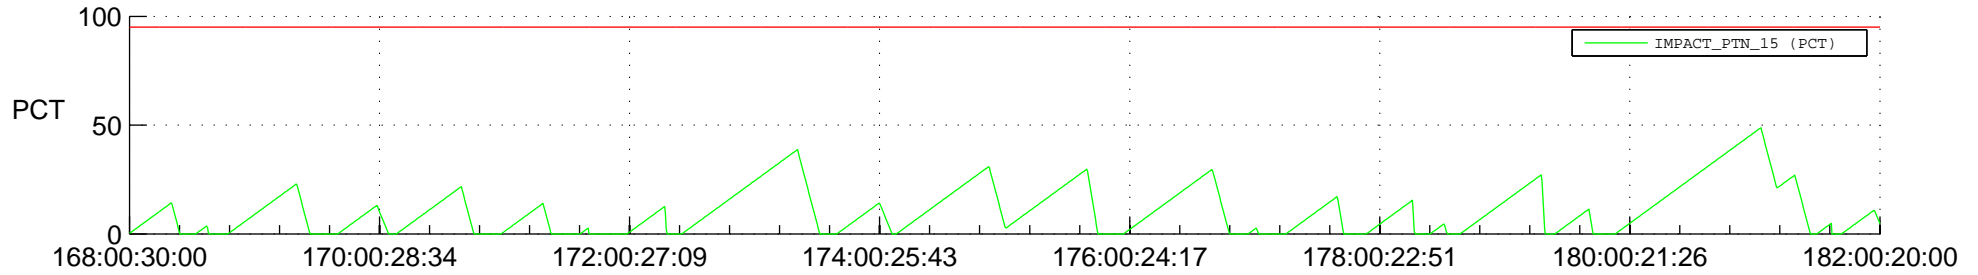

IMPACT_Percent_Full_Prediction