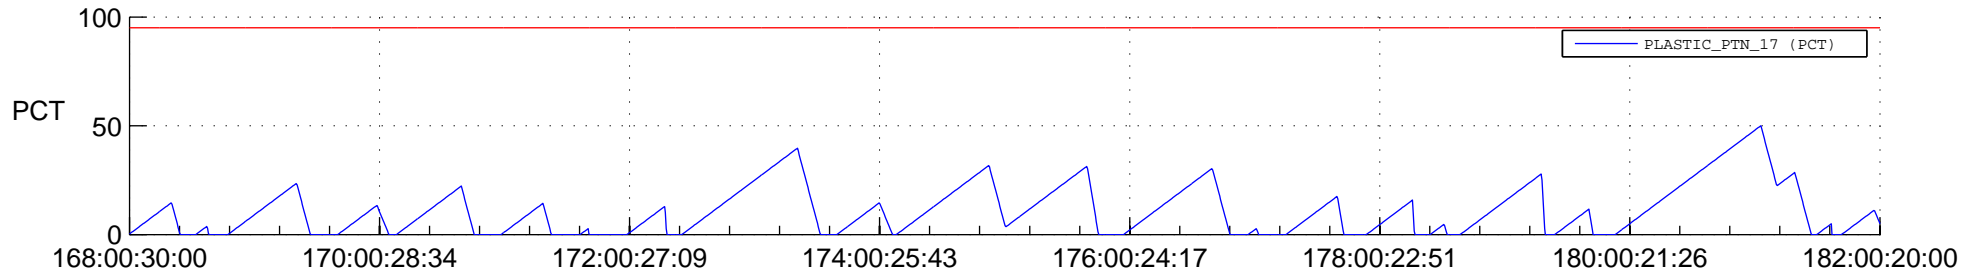

PLASTIC_Percent_Full_Prediction