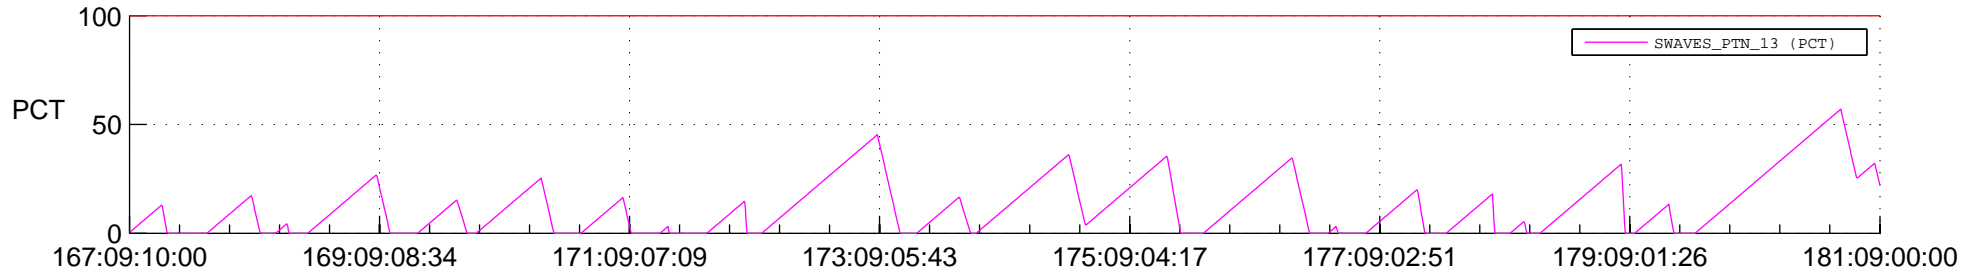

STEREO AHEAD SSR PCT Full Prediction

SWAVES_Percent_Full_Prediction

IMPACT_Percent_Full_Prediction

PLASTIC_Percent_Full_Prediction

Spacecraft_DownLink_Rate

Ground Time (2016:167:09:10:00.000 -2016:181:09:00:00.000)