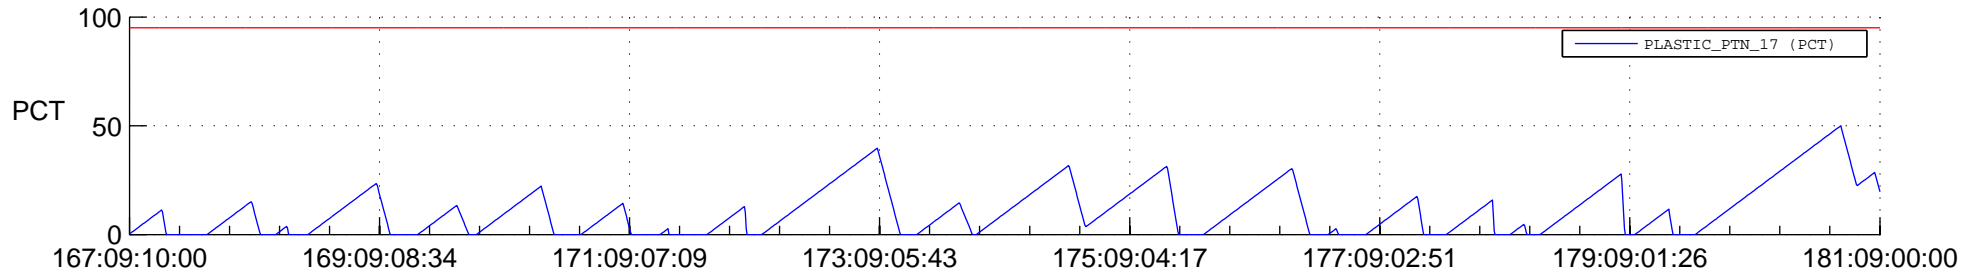

STEREO AHEAD SSR PCT Full Prediction

SWAVES_Percent_Full_Prediction

IMPACT_Percent_Full_Prediction

PLASTIC_Percent_Full_Prediction

Spacecraft_DownLink_Rate

Ground Time (2016:167:09:10:00.000 -2016:181:09:00:00.000)