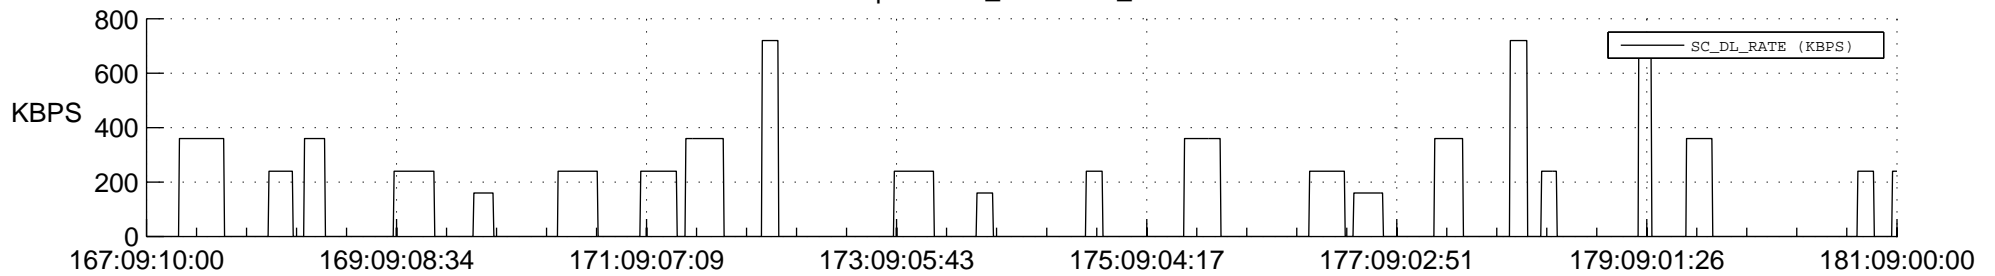

STEREO AHEAD SSR PCT Full Prediction

SWAVES_Percent_Full_Prediction

IMPACT_Percent_Full_Prediction

PLASTIC_Percent_Full_Prediction

Spacecraft_DownLink_Rate

Ground Time (2016:167:09:10:00.000 -2016:181:09:00:00.000)