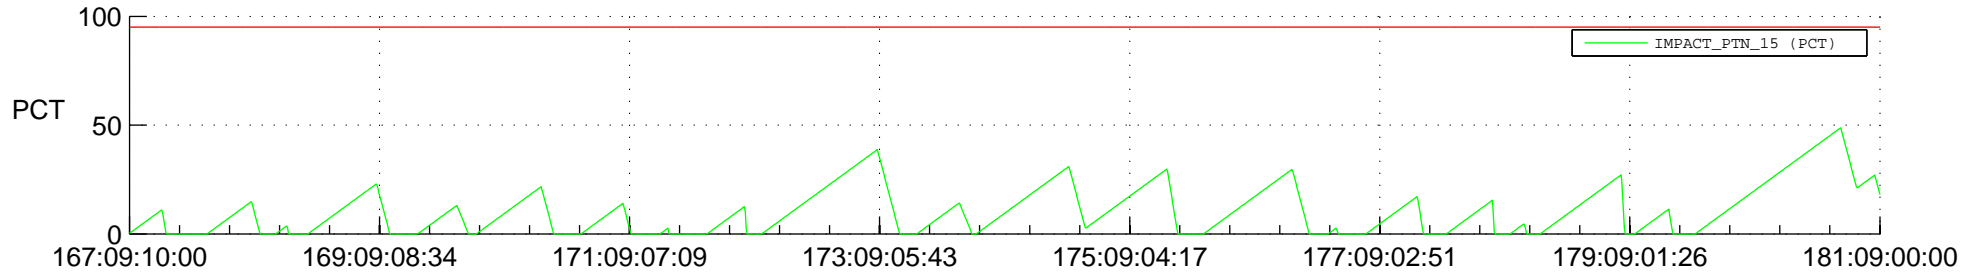

STEREO AHEAD SSR PCT Full Prediction

SWAVES_Percent_Full_Prediction

IMPACT_Percent_Full_Prediction

PLASTIC_Percent_Full_Prediction

Spacecraft_DownLink_Rate

Ground Time (2016:167:09:10:00.000 -2016:181:09:00:00.000)